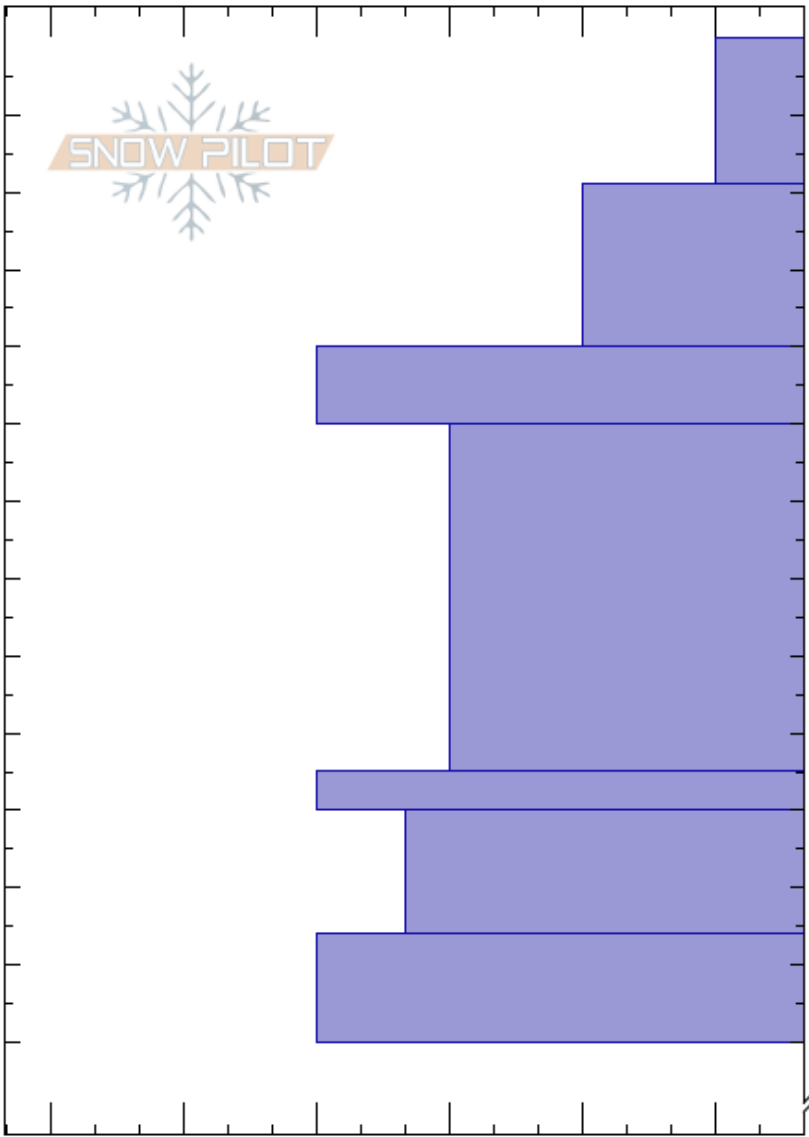

Mid Buckshot
 Skeena
 BC
 Elevation: 800 m
 Aspect: S
 Specifics:

Jeffrey Johns
 11/12/2023 - 02:00
 Co-ord: 56.40799N, -130.00916W
 Slope Angle: 38°
 Wind Loading:

Stability:
 Air Temperature: -7°C
 Sky Cover: CLR
 Precipitation: NO
 Wind: Calm

HS: 180

Layer Notes:

Height (m)	Crystal		Moisture	ρ kg/m ³	Stability tests & Layer comments
	Form	Size			
0	/	1			
45	⊙⊙				
75	•				
100	⊙⊙				
110	•			M	
125	•			M	
130					← CTN

Notes: