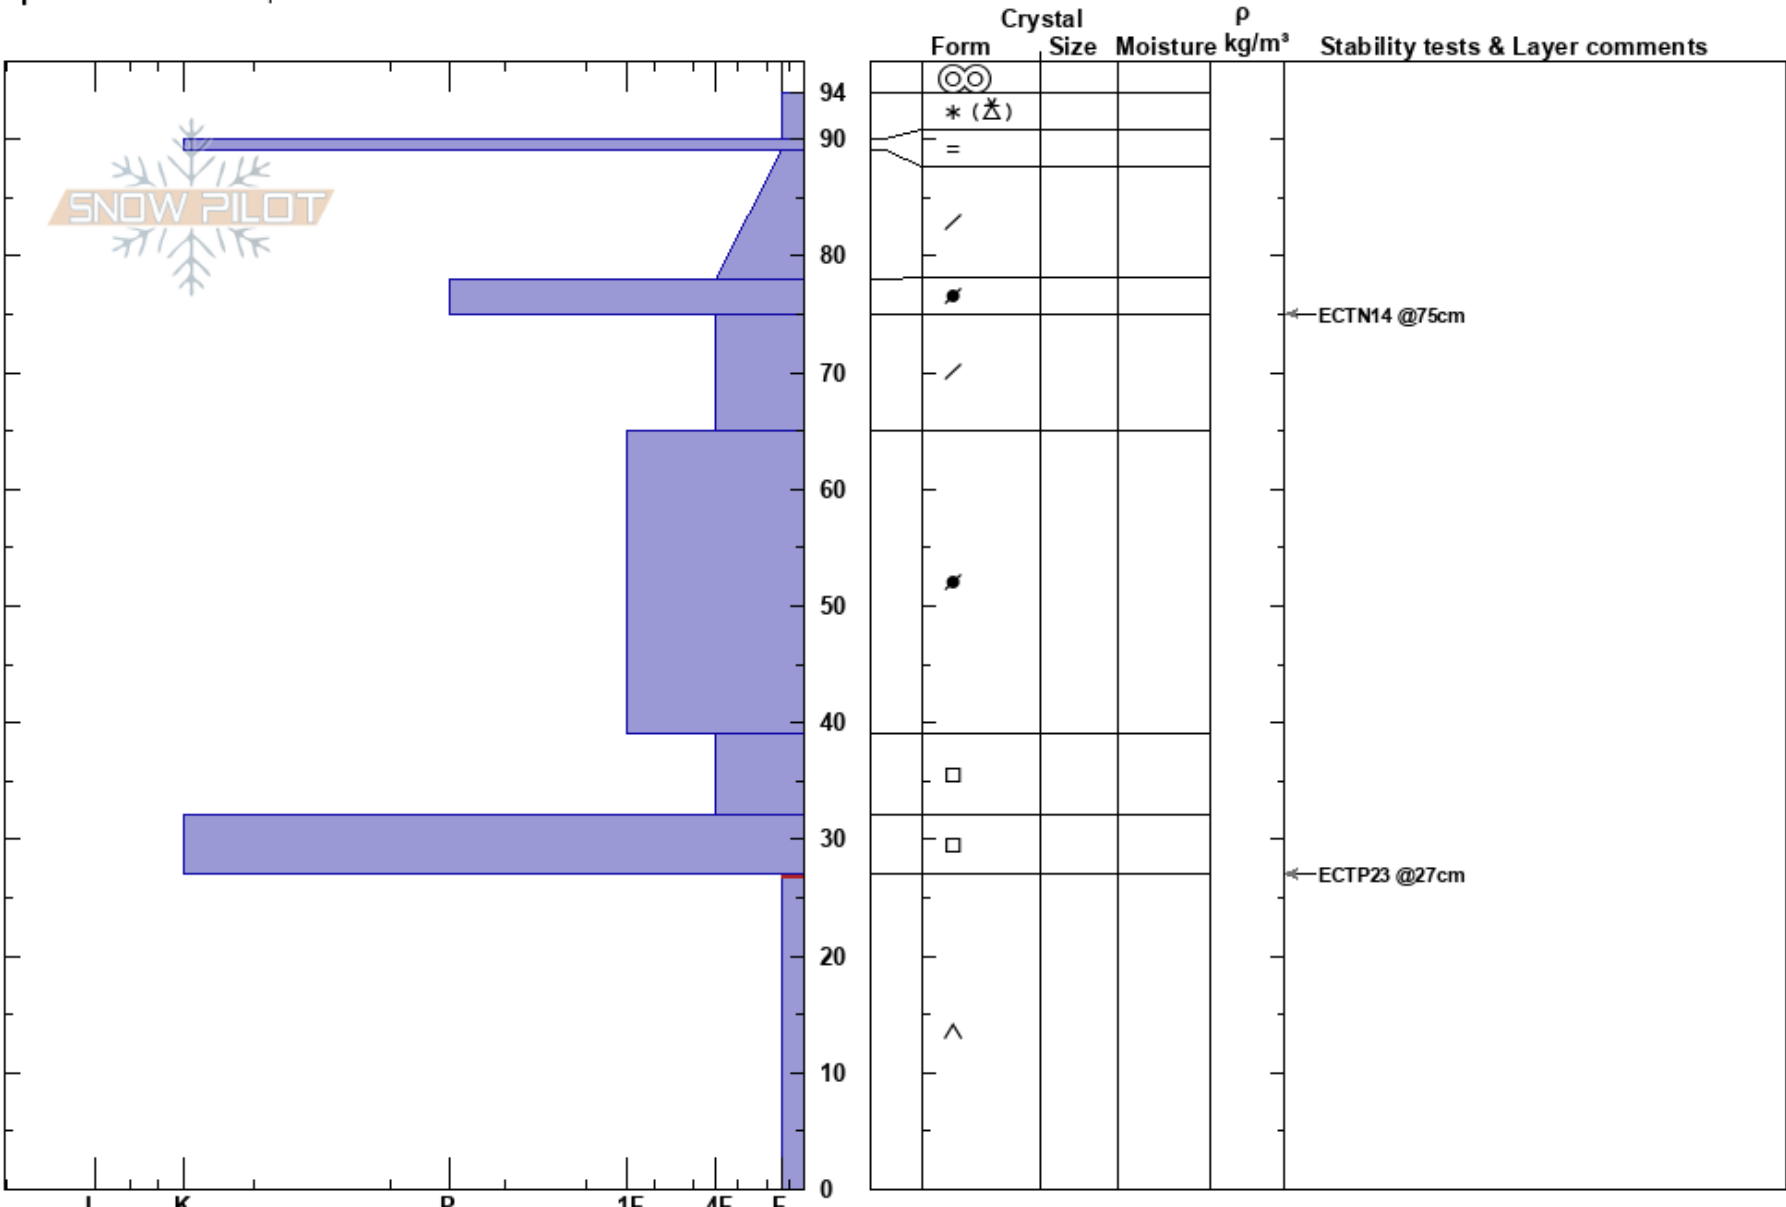

North Tenmile Creek
 Gore Range
 CO
Elevation: 11700 ft
Aspect: N
Specifics: We skied slope

Andrew McWilliams
 12/11/2023 - 2:00pm
Co-ord: 39.55980N, -106.20395W
Slope Angle: 29°
Wind Loading: no

Stability:
Air Temperature: -3°C
Sky Cover: BKN
Precipitation: NO
Wind: W Light Breeze

HS: 94
PF: 30
PS: 10
 27-0cm: Problematic layer

Notes: