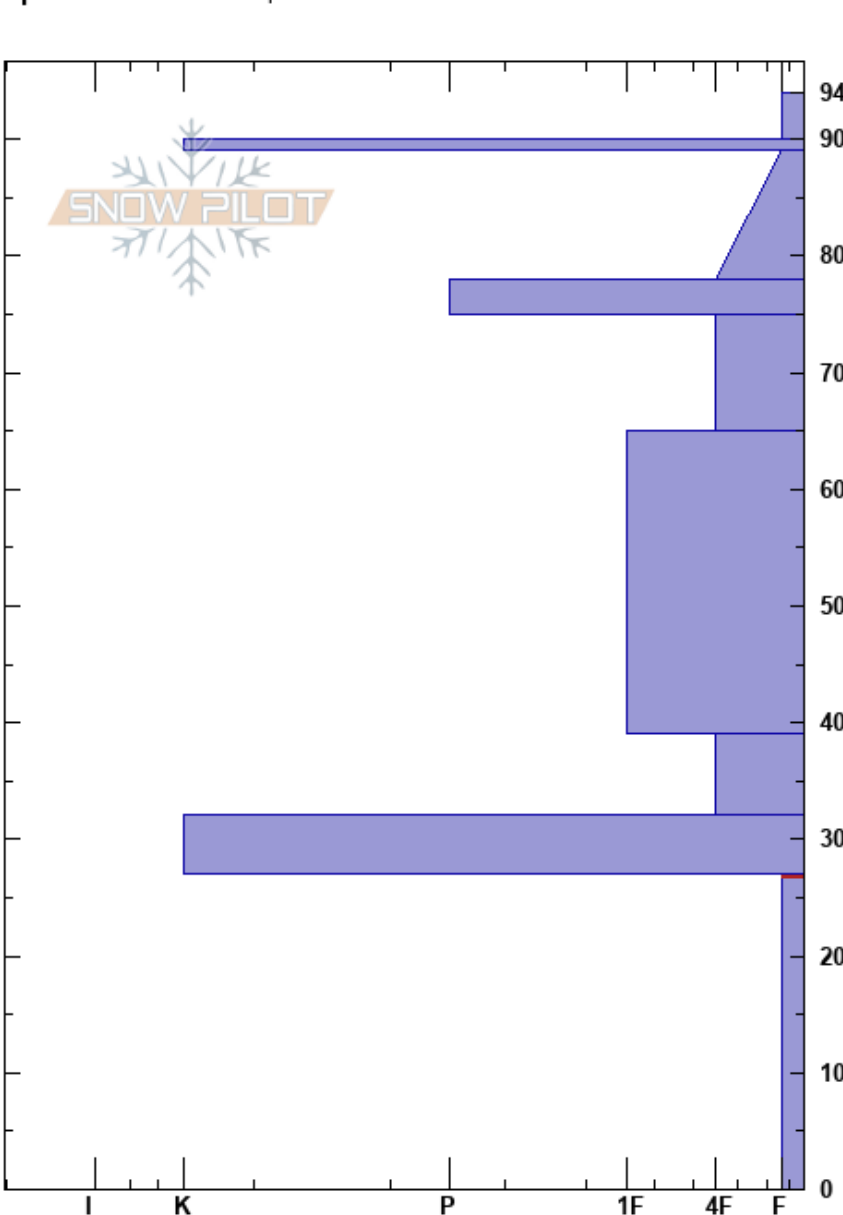

North Tenmile Creek
 Gore Range
 CO
Elevation: 11700 ft
Aspect: N
Specifics: We skied slope

Andrew McWilliams
 12/11/2023 - 2:00pm
Co-ord: 39.55980N, -106.20395W
Slope Angle: 29°
Wind Loading: no

Stability:
Air Temperature: -3°C
Sky Cover: BKN
Precipitation: NO
Wind: W Light Breeze

HS: 94
PF: 30
PS: 10
 27-0cm: Problematic layer

Crystal Form	Crystal Size	Moisture	ρ kg/m ³	Stability tests & Layer comments
⊙				
* (Δ)				
=				
/				
•				← ECTN14 @75cm
/				
•				
□				
□				← ECTP23 @27cm
^				