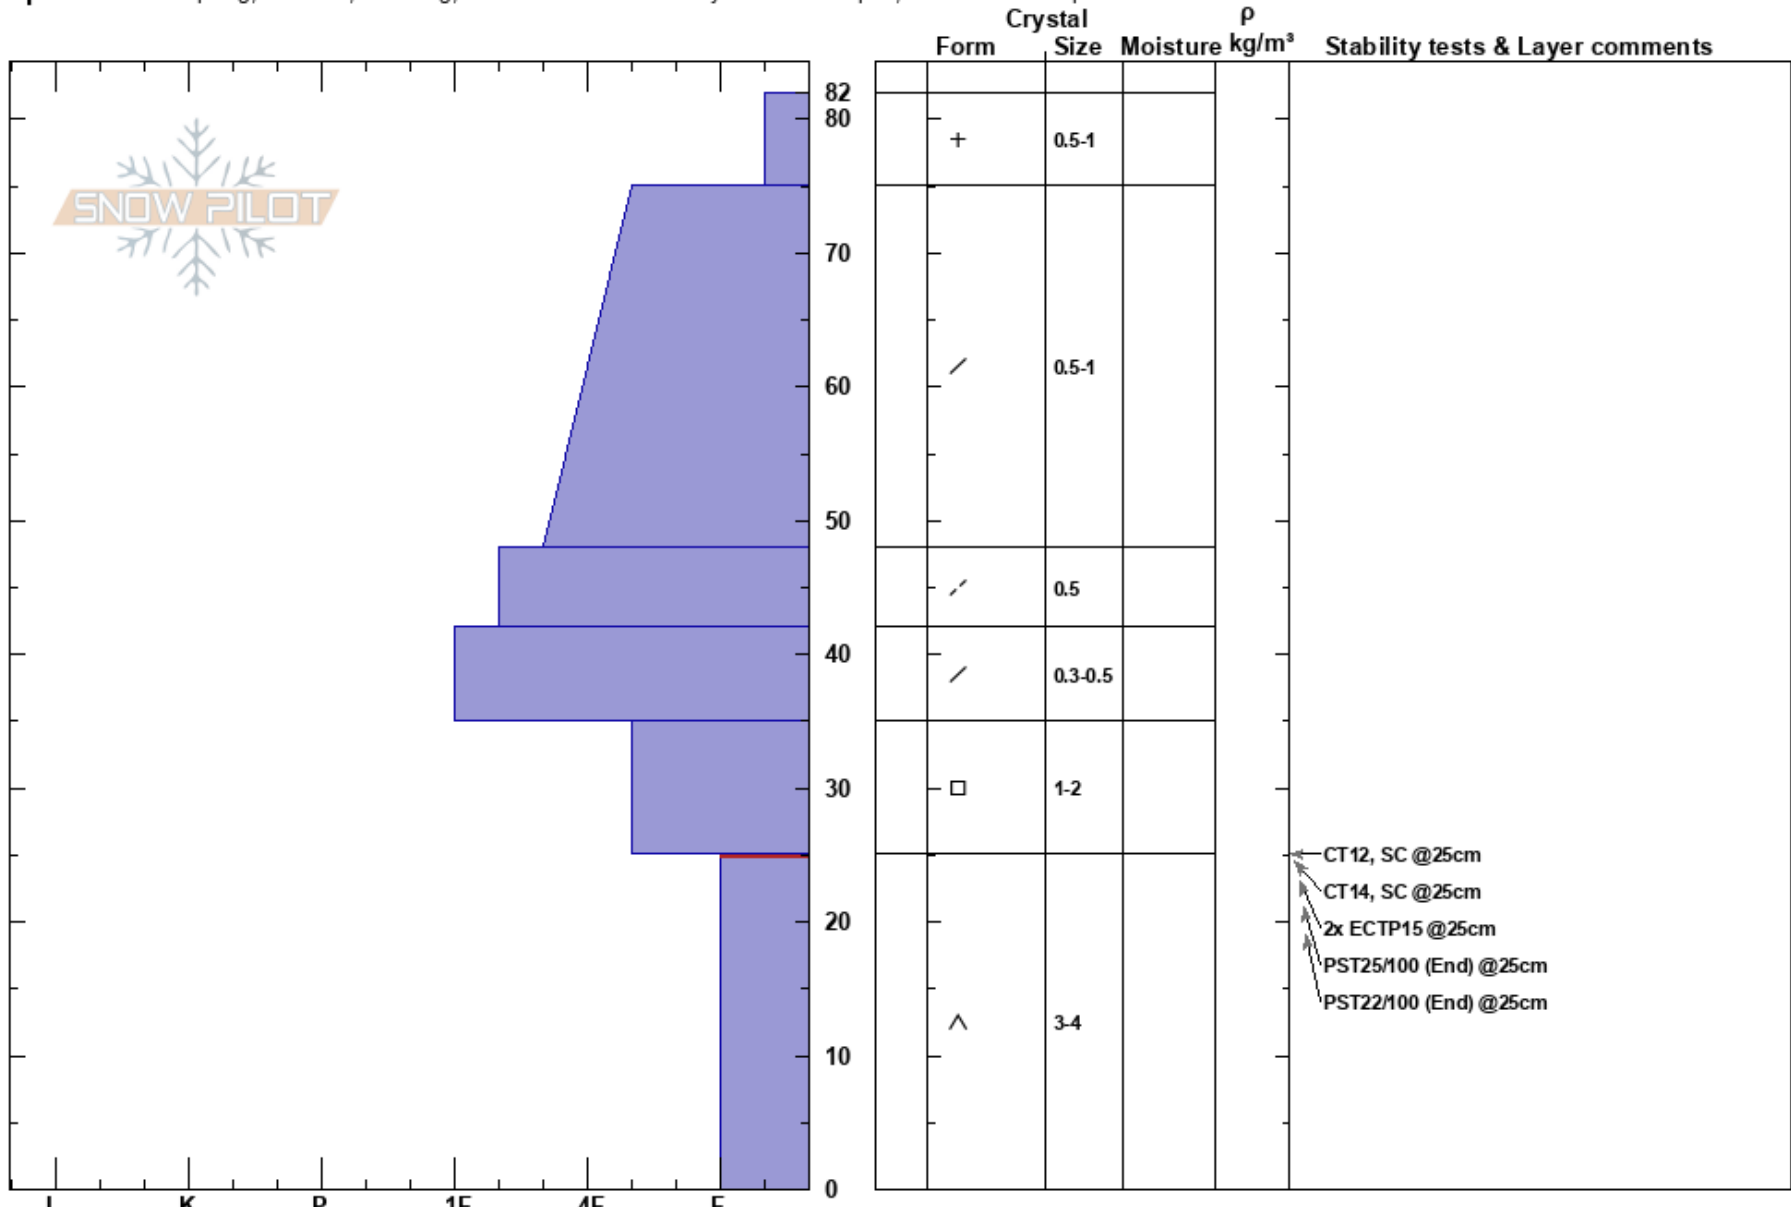

Little French Crk - NE
 Vail/Summit County
 CO
 Elevation: 11420 ft
 Aspect: N

Noah Williams
 12/11/2023 - 4:00pm
 Co-ord: 39.46834N, -105.94726W
 Slope Angle: 27°
 Wind Loading: no

Stability:
 Air Temperature: -2°C
 Sky Cover: BKN
 Precipitation: NO
 Wind: W Light Breeze
 HS: 82
 PF: 82
 PS: 25
 25-0cm: Problematic layer

Specifics: Collapsing, localized; Cracking; Recent avalanche activity on similar slopes; Ski tracks on slope

Notes: