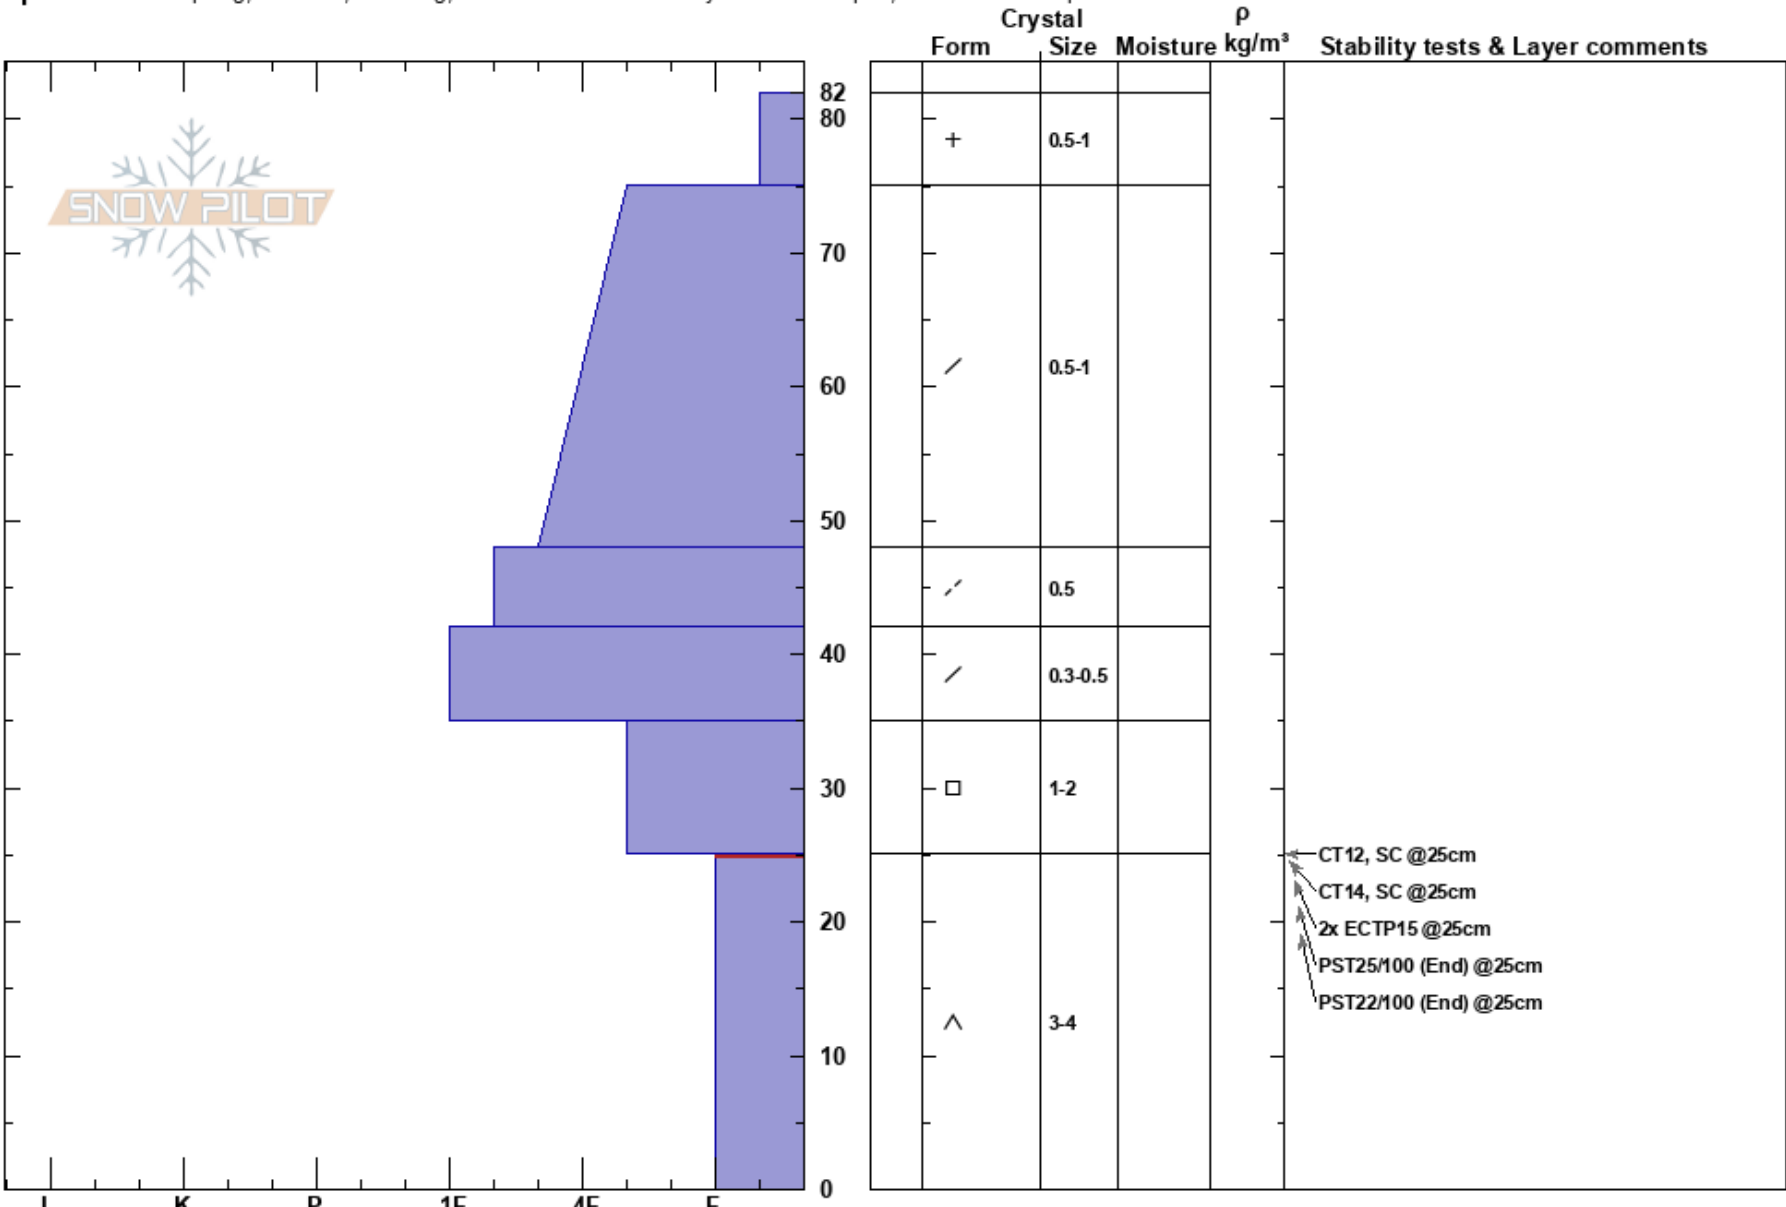

Little French Crk - NE
 Vail/Summit County
 CO
 Elevation: 11420 ft
 Aspect: N
 Specifics: Collapsing, localized; Cracking; Recent avalanche activity on similar slopes; Ski tracks on slope

Noah Williams
 12/11/2023 - 4:00pm
 Co-ord: 39.46834N, -105.94726W
 Slope Angle: 27°
 Wind Loading: no

Stability:
 Air Temperature: -2°C
 Sky Cover: BKN
 Precipitation: NO
 Wind: W Light Breeze
 HS: 82
 PF: 82
 PS: 25
 25-0cm: Problematic layer

Notes: