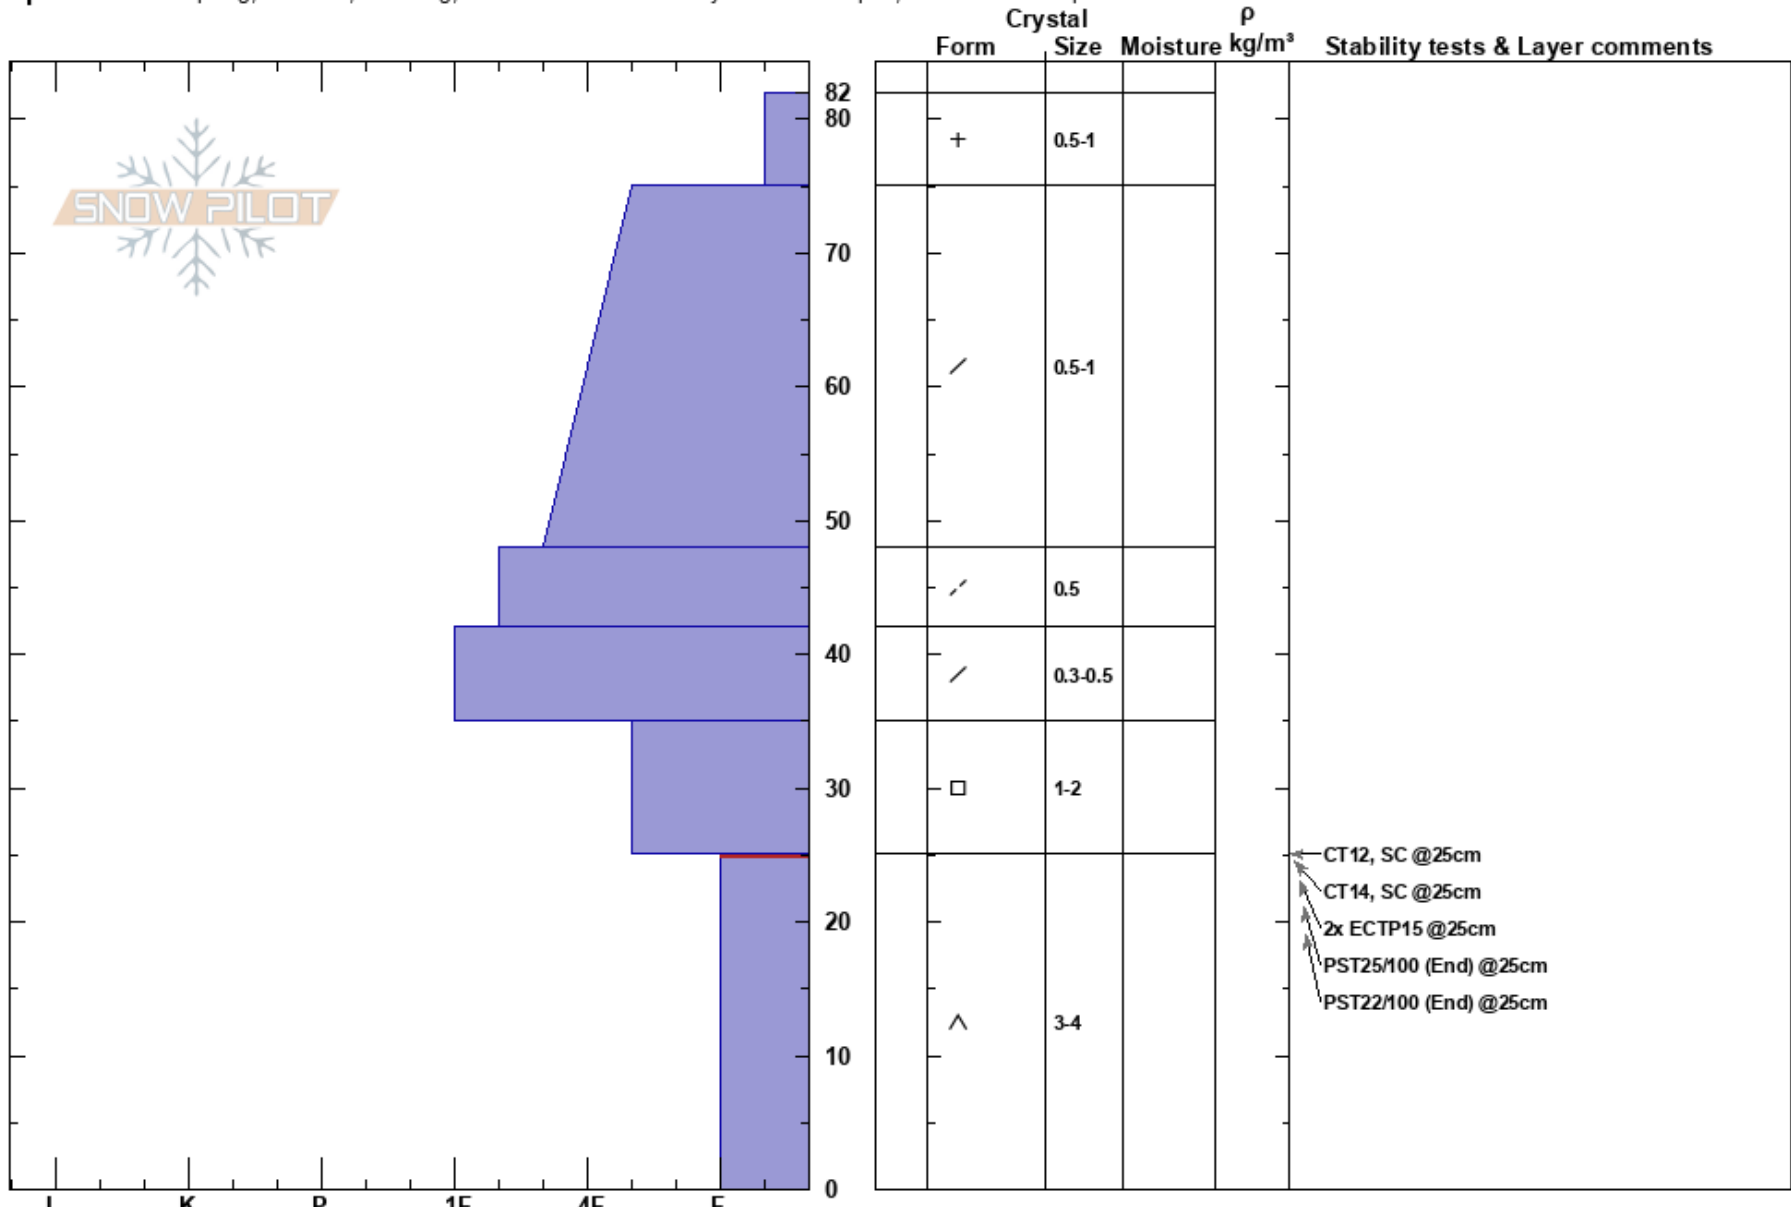

Little French Crk - NE  
 Vail/Summit County  
 CO  
 Elevation: 11420 ft  
 Aspect: N

Noah Williams  
 12/11/2023 - 4:00pm  
 Co-ord: 39.46834N, -105.94726W  
 Slope Angle: 27°  
 Wind Loading: no

Stability:  
 Air Temperature: -2°C  
 Sky Cover: BKN  
 Precipitation: NO  
 Wind: W Light Breeze  
 HS: 82  
 PF: 82  
 PS: 25  
 25-0cm: Problematic layer

Specifics: Collapsing, localized; Cracking; Recent avalanche activity on similar slopes; Ski tracks on slope

Notes: