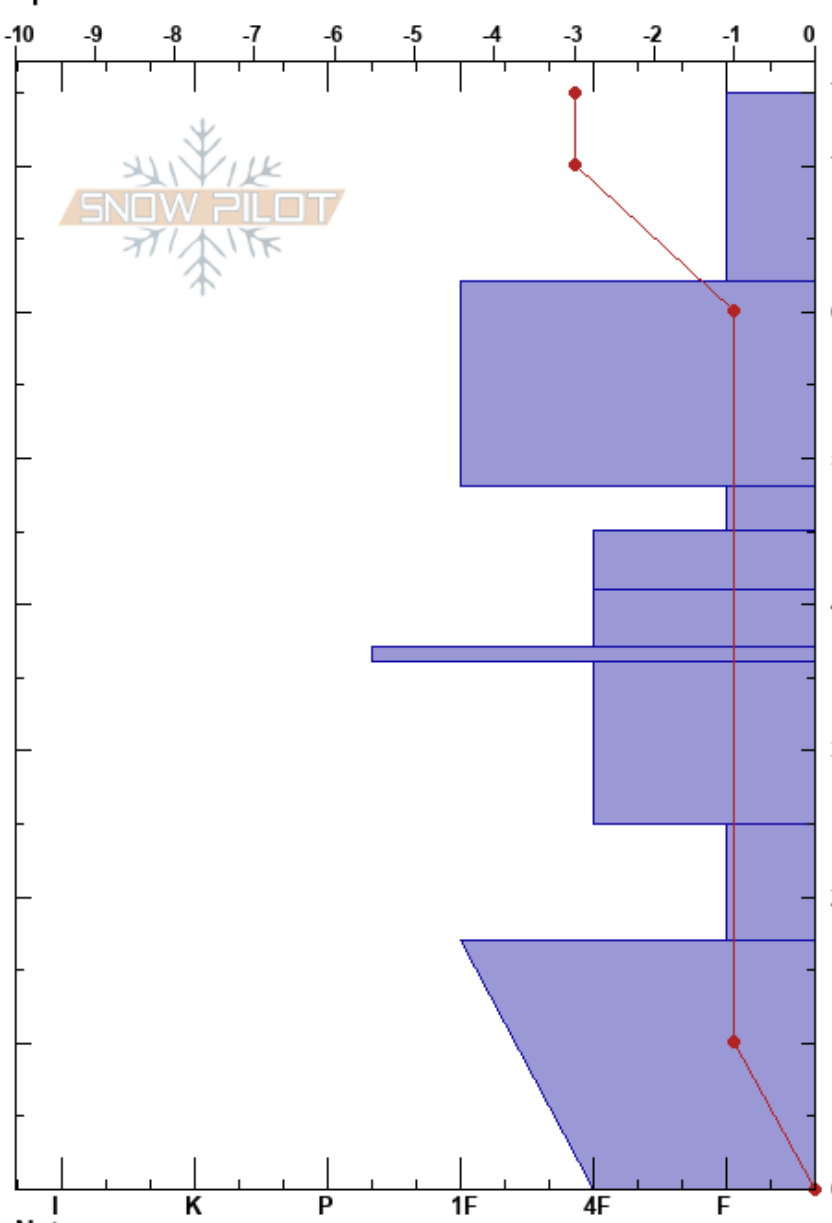

Silver Mtn
 Silver Valley Area
 ID
 Elevation: 6250 ft
 Aspect: N
 Specifics:

Mikey Church
 12/07/2023 - 12:11am
 Co-ord: 47.48892N, -116.12766W
 Slope Angle: 29°
 Wind Loading: yes

Stability: **HS:75**
 Air Temperature: -3.6°C **PF: 20** 48-45cm: Problematic layer
 Sky Cover: OVC **PS: 30**
 Precipitation: S1
 Wind: N Moderate

Depth (cm)	Crystal		ρ kg/m ³	Stability tests & Layer comments
	Form	Size		
0-10	\emptyset			
10-18	\emptyset			
18-25	\emptyset			
25-30	\emptyset			
30-35	\emptyset			
35-40	\emptyset			
40-45	\emptyset			
45-47	∇	10-20		← ECTP14 @47cm ← CT13, Q2 @47cm
47-50	\emptyset			
50-60	\emptyset			
60-75	\emptyset			

Notes: Behind ski patrol shack.