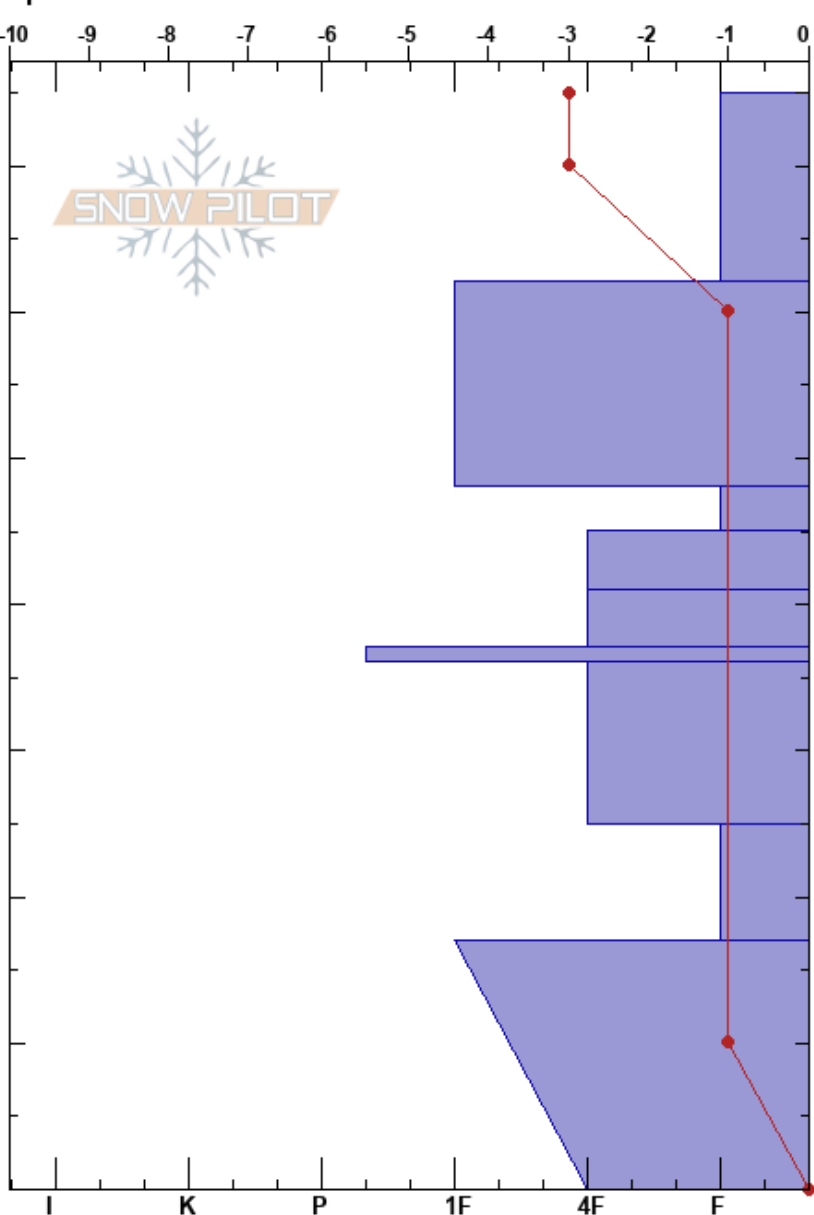

Silver Mtn
 Silver Valley Area
 ID
 Elevation: 6250 ft
 Aspect: N
 Specifics:

Mikey Church
 12/07/2023 - 12:11am
 Co-ord: 47.48892N, -116.12766W
 Slope Angle: 29°
 Wind Loading: yes

Stability: **HS:75**
 Air Temperature: -3.6°C **PF: 20** 48-45cm: Problematic layer
 Sky Cover: OVC **PS: 30**
 Precipitation: S1
 Wind: N Moderate

Form	Crystal		ρ kg/m ³	Stability tests & Layer comments
	Size	Moisture		
+r				
∅				
∇	10-20			← ECTP14 @47cm ← CT13, Q2 @47cm
•				
⊖ (•)				
■				
⊖ (•)				
=				
⊖				

Notes: Behind ski patrol shack.