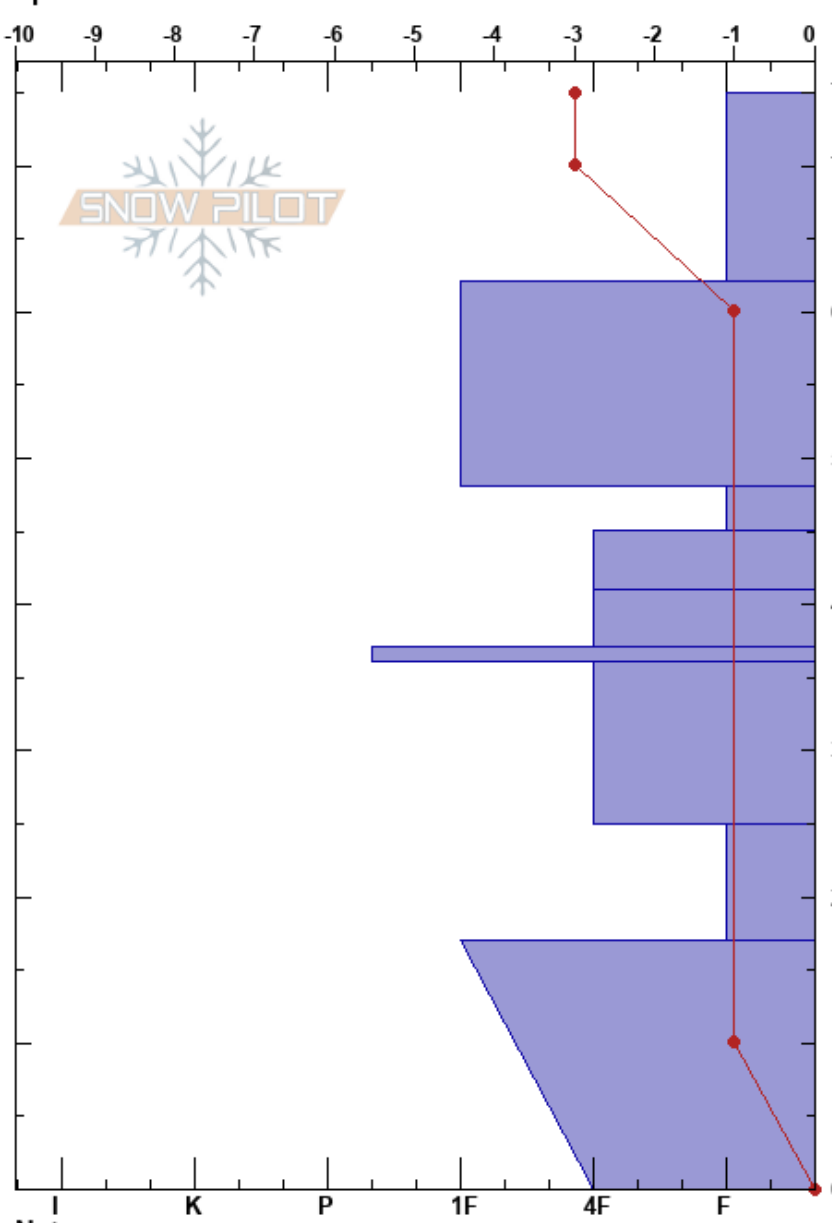

Silver Mtn  
 Silver Valley Area  
 ID  
 Elevation: 6250 ft  
 Aspect: N  
 Specifics:

Mikey Church  
 12/07/2023 - 12:11am  
 Co-ord: 47.48892N, -116.12766W  
 Slope Angle: 29°  
 Wind Loading: yes

Stability: **HS:75**  
 Air Temperature: -3.6°C **PF: 20** 48-45cm: Problematic layer  
 Sky Cover: OVC **PS: 30**  
 Precipitation: S1  
 Wind: N Moderate

Depth (cm)	Crystal		$\rho$ kg/m <sup>3</sup>	Stability tests & Layer comments
	Form	Size		
0-10	$\emptyset$			
10-18	$\emptyset$			
18-25	$\emptyset$			
25-30	$\emptyset$			
30-35	$\emptyset$			
35-40	$\emptyset$			
40-45	$\emptyset$			
45-47	$\nabla$	10-20		← ECTP14 @47cm ← CT13, Q2 @47cm
47-50	$\emptyset$			
50-60	$\emptyset$			
60-75	$\emptyset$			

Notes: Behind ski patrol shack.