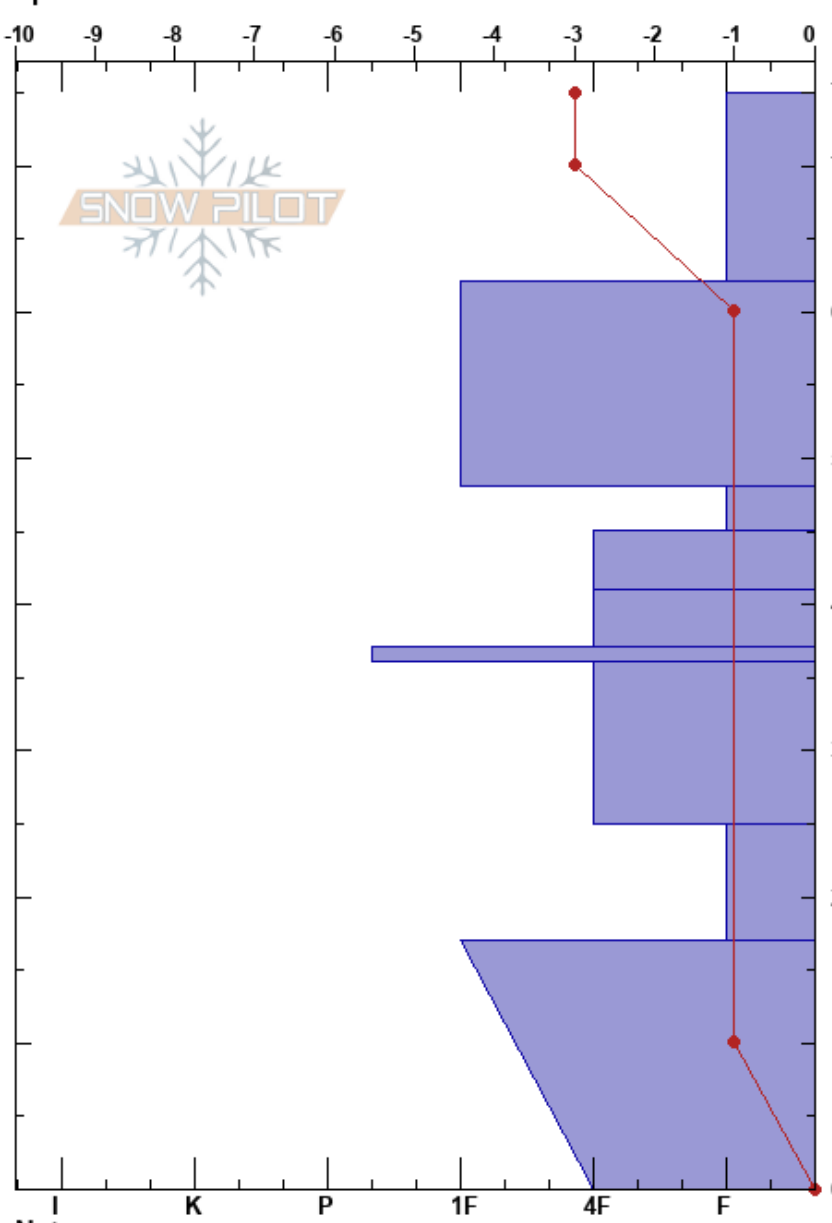

Silver Mtn
 Silver Valley Area
 ID
 Elevation: 6250 ft
 Aspect: N
 Specifics:

Mikey Church
 12/07/2023 - 12:11am
 Co-ord: 47.48892N, -116.12766W
 Slope Angle: 29°
 Wind Loading: yes

Stability: **HS:75**
 Air Temperature: -3.6°C **PF: 20** 48-45cm: Problematic layer
 Sky Cover: OVC **PS: 30**
 Precipitation: S1
 Wind: N Moderate

Form	Crystal		ρ kg/m ³	Stability tests & Layer comments
	Size	Moisture		
+r				
∅				
∇	10-20			← ECTP14 @47cm ← CT13, Q2 @47cm
•				
⊖ (•)				
■				
⊖ (•)				
=				
⊖				

Notes: Behind ski patrol shack.