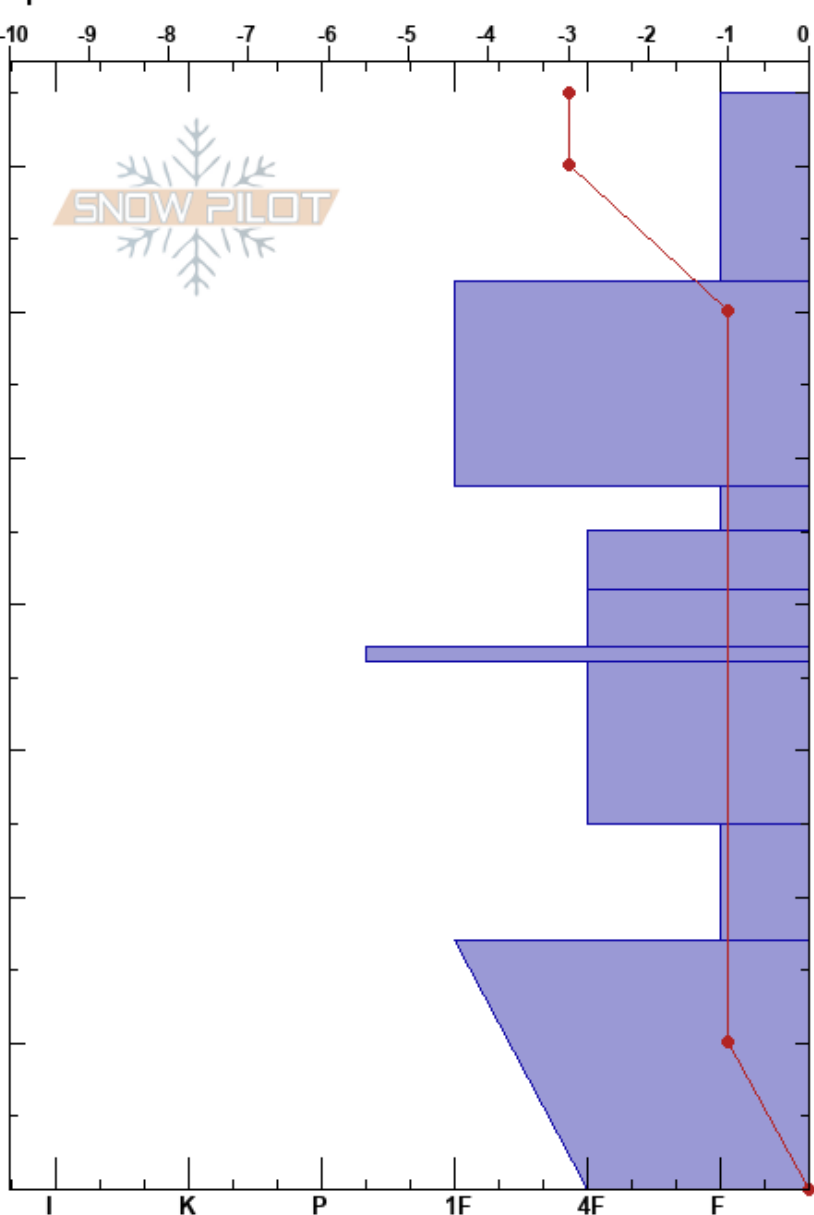

Silver Mtn  
 Silver Valley Area  
 ID  
 Elevation: 6250 ft  
 Aspect: N  
 Specifics:

Mikey Church  
 12/07/2023 - 12:11am  
 Co-ord: 47.48892N, -116.12766W  
 Slope Angle: 29°  
 Wind Loading: yes

Stability: **HS:75**  
 Air Temperature: -3.6°C **PF: 20** 48-45cm: Problematic layer  
 Sky Cover: OVC **PS: 30**  
 Precipitation: S1  
 Wind: N Moderate

Form	Crystal		$\rho$ kg/m <sup>3</sup>	Stability tests & Layer comments
	Size	Moisture		
+r				
∅				
∇	10-20			← ECTP14 @47cm ← CT13, Q2 @47cm
•				
⊖ (•)				
■				
⊖ (•)				
=				
⊖				

Notes: Behind ski patrol shack.