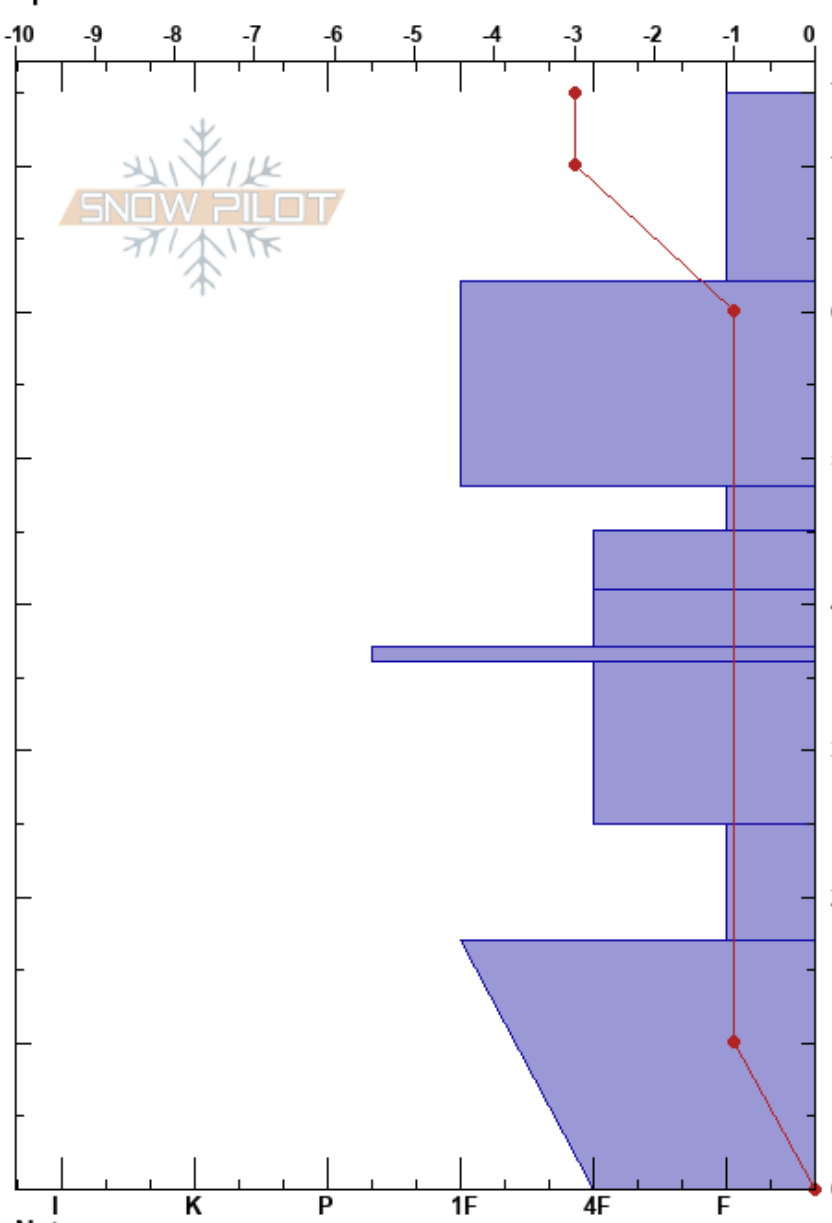

Silver Mtn
 Silver Valley Area
 ID
 Elevation: 6250 ft
 Aspect: N
 Specifics:

Mikey Church
 12/07/2023 - 12:11am
 Co-ord: 47.48892N, -116.12766W
 Slope Angle: 29°
 Wind Loading: yes

Stability: **HS:75**
 Air Temperature: -3.6°C **PF: 20** 48-45cm: Problematic layer
 Sky Cover: OVC **PS: 30**
 Precipitation: S1
 Wind: N Moderate

Form	Crystal		ρ kg/m ³	Stability tests & Layer comments
	Size	Moisture		
+r				
\emptyset				
∇	10-20			← ECTP14 @47cm ← CT13, Q2 @47cm
\bullet				
\emptyset (•)				
\blacksquare				
\emptyset (•)				
=				
\emptyset				

Notes: Behind ski patrol shack.