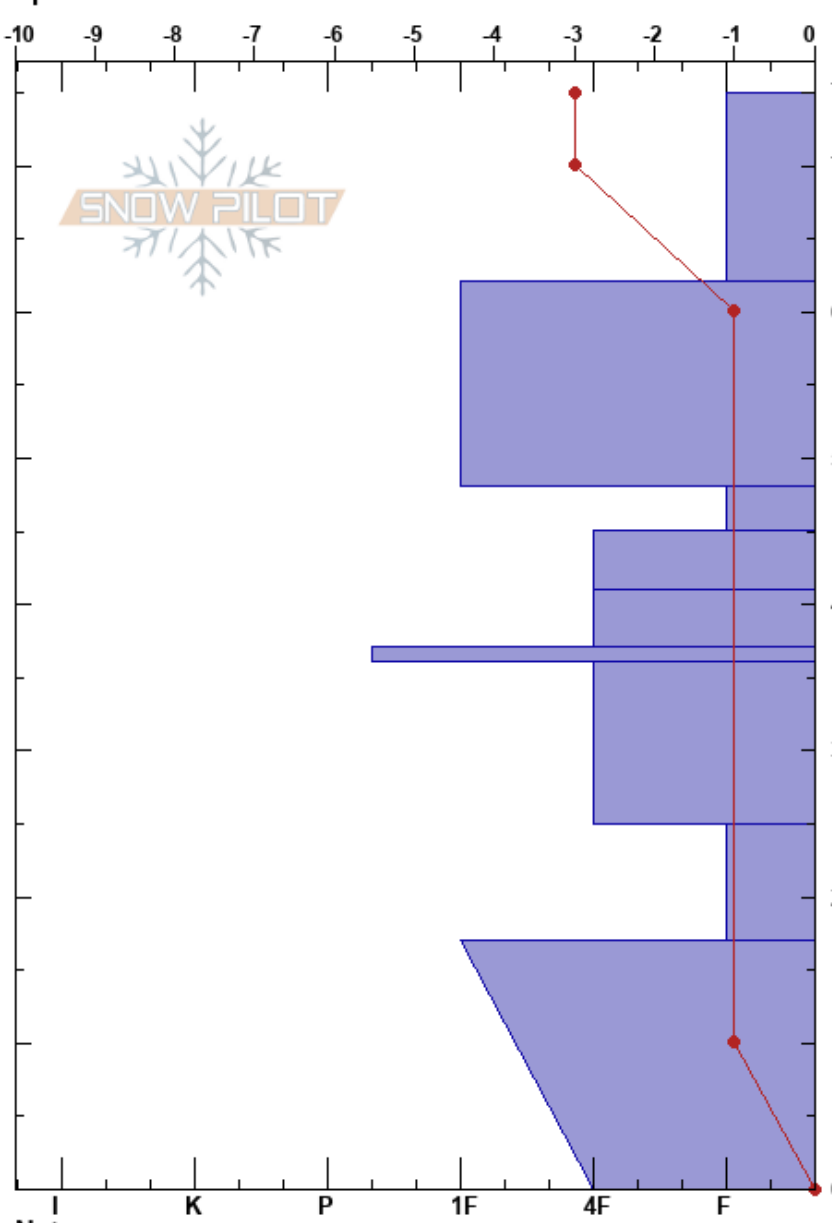

Silver Mtn
 Silver Valley Area
 ID
 Elevation: 6250 ft
 Aspect: N
 Specifics:

Mikey Church
 12/07/2023 - 12:11am
 Co-ord: 47.48892N, -116.12766W
 Slope Angle: 29°
 Wind Loading: yes

Stability: **HS:75**
 Air Temperature: -3.6°C **PF: 20** 48-45cm: Problematic layer
 Sky Cover: OVC **PS: 30**
 Precipitation: S1
 Wind: N Moderate

Depth (cm)	Crystal		ρ kg/m ³	Stability tests & Layer comments
	Form	Size		
0-10	\emptyset			
10-18	\emptyset			
18-25	\emptyset			
25-35	\emptyset			
35-40	\emptyset			
40-45	\emptyset			
45-47	∇	10-20		← ECTP14 @47cm ← CT13, Q2 @47cm
47-50	\emptyset			
50-60	\emptyset			
60-75	\emptyset			

Notes: Behind ski patrol shack.