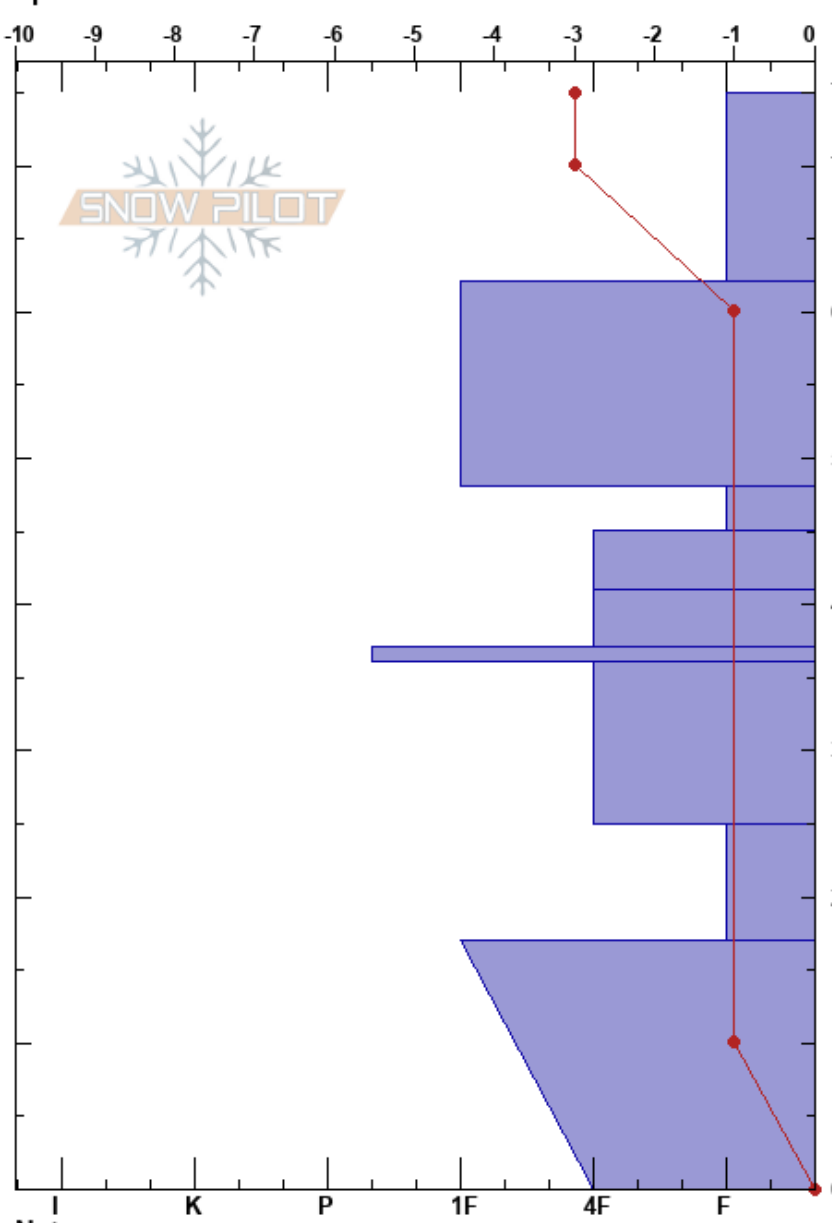

Silver Mtn  
 Silver Valley Area  
 ID  
 Elevation: 6250 ft  
 Aspect: N  
 Specifics:

Mikey Church  
 12/07/2023 - 12:11am  
 Co-ord: 47.48892N, -116.12766W  
 Slope Angle: 29°  
 Wind Loading: yes

Stability: **HS:75**  
 Air Temperature: -3.6°C **PF: 20** 48-45cm: Problematic layer  
 Sky Cover: OVC **PS: 30**  
 Precipitation: S1  
 Wind: N Moderate

Form	Crystal		$\rho$ kg/m <sup>3</sup>	Stability tests & Layer comments
	Size	Moisture		
+r				
∅				
∇	10-20			← ECTP14 @47cm ← CT13, Q2 @47cm
•				
⊖ (•)				
■				
⊖ (•)				
=				
⊖				

Notes: Behind ski patrol shack.