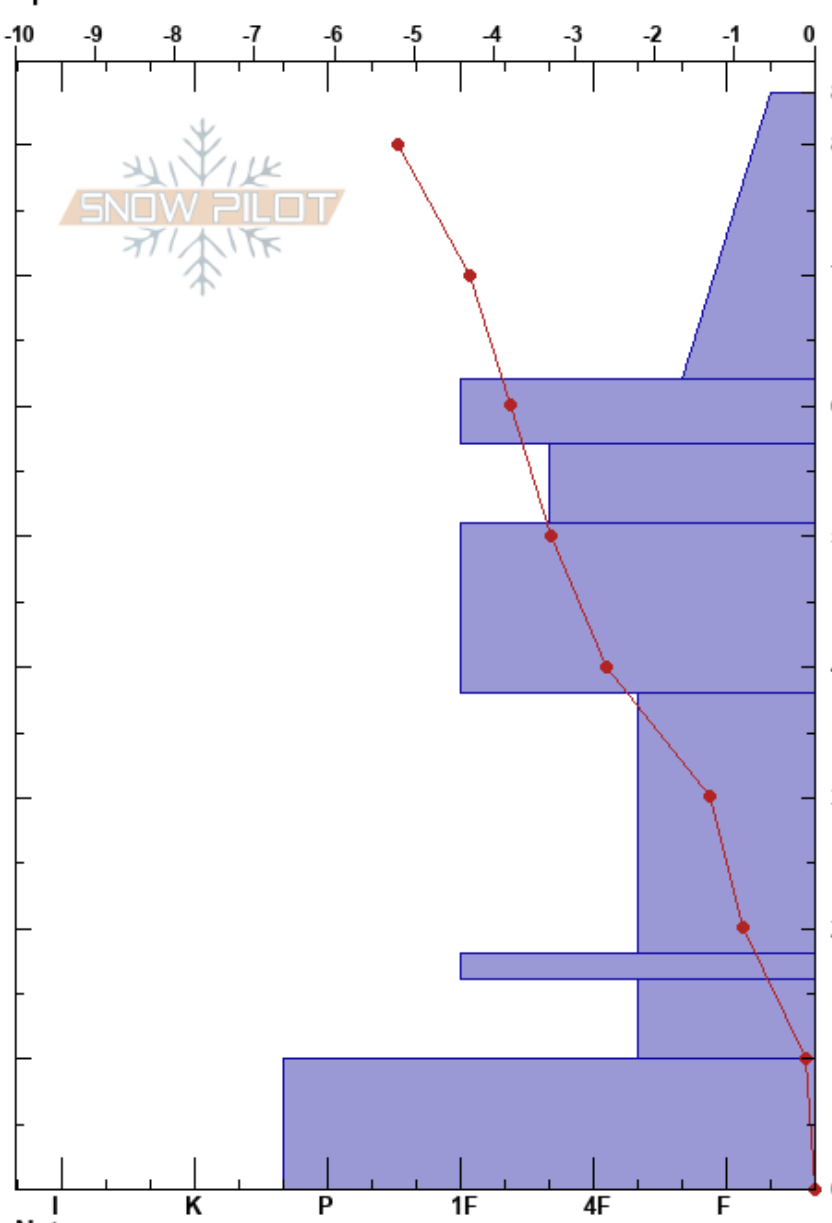

Frenchie's
 Uinta Range
 UT
 Elevation: 9600 ft
 Aspect: 49°
 Specifics:

Trevor Katz
 12/11/2023 - 2:10pm
 Co-ord: 40.82871N, -111.06907W
 Slope Angle: 28°
 Wind Loading:

Stability:
 Air Temperature:
 Sky Cover: SCT
 Precipitation: NO
 Wind: Calm

HS: 84
 PF: 70 18-16cm: Deteriorating
 PS: 10

Form	Crystal Size	Moisture	ρ kg/m ³	Stability tests & Layer comments
/	0.5			
/	0.5-1			
•	0.3			
⊖	0.5-1			
•	1			
^	1-2			
⊙				
^	2-3			
⊙				

18-16cm: Deteriorating
 ← ECTP16 @15cm