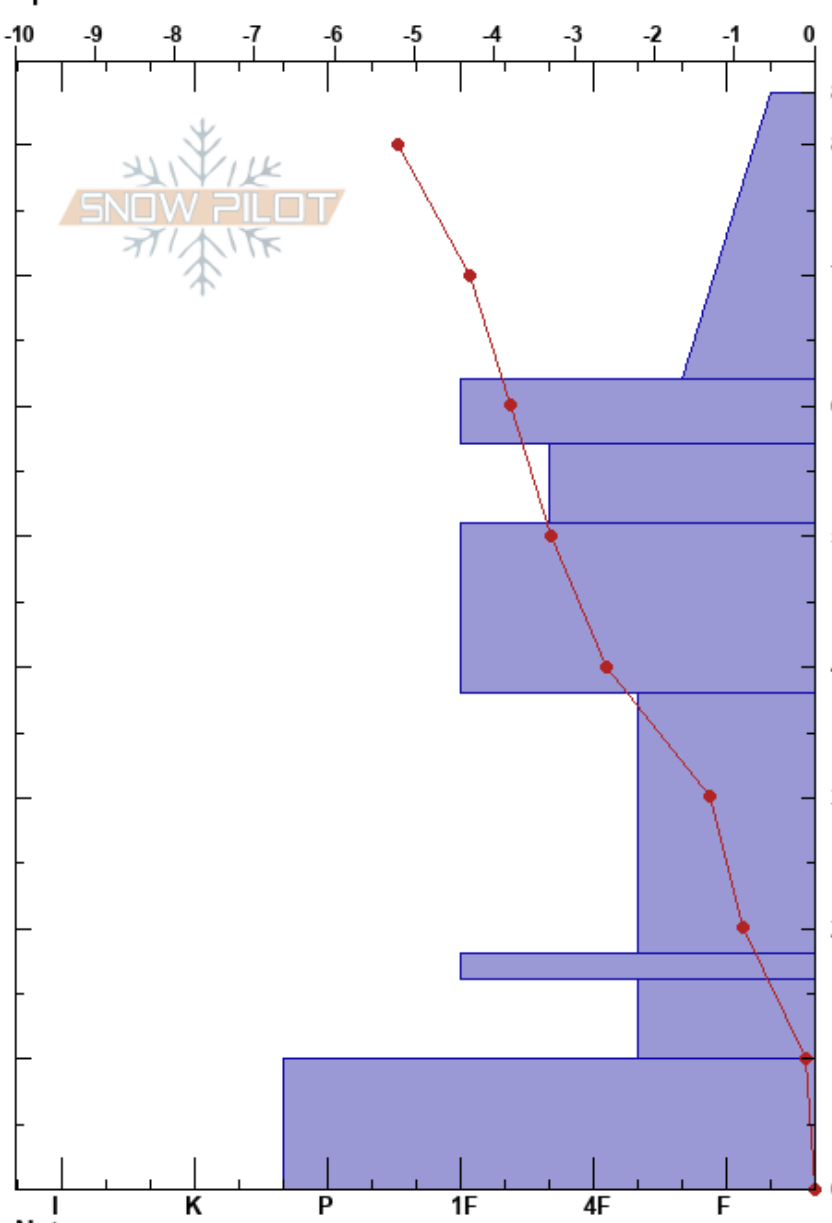

Frenchie's  
 Uinta Range  
 UT  
 Elevation: 9600 ft  
 Aspect: 49°  
 Specifics:

Trevor Katz  
 12/11/2023 - 2:10pm  
 Co-ord: 40.82871N, -111.06907W  
 Slope Angle: 28°  
 Wind Loading:

Stability:  
 Air Temperature:  
 Sky Cover: SCT  
 Precipitation: NO  
 Wind: Calm

HS: 84  
 PF: 70 18-16cm: Deteriorating  
 PS: 10

Form	Crystal Size	Moisture	$\rho$ kg/m <sup>3</sup>	Stability tests & Layer comments
/	0.5			
/	0.5-1			
•	0.3			
⊖	0.5-1			
•	1			
^	1-2			
⊙				
^	2-3			
⊙				

18-16cm: Deteriorating  
 ← ECTP16 @15cm

Notes:

I K P 1F 4F F