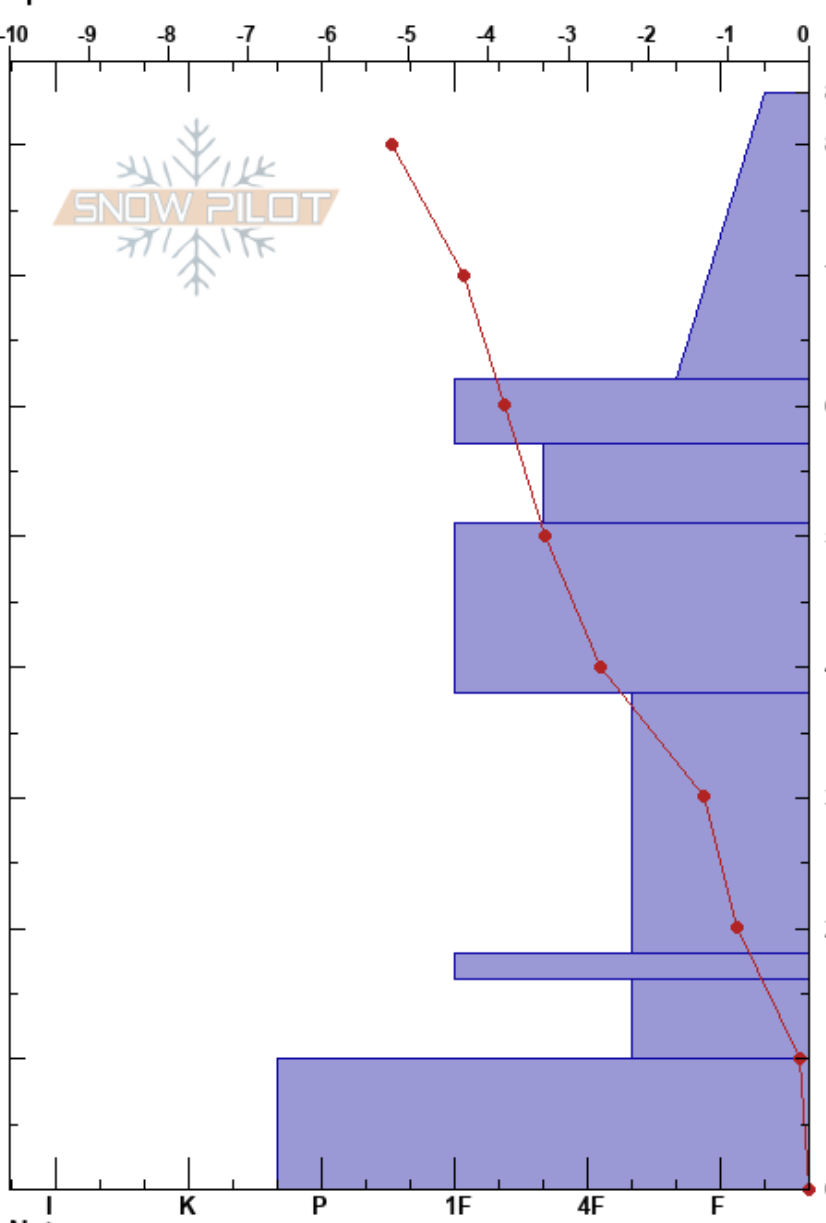

Frenchie's
 Uinta Range
 UT
 Elevation: 9600 ft
 Aspect: 49°
 Specifics:

Trevor Katz
 12/11/2023 - 2:10pm
 Co-ord: 40.82871N, -111.06907W
 Slope Angle: 28°
 Wind Loading:

Stability:
 Air Temperature:
 Sky Cover: SCT
 Precipitation: NO
 Wind: Calm
 HS: 84
 PF: 70 18-16cm: Deteriorating
 PS: 10

Form	Crystal Size	Moisture	ρ kg/m ³	Stability tests & Layer comments
/	0.5			
/	0.5-1			
•	0.3			
⊖	0.5-1			
•	1			
^	1-2			
⊙⊙				18-16cm: Deteriorating ← ECTP16 @15cm
^	2-3			
⊙⊙				

Notes:

I K P 1F 4F F