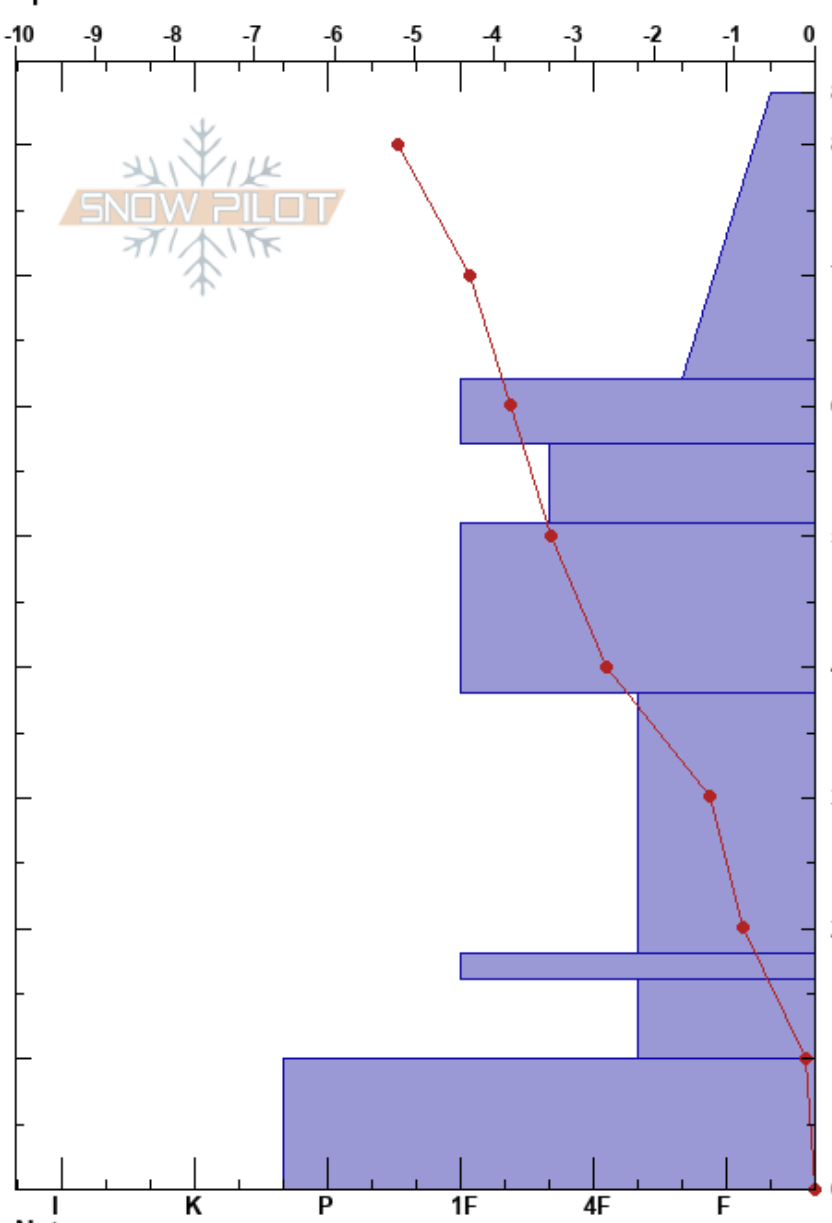

Frenchie's
 Uinta Range
 UT
 Elevation: 9600 ft
 Aspect: 49°
 Specifics:

Trevor Katz
 12/11/2023 - 2:10pm
 Co-ord: 40.82871N, -111.06907W
 Slope Angle: 28°
 Wind Loading:

Stability:
 Air Temperature:
 Sky Cover: SCT
 Precipitation: NO
 Wind: Calm

HS: 84
 PF: 70 18-16cm: Deteriorating
 PS: 10

Form	Crystal Size	Moisture	ρ kg/m ³	Stability tests & Layer comments
/	0.5			
/	0.5-1			
•	0.3			
⊖	0.5-1			
•	1			
^	1-2			
⊙				
^	2-3			
⊙				

← 18-16cm: Deteriorating
 ← ECTP16 @15cm