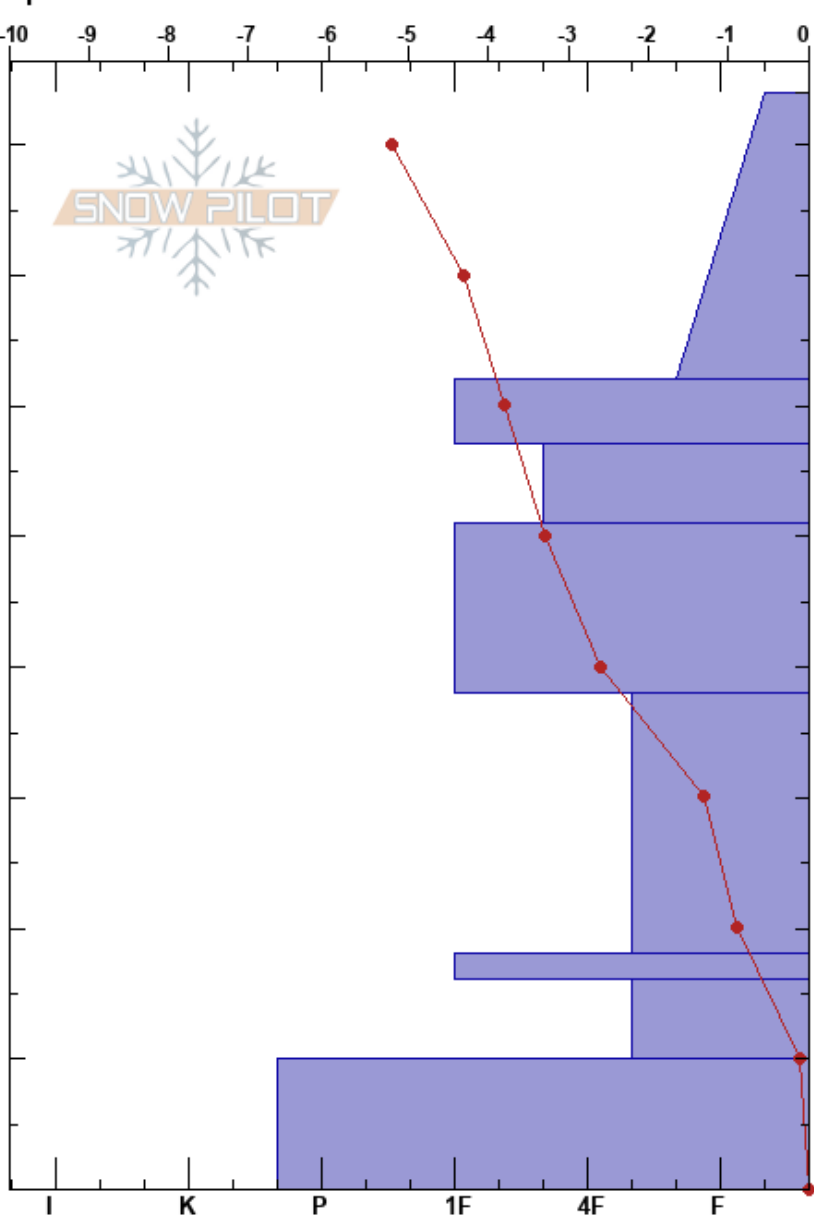

Frenchie's
 Uinta Range
 UT
 Elevation: 9600 ft
 Aspect: 49°
 Specifics:

Trevor Katz
 12/11/2023 - 2:10pm
 Co-ord: 40.82871N, -111.06907W
 Slope Angle: 28°
 Wind Loading:

Stability:
 Air Temperature:
 Sky Cover: SCT
 Precipitation: NO
 Wind: Calm
 HS: 84
 PF: 70 18-16cm: Deteriorating
 PS: 10

Form	Crystal Size	Moisture	ρ kg/m ³	Stability tests & Layer comments
/	0.5			
/	0.5-1			
•	0.3			
⊖	0.5-1			
•	1			
^	1-2			
⊙				
^	2-3			
⊙				

18-16cm: Deteriorating
 ← ECTP16 @15cm

Notes: