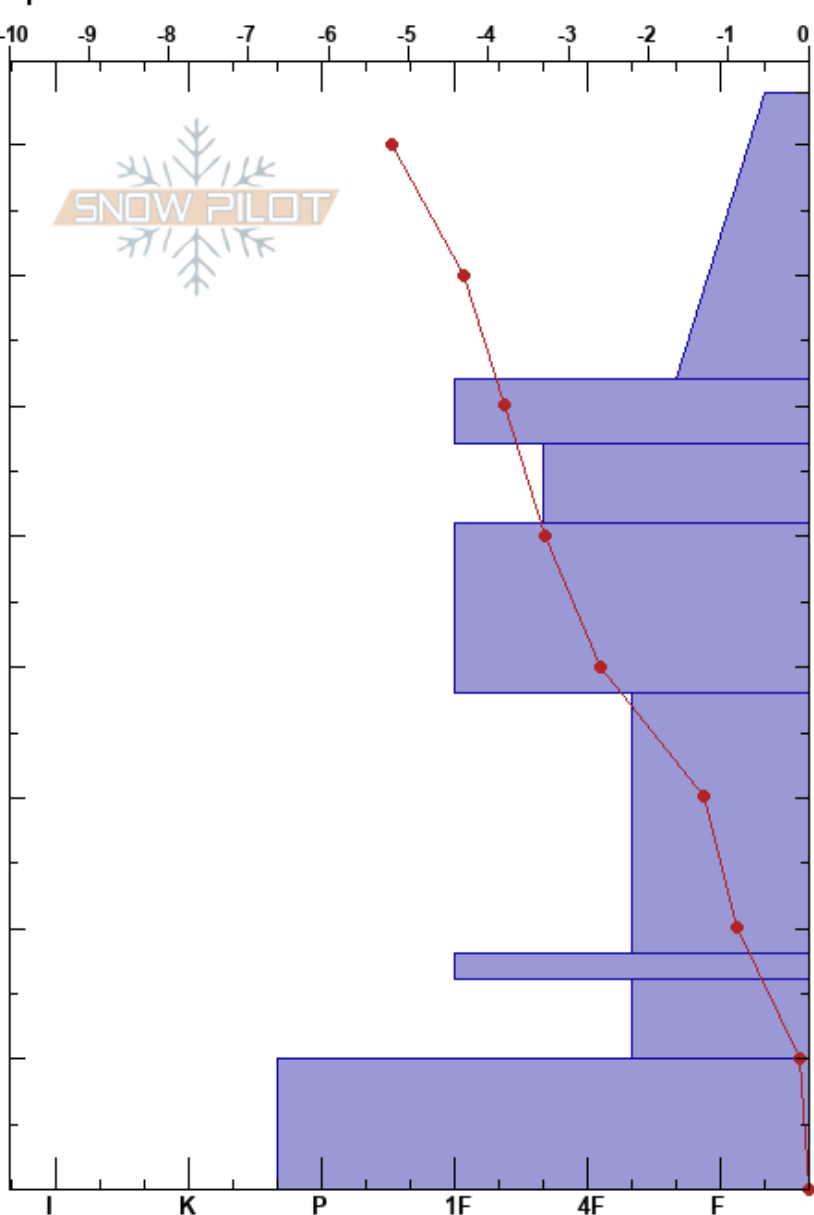

Frenchie's  
 Uinta Range  
 UT  
 Elevation: 9600 ft  
 Aspect: 49°  
 Specifics:

Trevor Katz  
 12/11/2023 - 2:10pm  
 Co-ord: 40.82871N, -111.06907W  
 Slope Angle: 28°  
 Wind Loading:

Stability:  
 Air Temperature:  
 Sky Cover: SCT  
 Precipitation: NO  
 Wind: Calm

HS: 84  
 PF: 70 18-16cm: Deteriorating  
 PS: 10

Form	Crystal Size	Moisture	$\rho$ kg/m <sup>3</sup>	Stability tests & Layer comments
/	0.5			
/	0.5-1			
•	0.3			
⊖	0.5-1			
•	1			
^	1-2			
⊙				
^	2-3			
⊙				

18-16cm: Deteriorating  
 ← ECTP16 @15cm

Notes:

I K P 1F 4F F