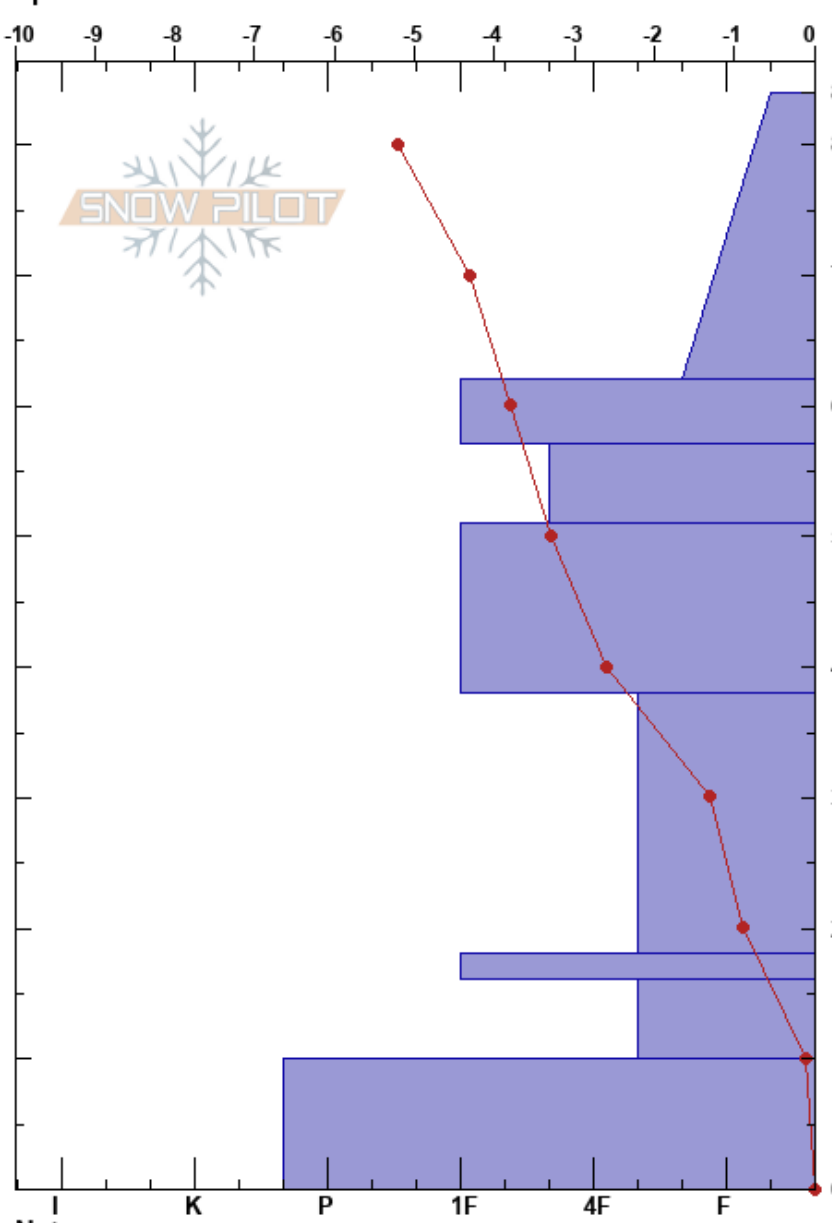

Frenchie's
 Uinta Range
 UT
 Elevation: 9600 ft
 Aspect: 49°
 Specifics:

Trevor Katz
 12/11/2023 - 2:10pm
 Co-ord: 40.82871N, -111.06907W
 Slope Angle: 28°
 Wind Loading:

Stability:
 Air Temperature:
 Sky Cover: SCT
 Precipitation: NO
 Wind: Calm
 HS: 84
 PF: 70
 PS: 10
 18-16cm: Deteriorating

Form	Crystal Size	Moisture	ρ kg/m ³	Stability tests & Layer comments
/	0.5			
/	0.5-1			
•	0.3			
⊖	0.5-1			
•	1			
^	1-2			
⊙				
^	2-3			
⊙				

18-16cm: Deteriorating
 ← ECTP16 @15cm

Notes:

I K P 1F 4F F