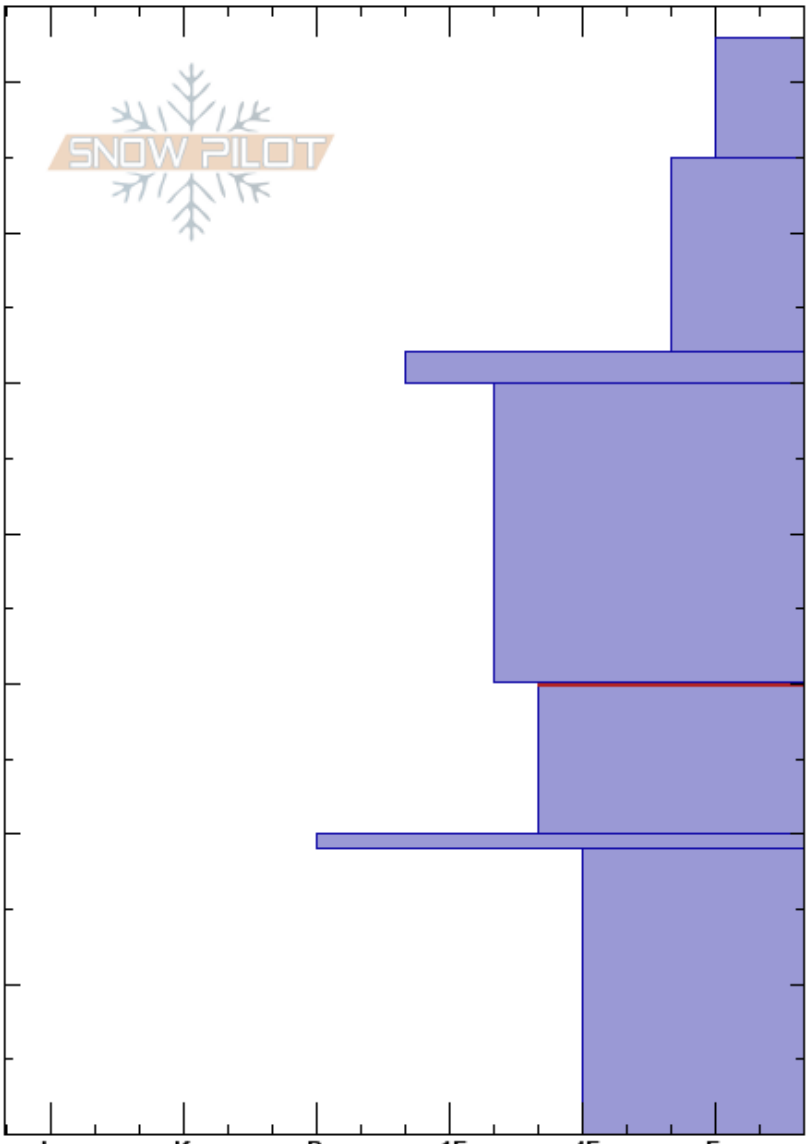

AE training/top of MM
 Maroon Bells Wildeness
 CO
Elevation: 11100 ft
Aspect: 270°
Specifics:

Simi Hamilton
 12/11/2023 - 1:20pm
Co-ord: 39.15258N, -106.82206W
Slope Angle: 18°
Wind Loading: no

Stability: HS:73
Air Temperature: 30-20cm: Problematic layer
Sky Cover: SCT
Precipitation: NO
Wind: Calm

Crystal Form	Crystal Size	Moisture	ρ kg/m ³	Stability tests & Layer comments
/				
/				
⊙⊙				
/				
□				ECTP13 @30cm Resistant planar ECTP14 @30cm Resistant planar
⊙⊙				

Notes: