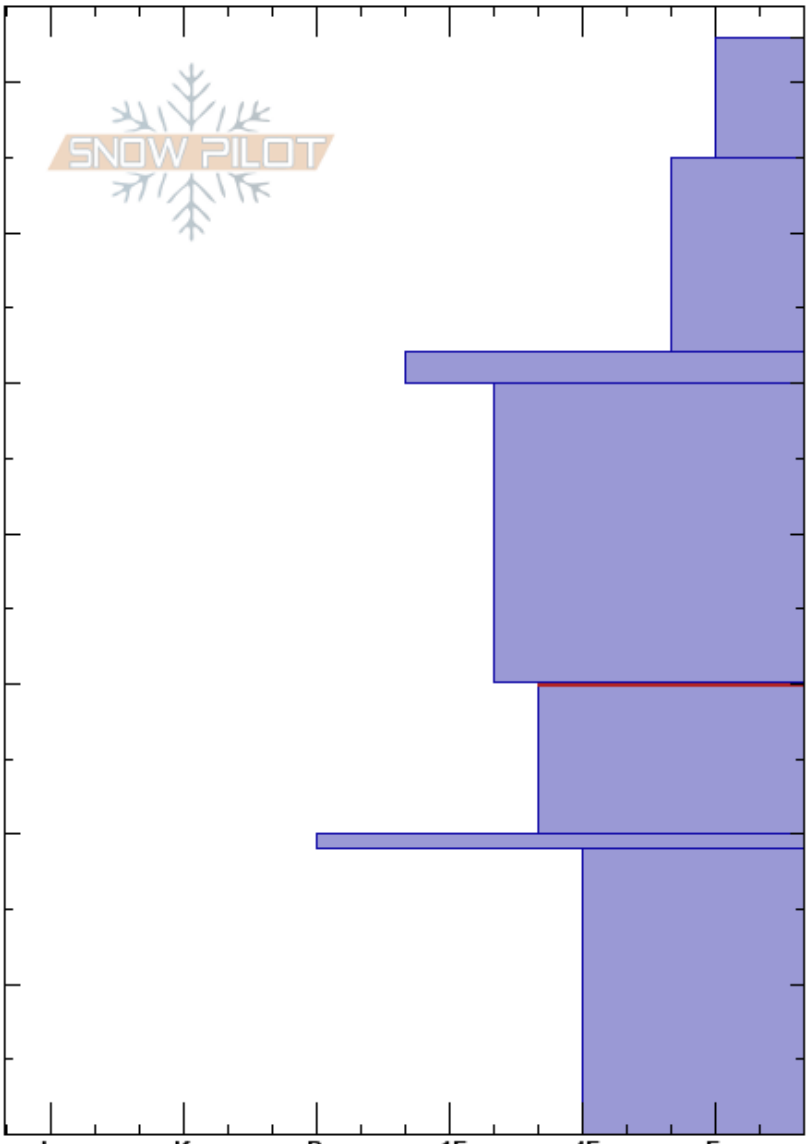

AE training/top of MM
 Maroon Bells Wildeness
 CO
Elevation: 11100 ft
Aspect: 270°
Specifics:

Simi Hamilton
 12/11/2023 - 1:20pm
Co-ord: 39.15258N, -106.82206W
Slope Angle: 18°
Wind Loading: no

Stability: HS:73
Air Temperature: 30-20cm: Problematic layer
Sky Cover: SCT
Precipitation: NO
Wind: Calm

Height (m)	Crystal		Moisture	ρ kg/m ³	Stability tests & Layer comments
	Form	Size			
73					
70	/				
60	/				
50	⊙⊙				
40	/				
30	□				ECTP13 @30cm Resistant planar ECTP14 @30cm Resistant planar
20	⊙⊙				
10					
0					