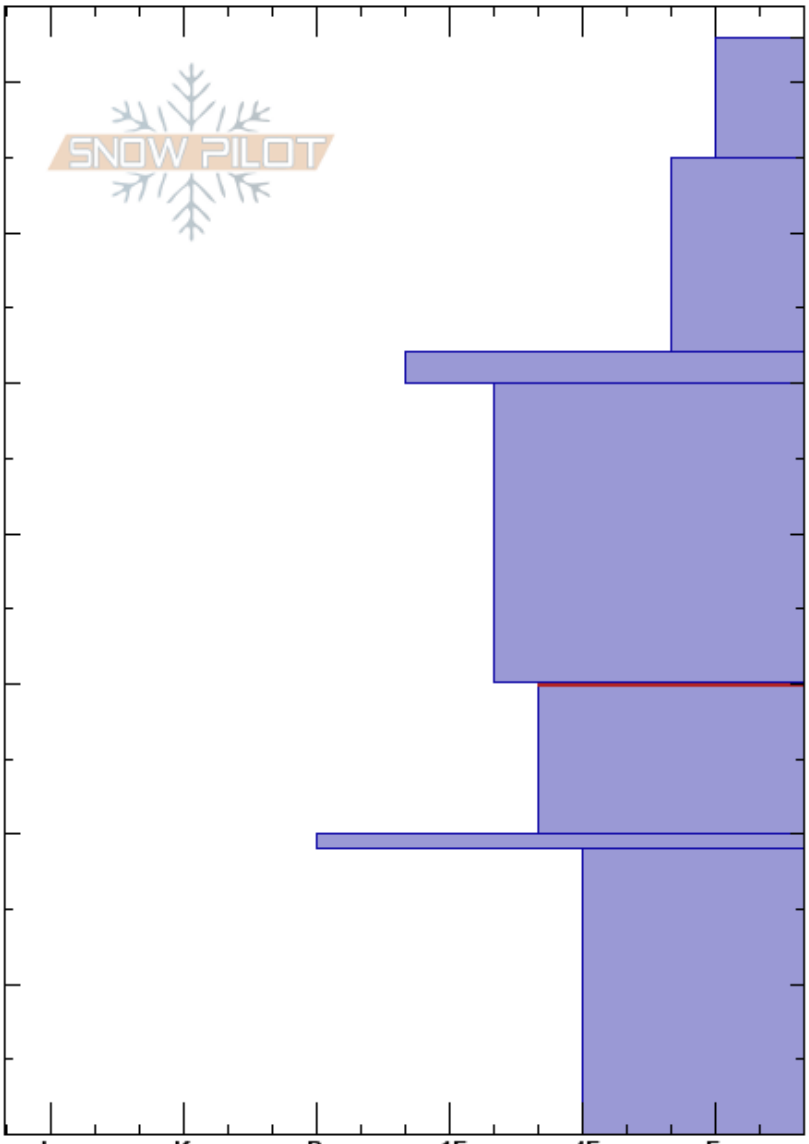

AE training/top of MM
 Maroon Bells Wildeness
 CO
Elevation: 11100 ft
Aspect: 270°
Specifics:

Simi Hamilton
 12/11/2023 - 1:20pm
Co-ord: 39.15258N, -106.82206W
Slope Angle: 18°
Wind Loading: no

Stability:
Air Temperature:
Sky Cover: SCT
Precipitation: NO
Wind: Calm

HS: 73
Layer Notes:
 30-20cm: Problematic layer

Height (m)	Crystal		Moisture	ρ kg/m ³	Stability tests & Layer comments
	Form	Size			
73					
70	/				
60	/				
50	⊙⊙				
40	/				
30	□				ECTP13 @30cm Resistant planar ECTP14 @30cm Resistant planar
20	⊙⊙				
10					
0					