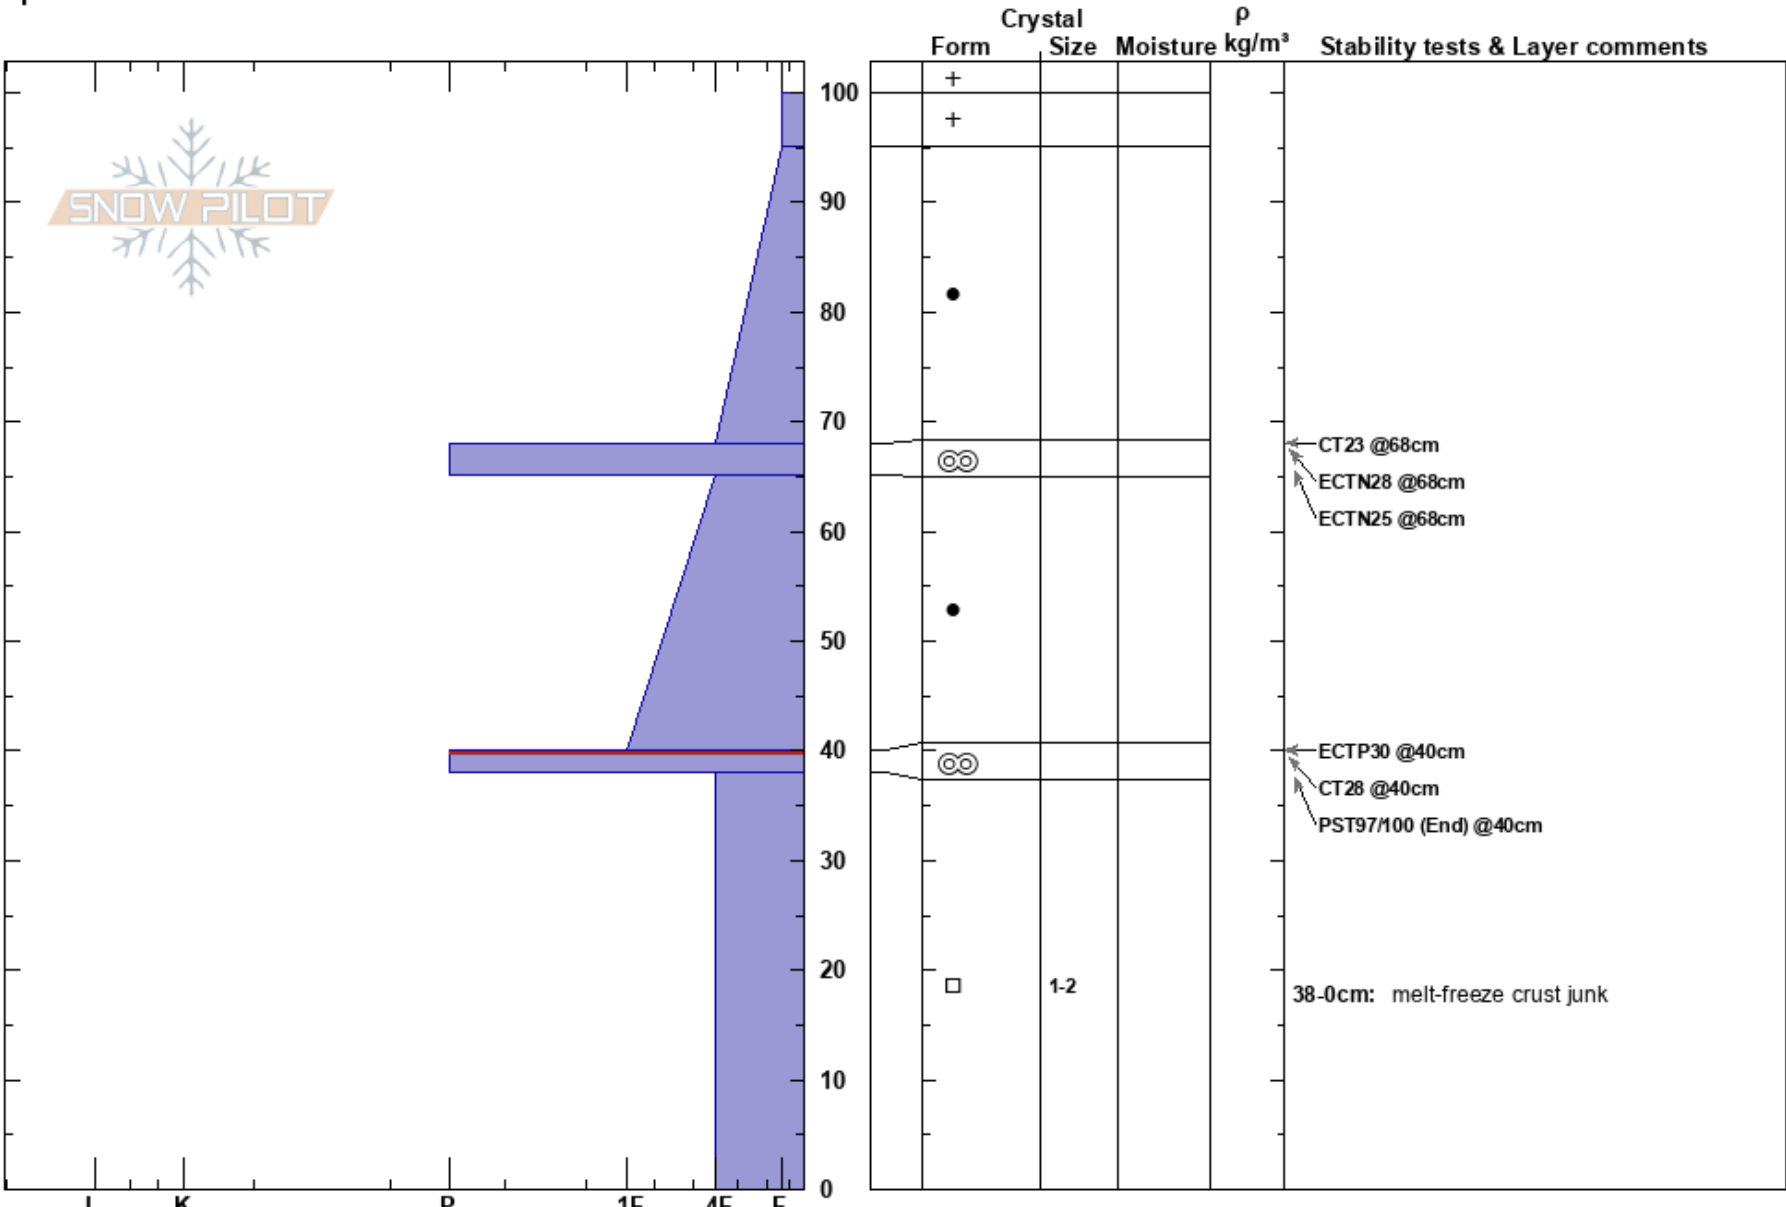

Twenty Five Short
 Teton Range
 WY
 Elevation: 2811 m
 Aspect: 130°
 Specifics:

Madeline Grubb
 12/10/2023 - 12:30pm
 Co-ord: 43.69754N, -110.78067W
 Slope Angle: 20°
 Wind Loading:

Stability:
 Air Temperature: -4°C
 Sky Cover: OVC
 Precipitation: S-1
 Wind: Calm

HS: 100
 PF: 60
 PS: 15
 Layer Notes:
 40-38cm: Problematic layer
 38-0cm: melt-freeze crust junk

Notes: