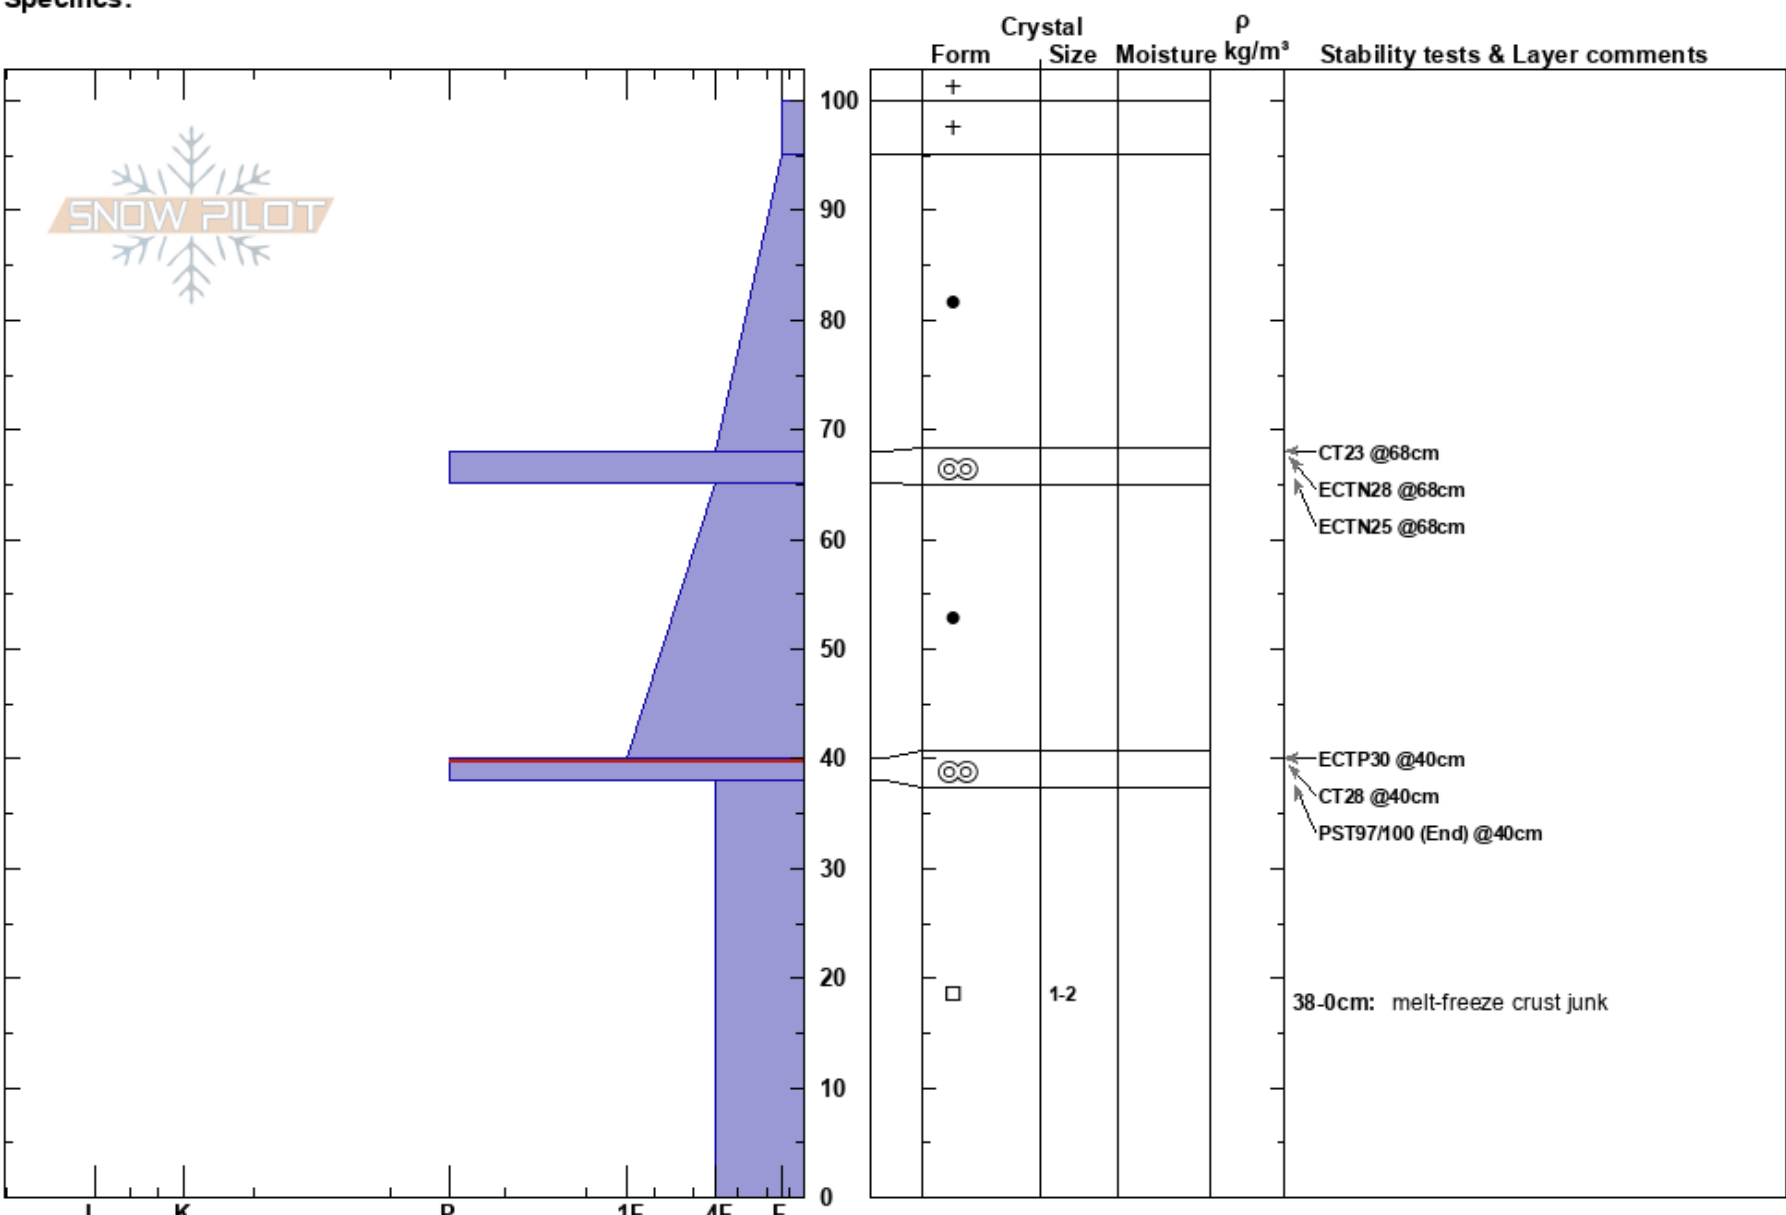

Twenty Five Short
 Teton Range
 WY
 Elevation: 2811 m
 Aspect: 130°
 Specifics:

Madeline Grubb
 12/10/2023 - 12:30pm
 Co-ord: 43.69754N, -110.78067W
 Slope Angle: 20°
 Wind Loading:

Stability: **HS: 100**
 Air Temperature: -4°C **PF: 60**
 Sky Cover: OVC **PS: 15**
 Precipitation: S-1
 Wind: Calm
Layer Notes:
 40-38cm: Problematic layer
 38-0cm: melt-freeze crust junk