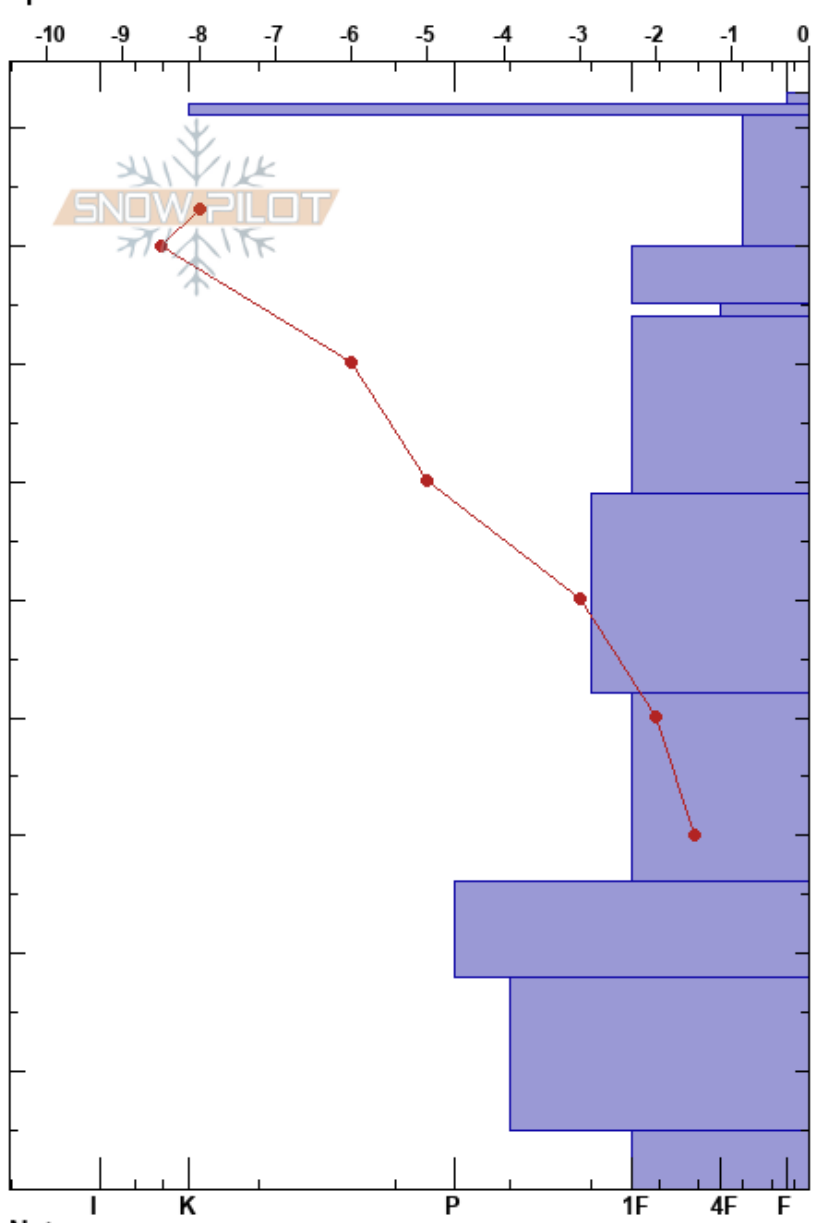

Shames Path
 Kitimat range
 BC
Elevation: 1210 m
Aspect: NE
Specifics:

Tim Plante
 11/12/2023 - 14:00
Co-ord:
Slope Angle: 14°
Wind Loading:

Stability:
Air Temperature: -3°C
Sky Cover: FEW
Precipitation: NO
Wind: Calm

HS: 93
PF: 45
 93-92cm: Widespread SH @pit location
 75-74cm: Problematic layer
 26-18cm: Laminated crusts conglomerera

Elevation (cm)	Crystal		Moisture	ρ kg/m ³	Stability tests & Layer comments
	Form	Size			
93					
92	∨	5-10	D		93-92cm: Widespread SH @pit location
91	■		D		
90	/		D		
80	/	2-3	D		←CT3, SP @82cm Preserved PPsd
75	∨		D		←CT10, SP @80cm On DF
74					←CT15, SP @75cm X2
60	/	1-2	D		
59					←CT25, SP @59cm DF 2-3mm
50			D		
40			D		
30			D		
26	⊙⊙		D		26-18cm: Laminated crusts conglomerera
18			D		