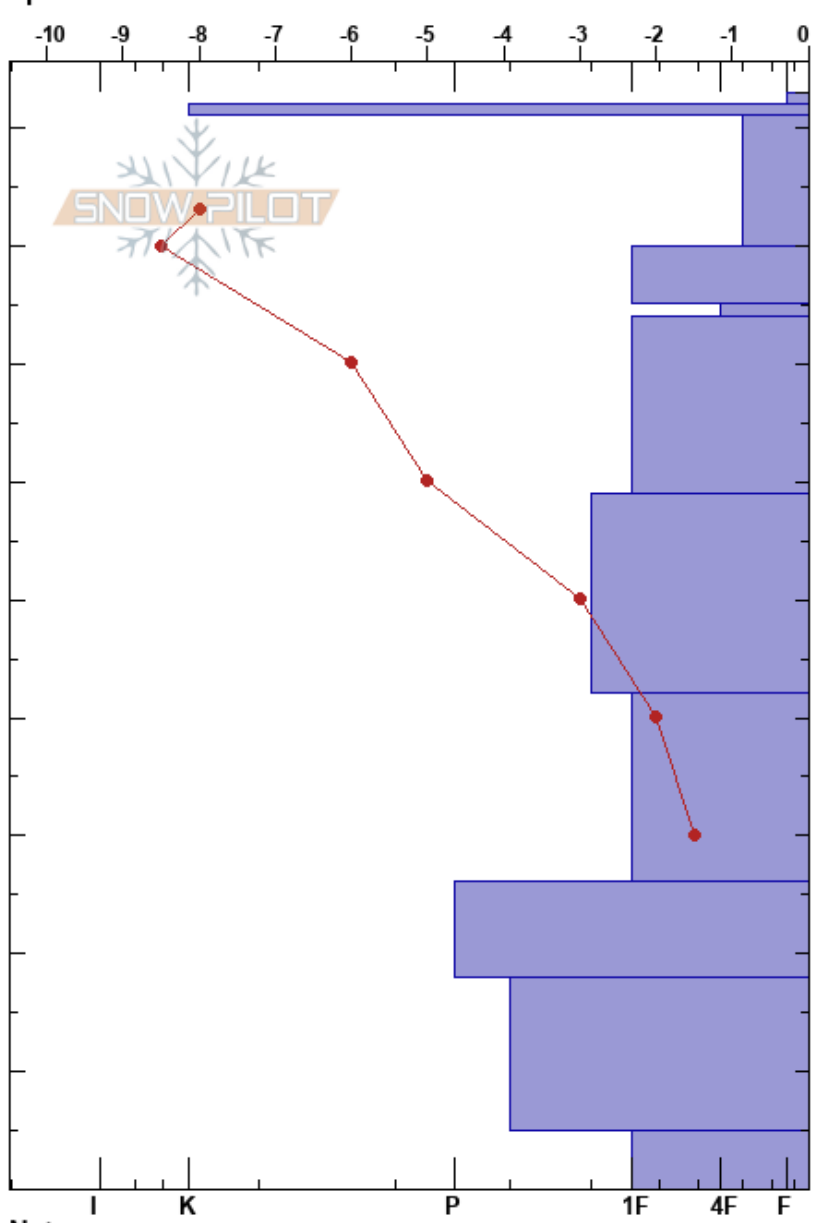

Shames Path
 Kitimat range
 BC
Elevation: 1210 m
Aspect: NE
Specifics:

Tim Plante
 11/12/2023 - 14:00
Co-ord:
Slope Angle: 14°
Wind Loading:

Stability:
Air Temperature: -3°C
Sky Cover: FEW
Precipitation: NO
Wind: Calm

HS: 93
PF: 45
 93-92cm: Widespread SH @pit location
 75-74cm: Problematic layer
 26-18cm: Laminated crusts conglomerera

Elevation (cm)	Crystal		Moisture	ρ kg/m ³	Stability tests & Layer comments
	Form	Size			
93					
92	∇	5-10	D		93-92cm: Widespread SH @pit location
91	■		D		
90	/		D		
80	/	2-3	D		←CT3, SP @82cm Preserved PPsd
75	∇		D		←CT10, SP @80cm On DF
74					←CT15, SP @75cm X2
60	/	1-2	D		
59					←CT25, SP @59cm DF 2-3mm
50			D		
40			D		
30			D		
26-18	⊙⊙		D		26-18cm: Laminated crusts conglomerera
10			D		
0					