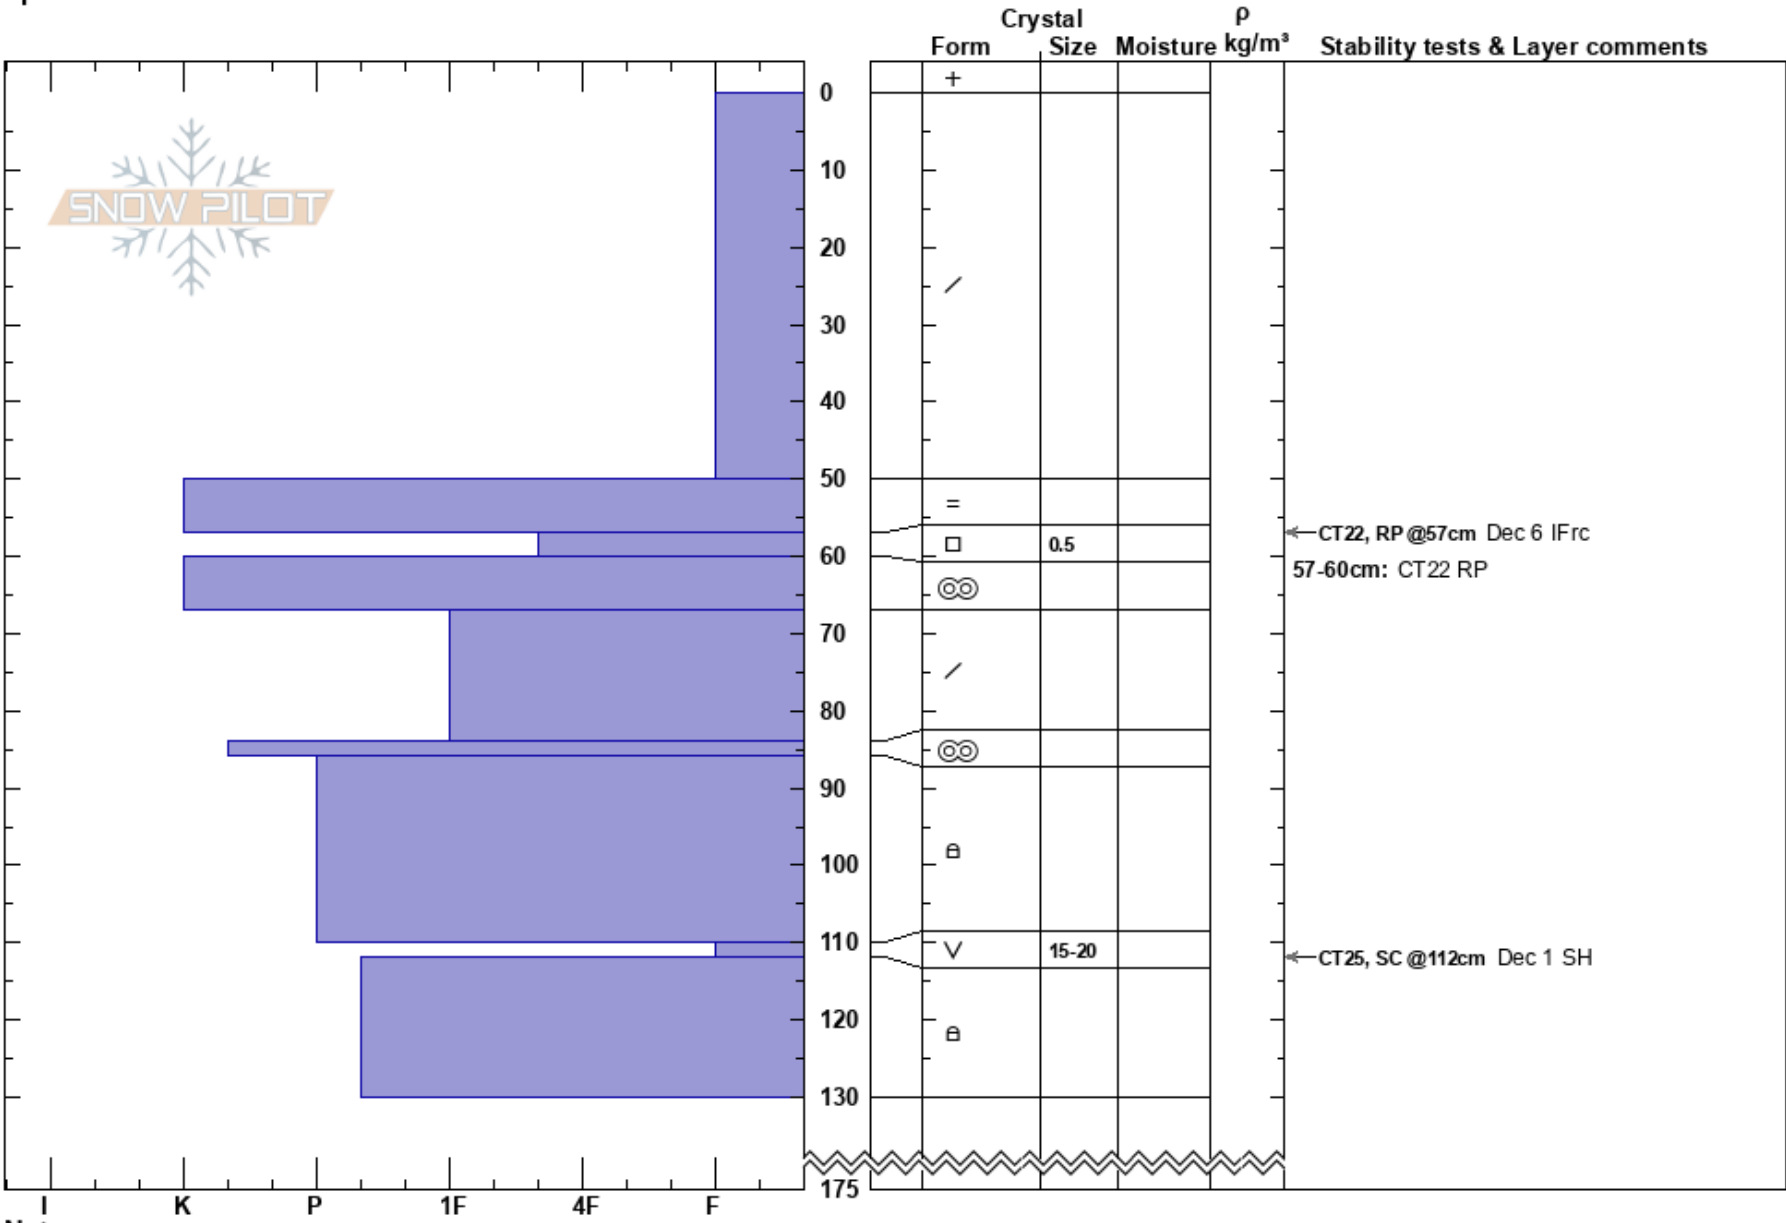

Swiss Tech
 monashee
 CA
 Elevation: 1760 ft
 Aspect: 90°
 Specifics:

Alex Banas
 12/11/2023 - 9:30am
 Co-ord:
 Slope Angle:
 Wind Loading:

Stability:
 Air Temperature:
 Sky Cover: OVC
 Precipitation:
 Wind: Calm

HS: 175
 Layer Notes:
 57-60cm: CT22 RP
 110-112cm: Problematic layer

Notes: