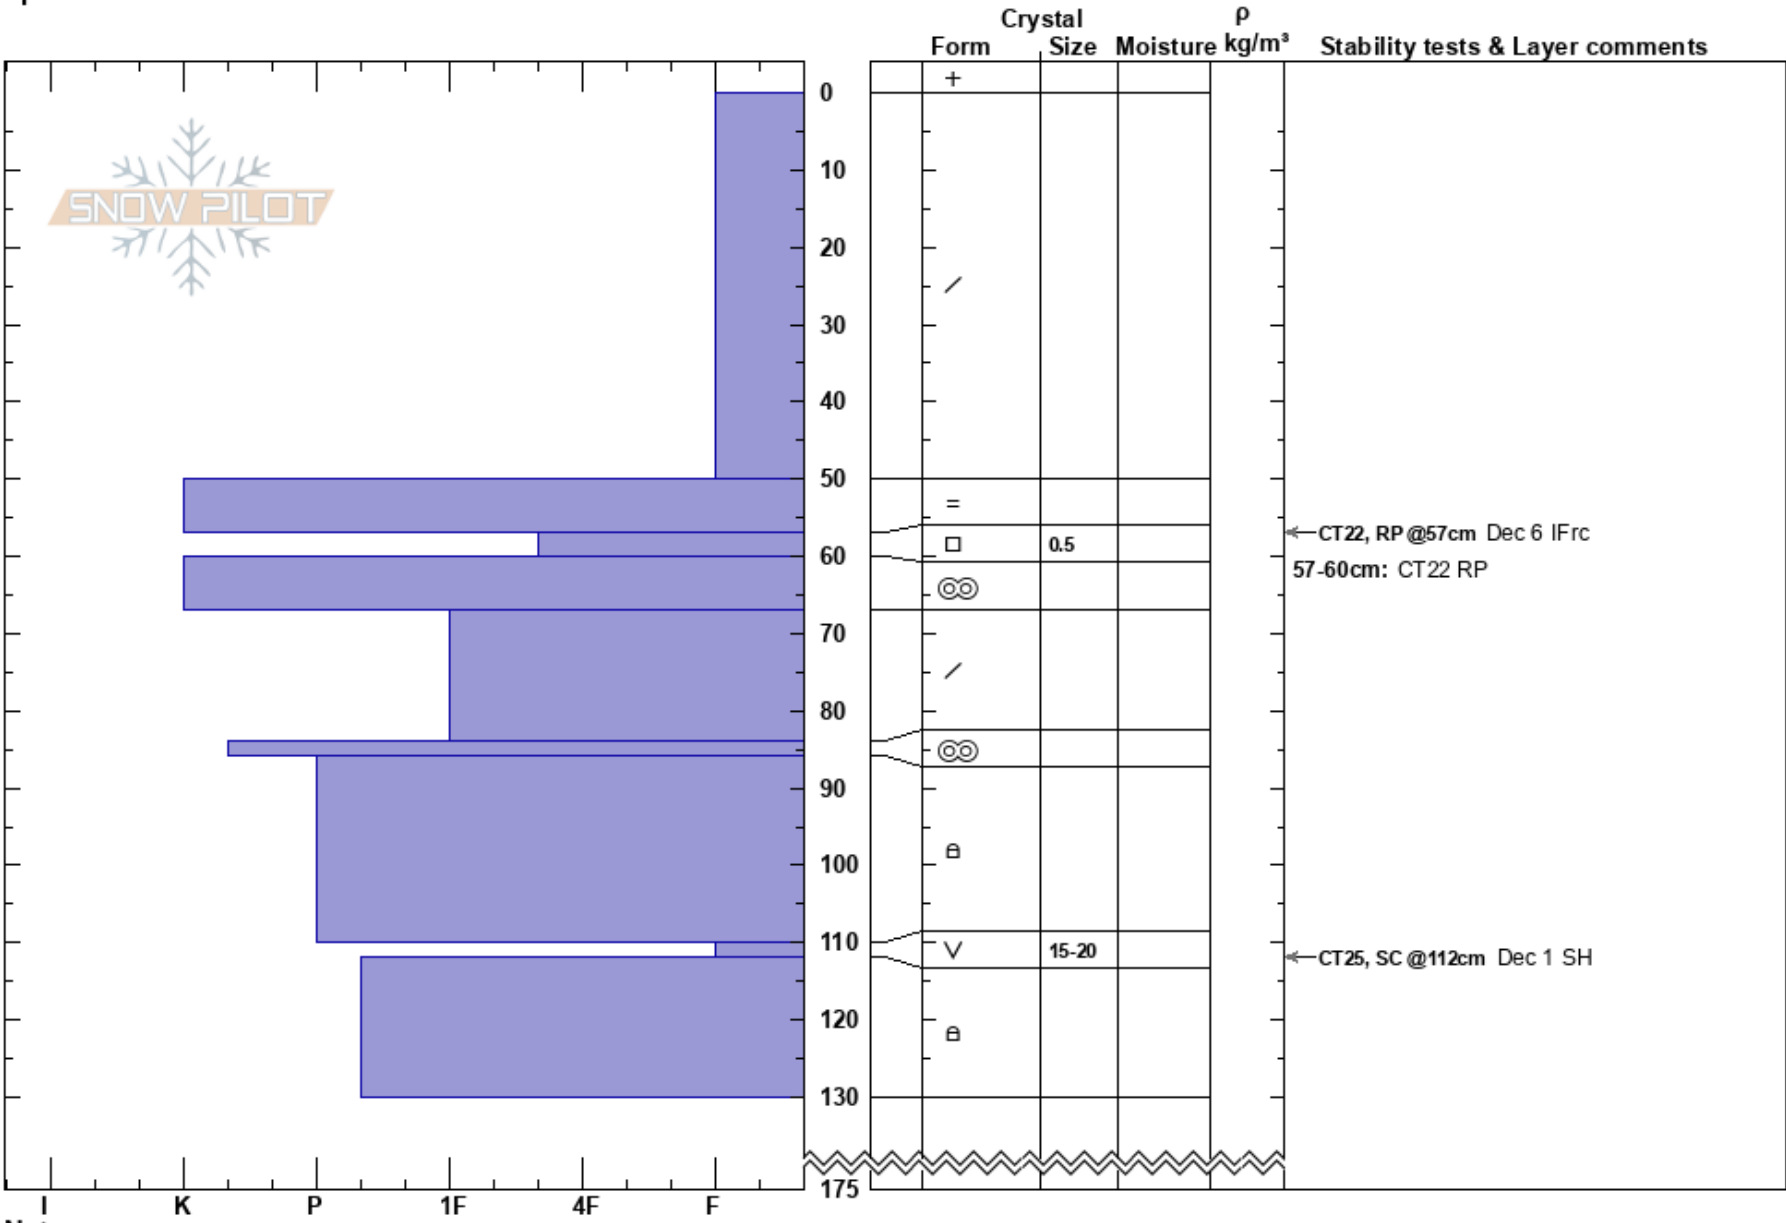

Swiss Tech  
 monashee  
 CA  
 Elevation: 1760 ft  
 Aspect: 90°  
 Specifics:

Alex Banas  
 12/11/2023 - 9:30am  
 Co-ord:  
 Slope Angle:  
 Wind Loading:

Stability:  
 Air Temperature:  
 Sky Cover: OVC  
 Precipitation:  
 Wind: Calm

HS: 175  
 Layer Notes:  
 57-60cm: CT22 RP  
 110-112cm: Problematic layer

Notes: