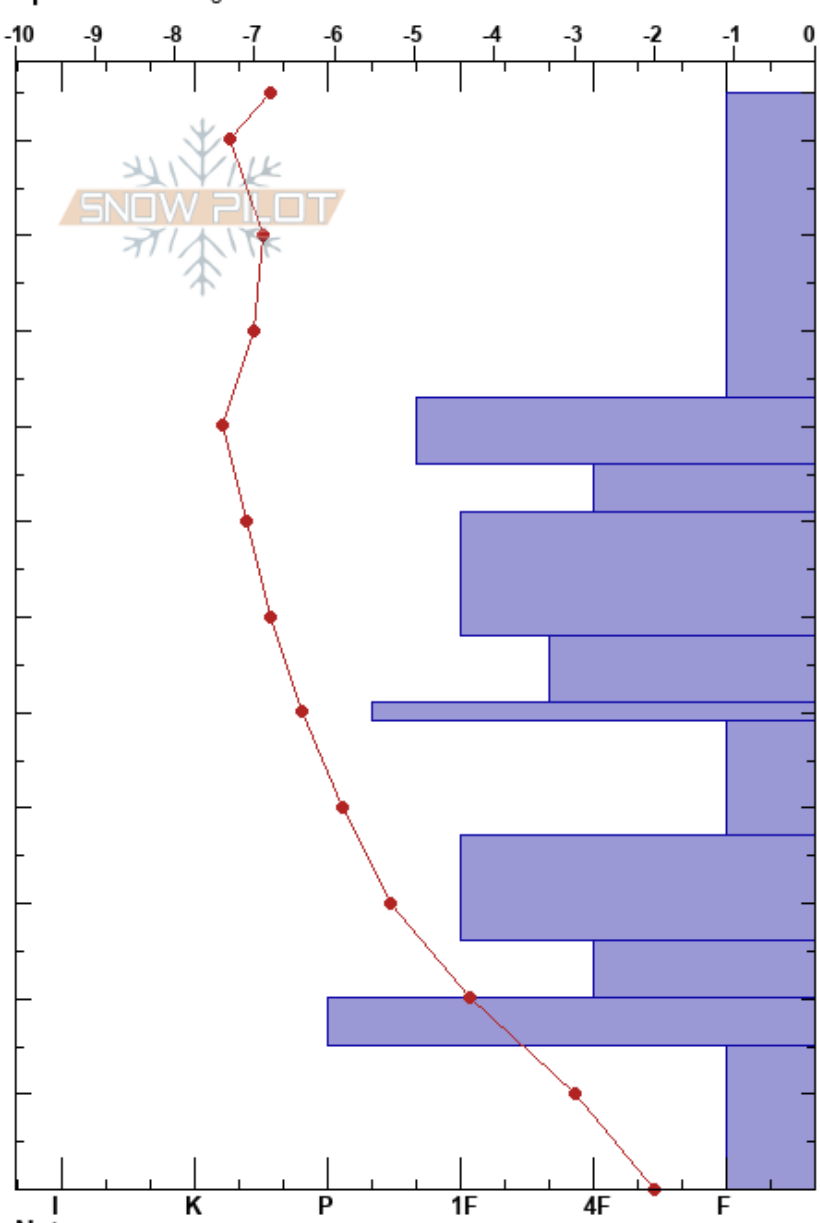

Yellowstone
 Madison Range-N
 MT
Elevation:
Aspect: N
Specifics: Pit dug in a Ski Area

Neil Laskowski
 12/11/2023 - 2:00pm
Co-ord: 45.27584N, -111.43751W
Slope Angle: 34°
Wind Loading: no

Stability:
Air Temperature: -1.5°C
Sky Cover: BKN
Precipitation: S-1
Wind: Calm

HS: 115
PF: 44 76-71cm: Problematic layer
PS: 20

Depth (cm)	Crystal		Moisture	ρ kg/m ³	Stability tests & Layer comments
	Form	Size			
115					
110					
100	/	0.3			
90					
80	•	0.3			← CT15, Q2 @83cm
75	△	3-4			
70	•	0.3			← CT23, Q1 @71cm ← ECTN6 @71cm
60					
55	□	0.5			
50	⊙	2			
45					
40	□	1-2			
35					
30	□	0.5			
25					
20	□	1-2			← CT25, Q2 @26cm ← ECTN15 @26cm
15	⊙	2-3			
10					
5	□	2-3			
0					