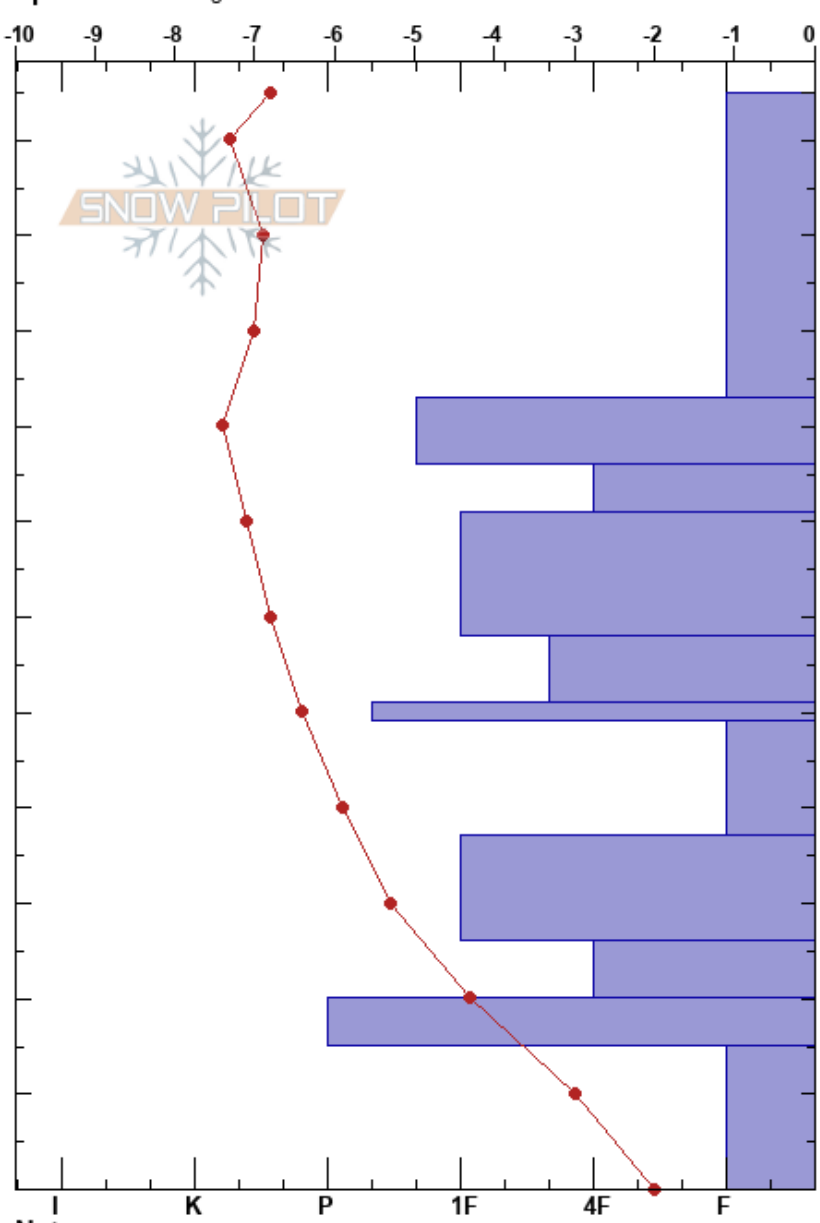

Yellowstone
 Madison Range-N
 MT
Elevation:
Aspect: N
Specifics: Pit dug in a Ski Area

Neil Laskowski
 12/11/2023 - 2:00pm
Co-ord: 45.27584N, -111.43751W
Slope Angle: 34°
Wind Loading: no

Stability:
Air Temperature: -1.5°C
Sky Cover: BKN
Precipitation: S-1
Wind: Calm

HS: 115
PF: 44 76-71cm: Problematic layer
PS: 20

Depth (cm)	Crystal		Moisture	ρ kg/m ³	Stability tests & Layer comments
	Form	Size			
115					
110					
100	/	0.3			
90					
80	•	0.3			← CT15, Q2 @83cm
70	△	3-4			← CT23, Q1 @71cm ← ECTN6 @71cm
60	•	0.3			
50	□ ⊙⊙	0.5 2			
40	□	1-2			
30	□	0.5			
20	□ ⊙⊙	1-2 2-3			← CT25, Q2 @26cm ← ECTN15 @26cm
10	□	2-3			
0					