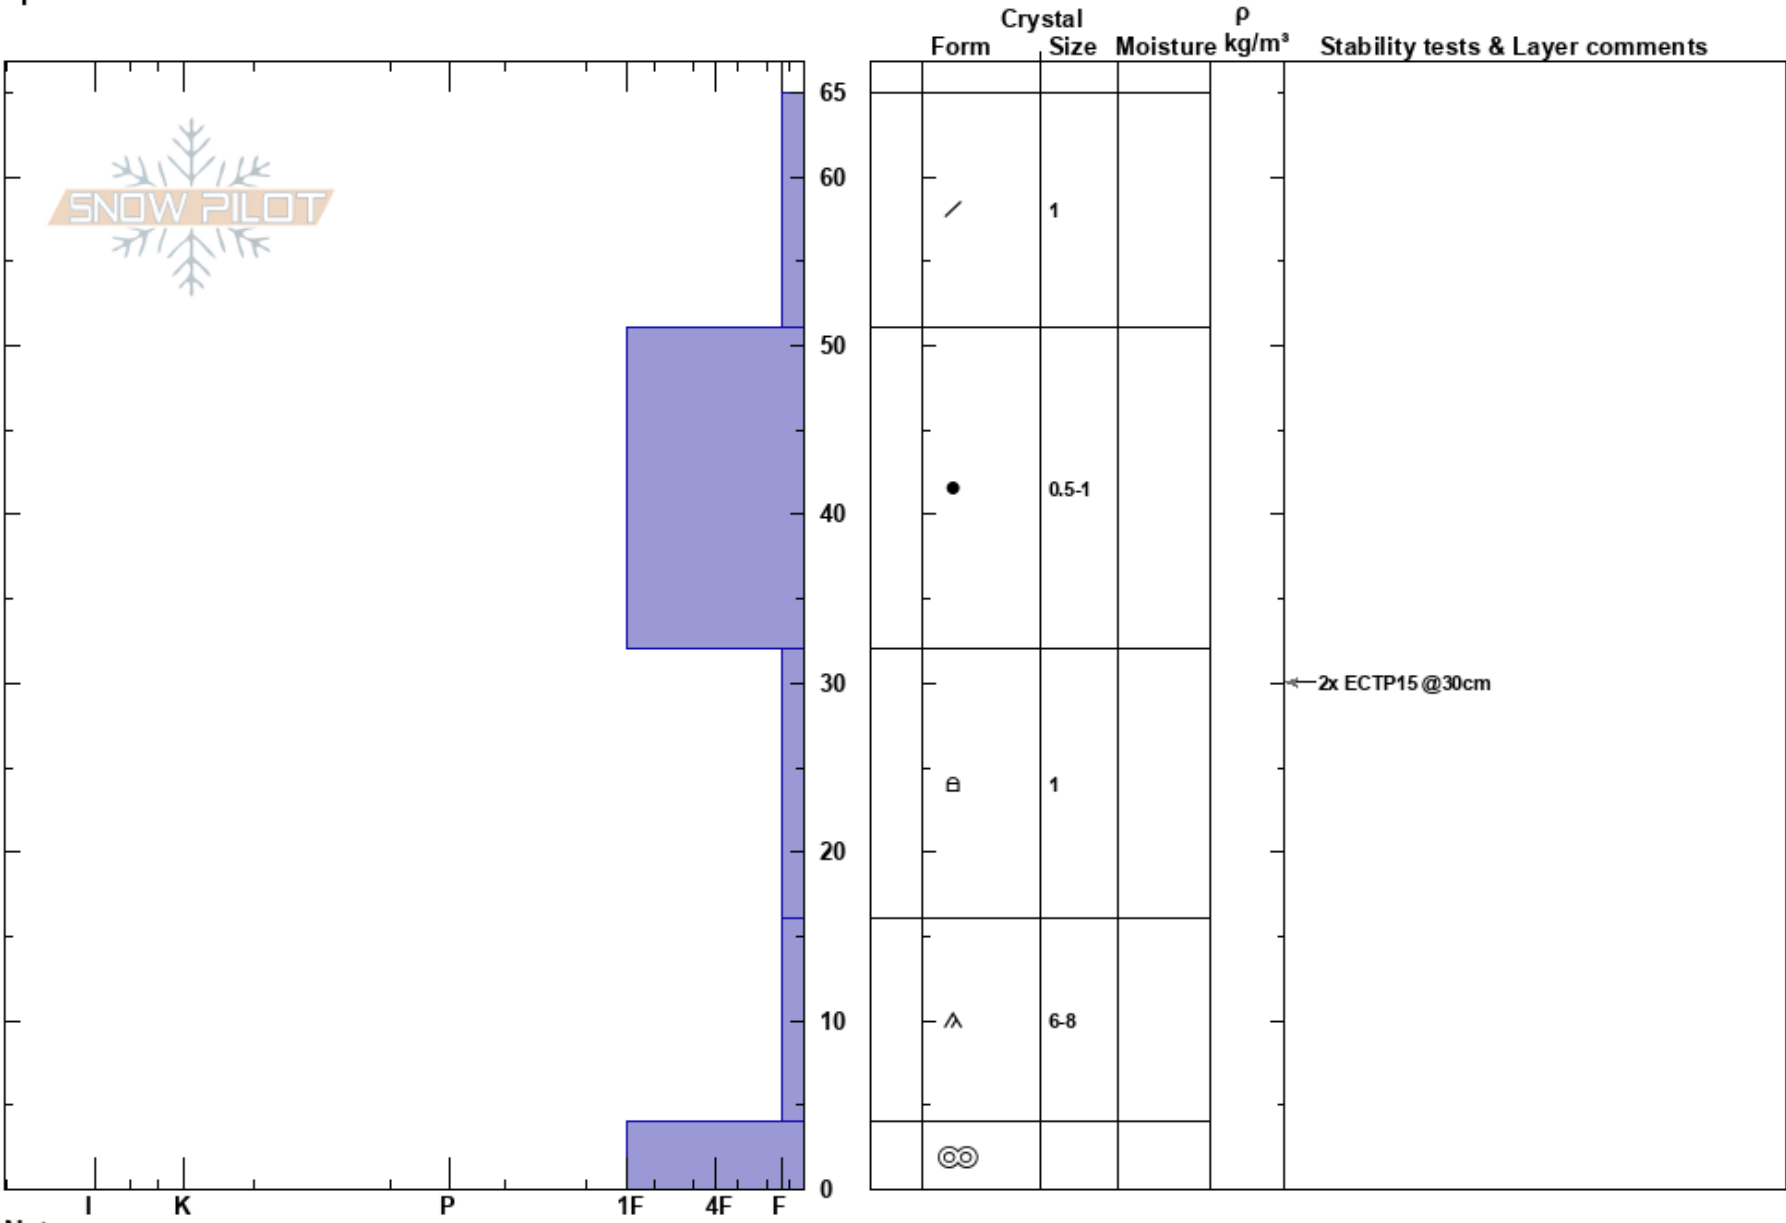

Capitol Creek
 Elk Mountains
 CO
 Elevation: 10150 ft
 Aspect: N
 Specifics:

Jewel Campbell Dylan Craaybeek
 12/11/2023 - 1:00pm
 Co-ord:
 Slope Angle:
 Wind Loading:

Stability:
 Air Temperature:
 Sky Cover: SCT
 Precipitation: NO
 Wind: Calm

HS: 65
 PF: 65 32-16cm: Problematic layer
 PS: 10

Layer Notes:

Notes: