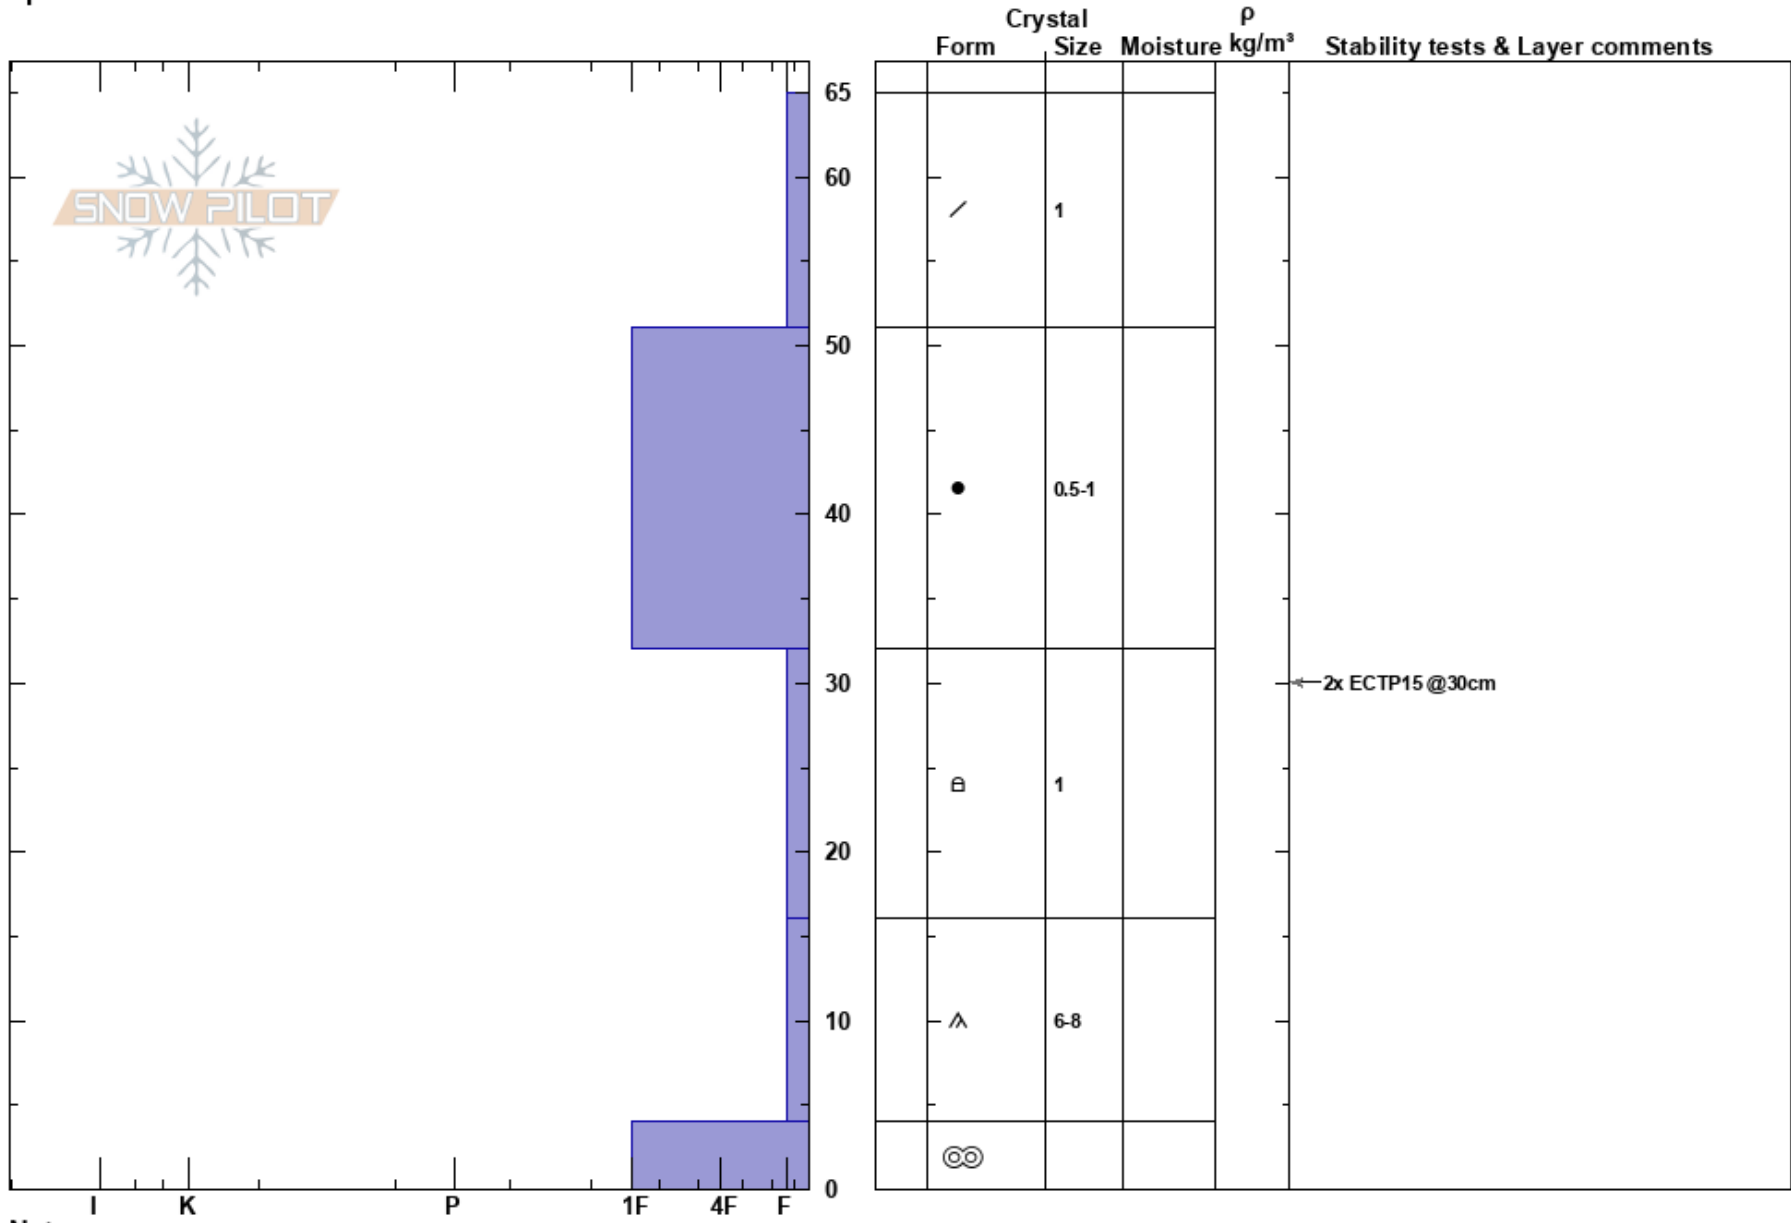

Capitol Creek
 Elk Mountains
 CO
 Elevation: 10150 ft
 Aspect: N
 Specifics:

Jewel Campbell Dylan Craaybeek
 12/11/2023 - 1:00pm
 Co-ord:
 Slope Angle:
 Wind Loading:

Stability: **HS: 65**
 Air Temperature: **PF: 65** 32-16cm: Problematic layer
 Sky Cover: SCT **PS: 10**
 Precipitation: NO
 Wind: Calm