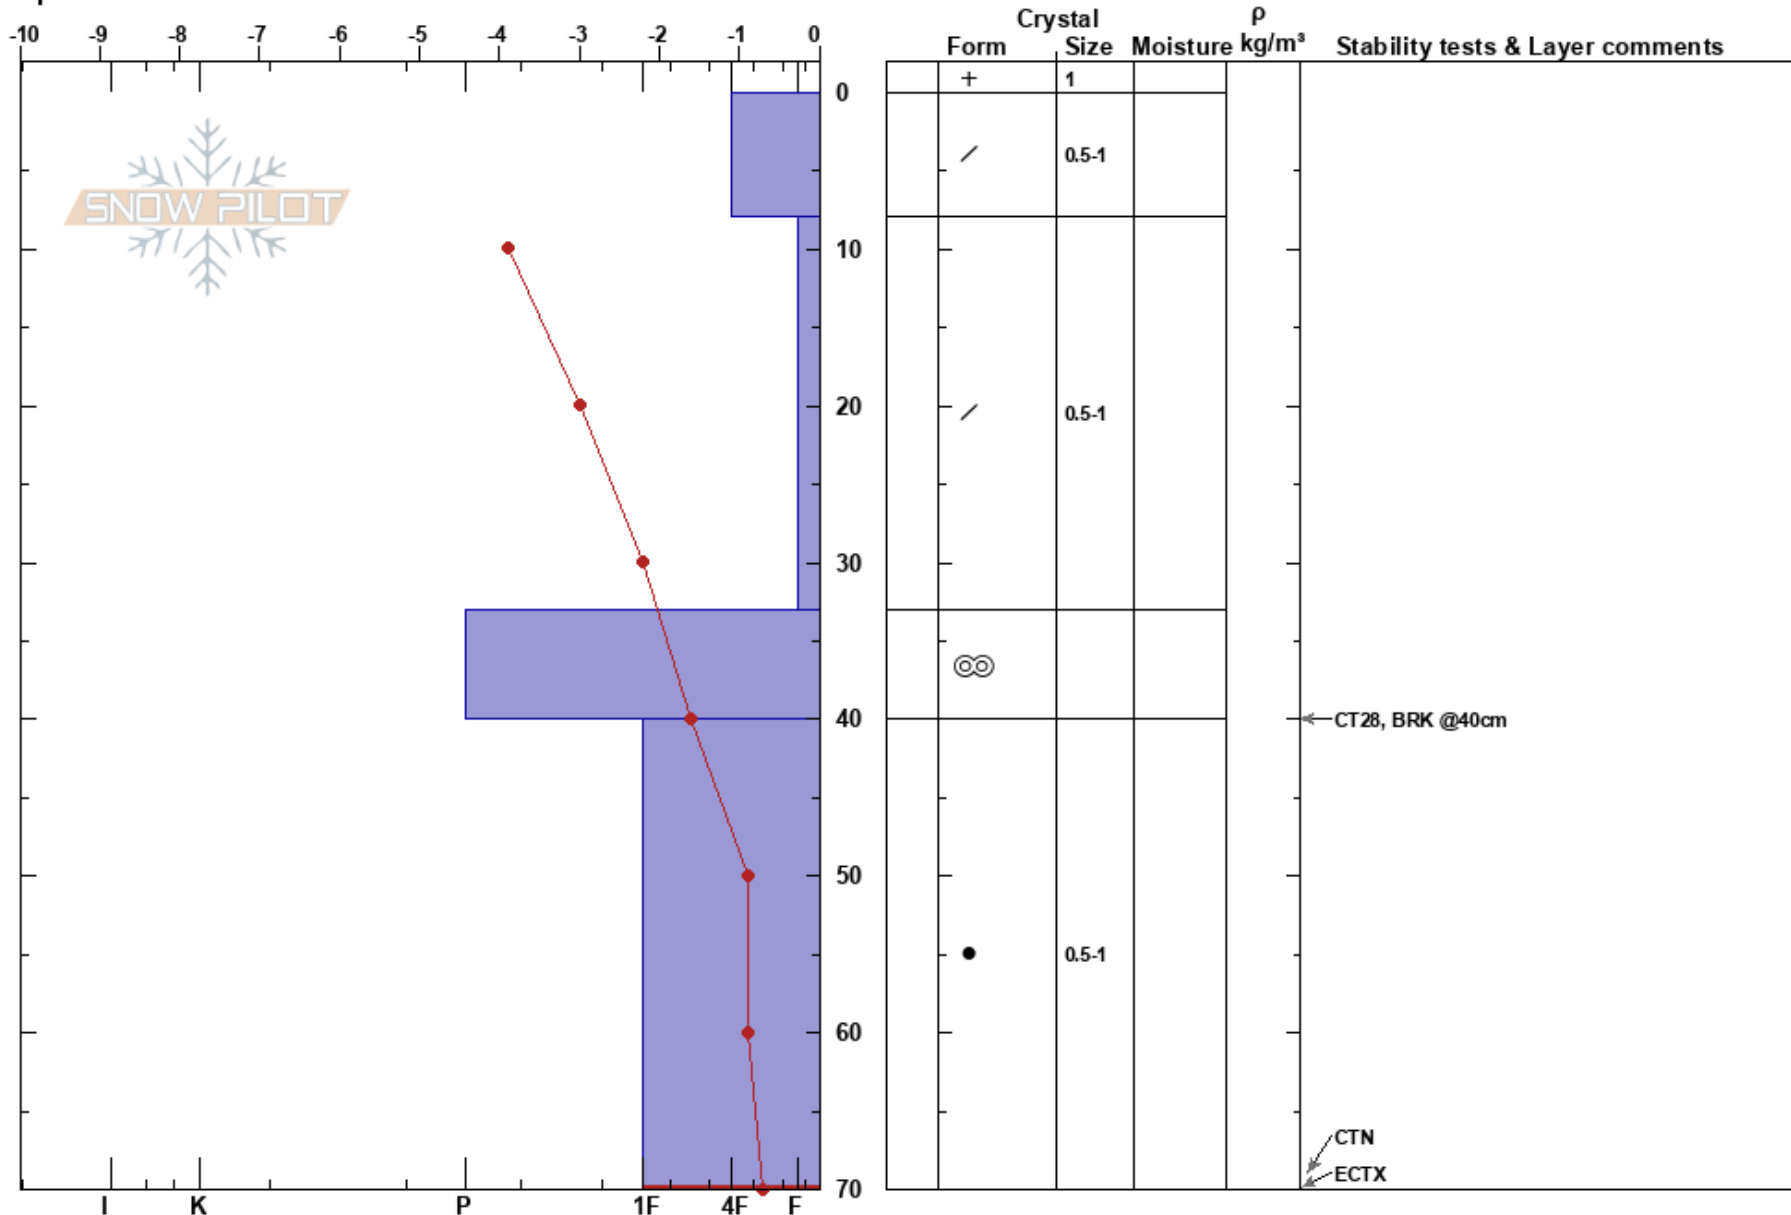

Double Exposure
 Canadian Rockies
 AB
 Elevation: 2000 m
 Aspect: E
 Specifics:

Madeline Martin
 11/12/2023 - 12:20
 Co-ord:
 Slope Angle:
 Wind Loading:

Stability:
 Air Temperature: -7°C
 Sky Cover: OVC
 Precipitation: NO
 Wind: Calm

HS: 70
 Layer Notes:
 40-70cm: Problematic layer

CTN
 ECTX