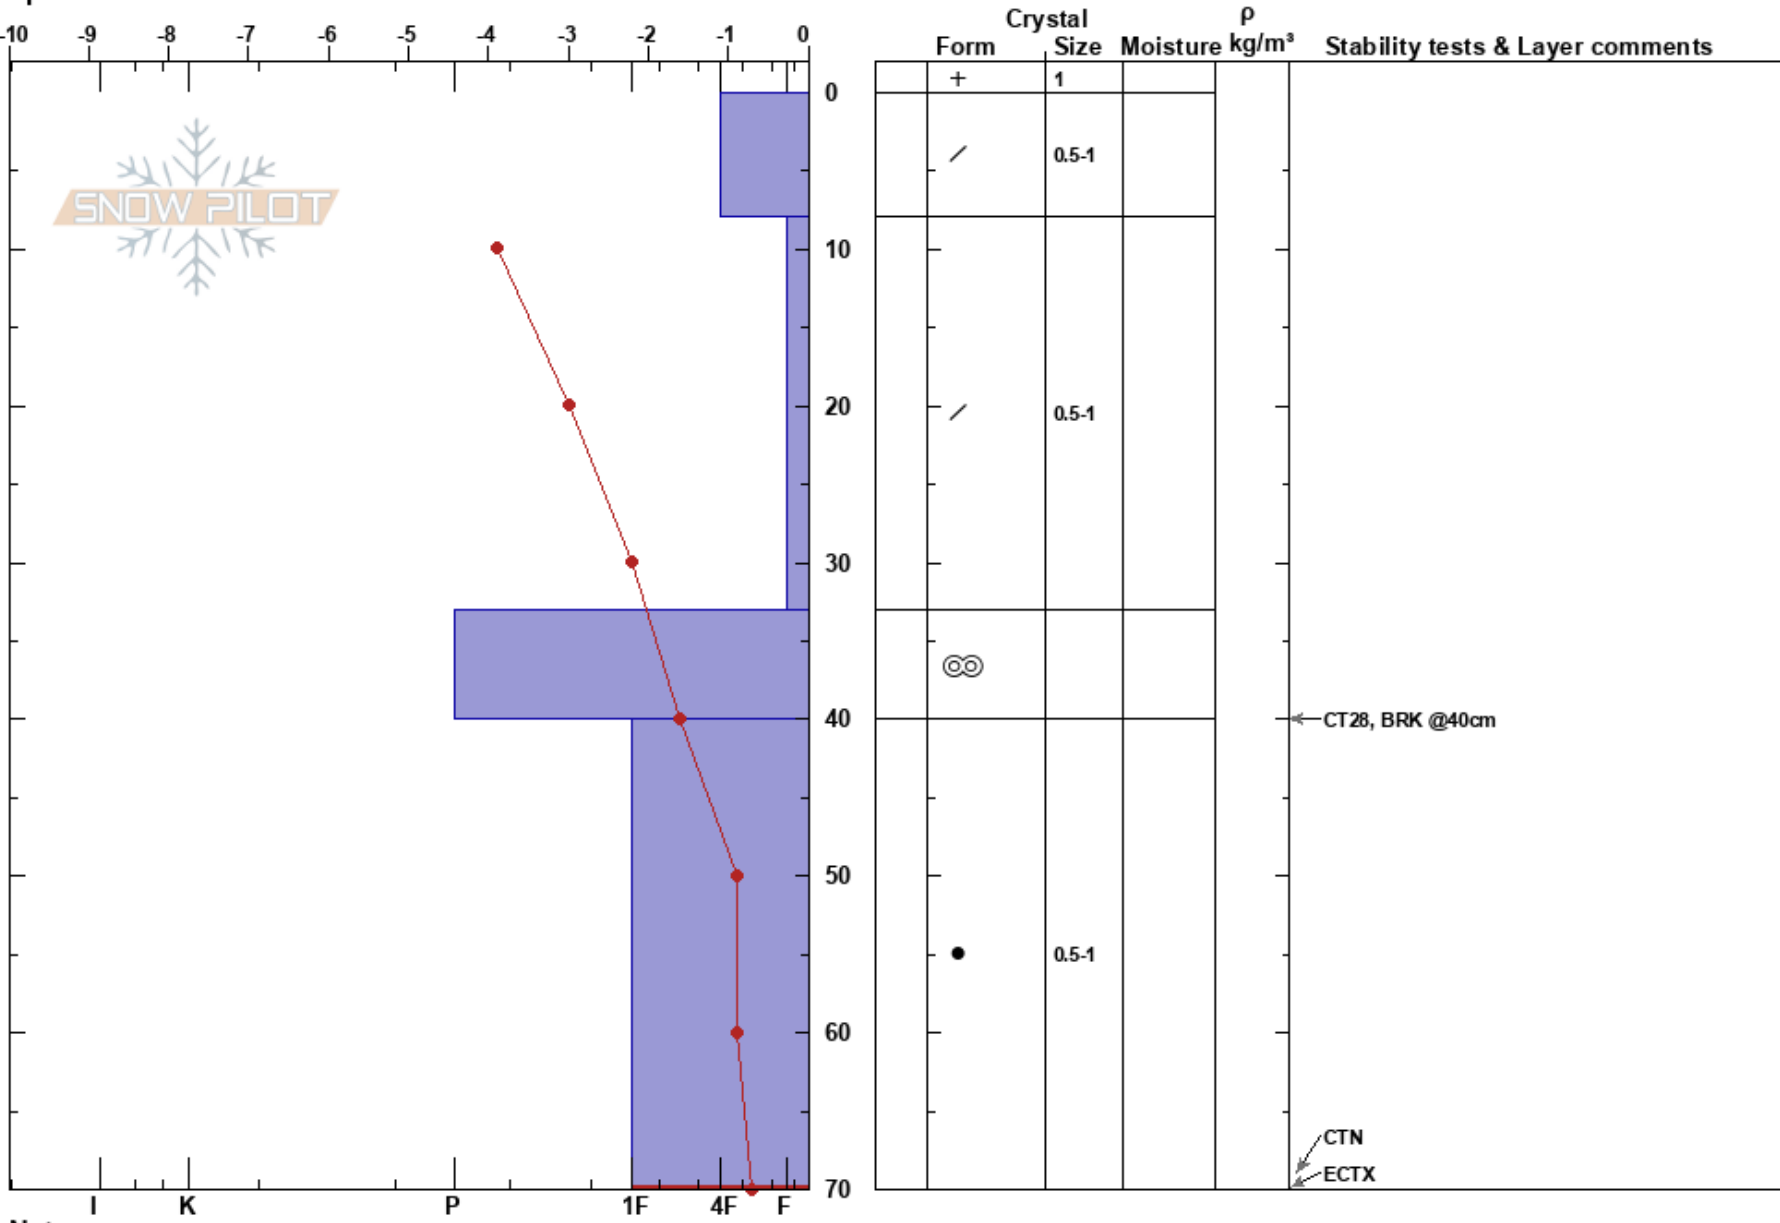

Double Exposure
 Canadian Rockies
 AB
 Elevation: 2000 m
 Aspect: E
 Specifics:

Madeline Martin
 11/12/2023 - 12:20
 Co-ord:
 Slope Angle:
 Wind Loading:

Stability:
 Air Temperature: -7°C
 Sky Cover: OVC
 Precipitation: NO
 Wind: Calm

HS: 70
 Layer Notes:
 40-70cm: Problematic layer

CTN
 ECTX