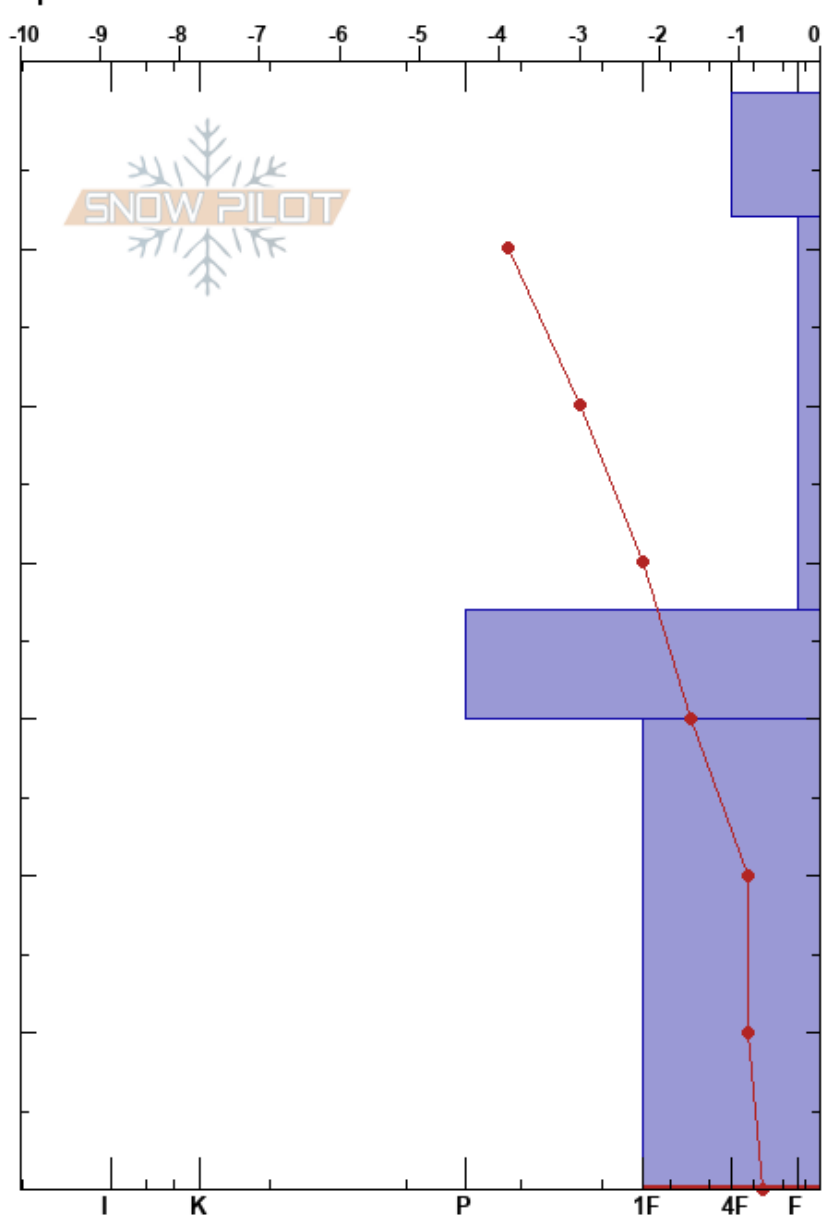

Double Exposure
 Canadian Rockies
 AB
 Elevation: 2000 m
 Aspect: E
 Specifics:

Madeline Martin
 11/12/2023 - 12:20
 Co-ord:
 Slope Angle:
 Wind Loading:

Stability: **HS:70**
 Air Temperature: -7°C
 Sky Cover: OVC
 Precipitation: NO
 Wind: Calm

Layer Notes:
 40-70cm: Problematic layer

Form	Crystal		ρ kg/m ³	Stability tests & Layer comments
	Size	Moisture		
+	1			
/	0.5-1			
/	0.5-1			
⊗				
•	0.5-1			← CT28, BRK @40cm
				CTN ECTX

Notes: