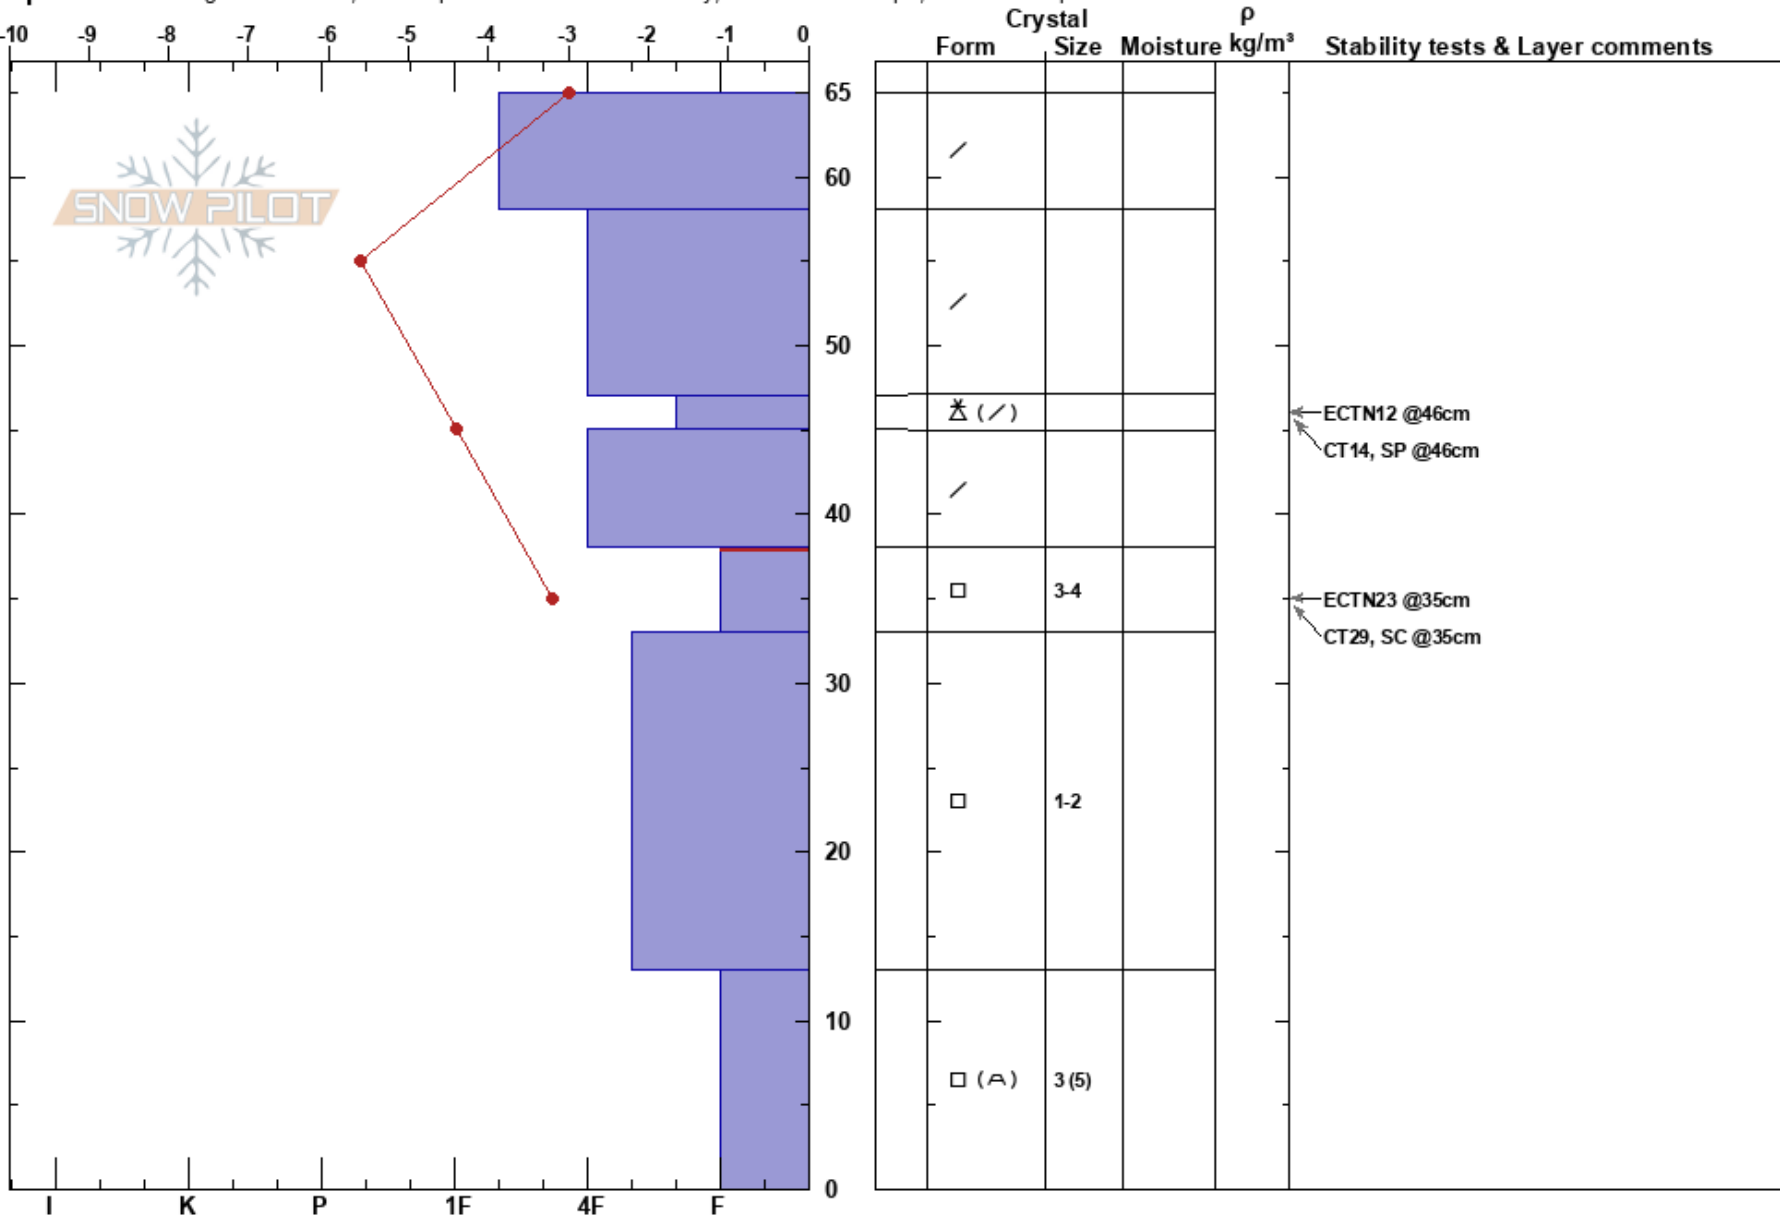

Below Wildcard
 Carson Range
 NV
 Elevation: 9120 ft
 Aspect:

wendy antibus
 12/11/2023 - 1:00pm
 Co-ord: 39.31322N, -119.88869W
 Slope Angle: 10°
 Wind Loading:

Stability:
 Air Temperature: HS:65 PF:40
 Sky Cover: SCT
 Precipitation: NO
 Wind: N Light Breeze
 Layer Notes: 38-33cm: Problematic layer

Specifics: Pit dug in a Ski Area; Pit is representative of backcountry; Ski tracks on slope; We skied slope

Notes: