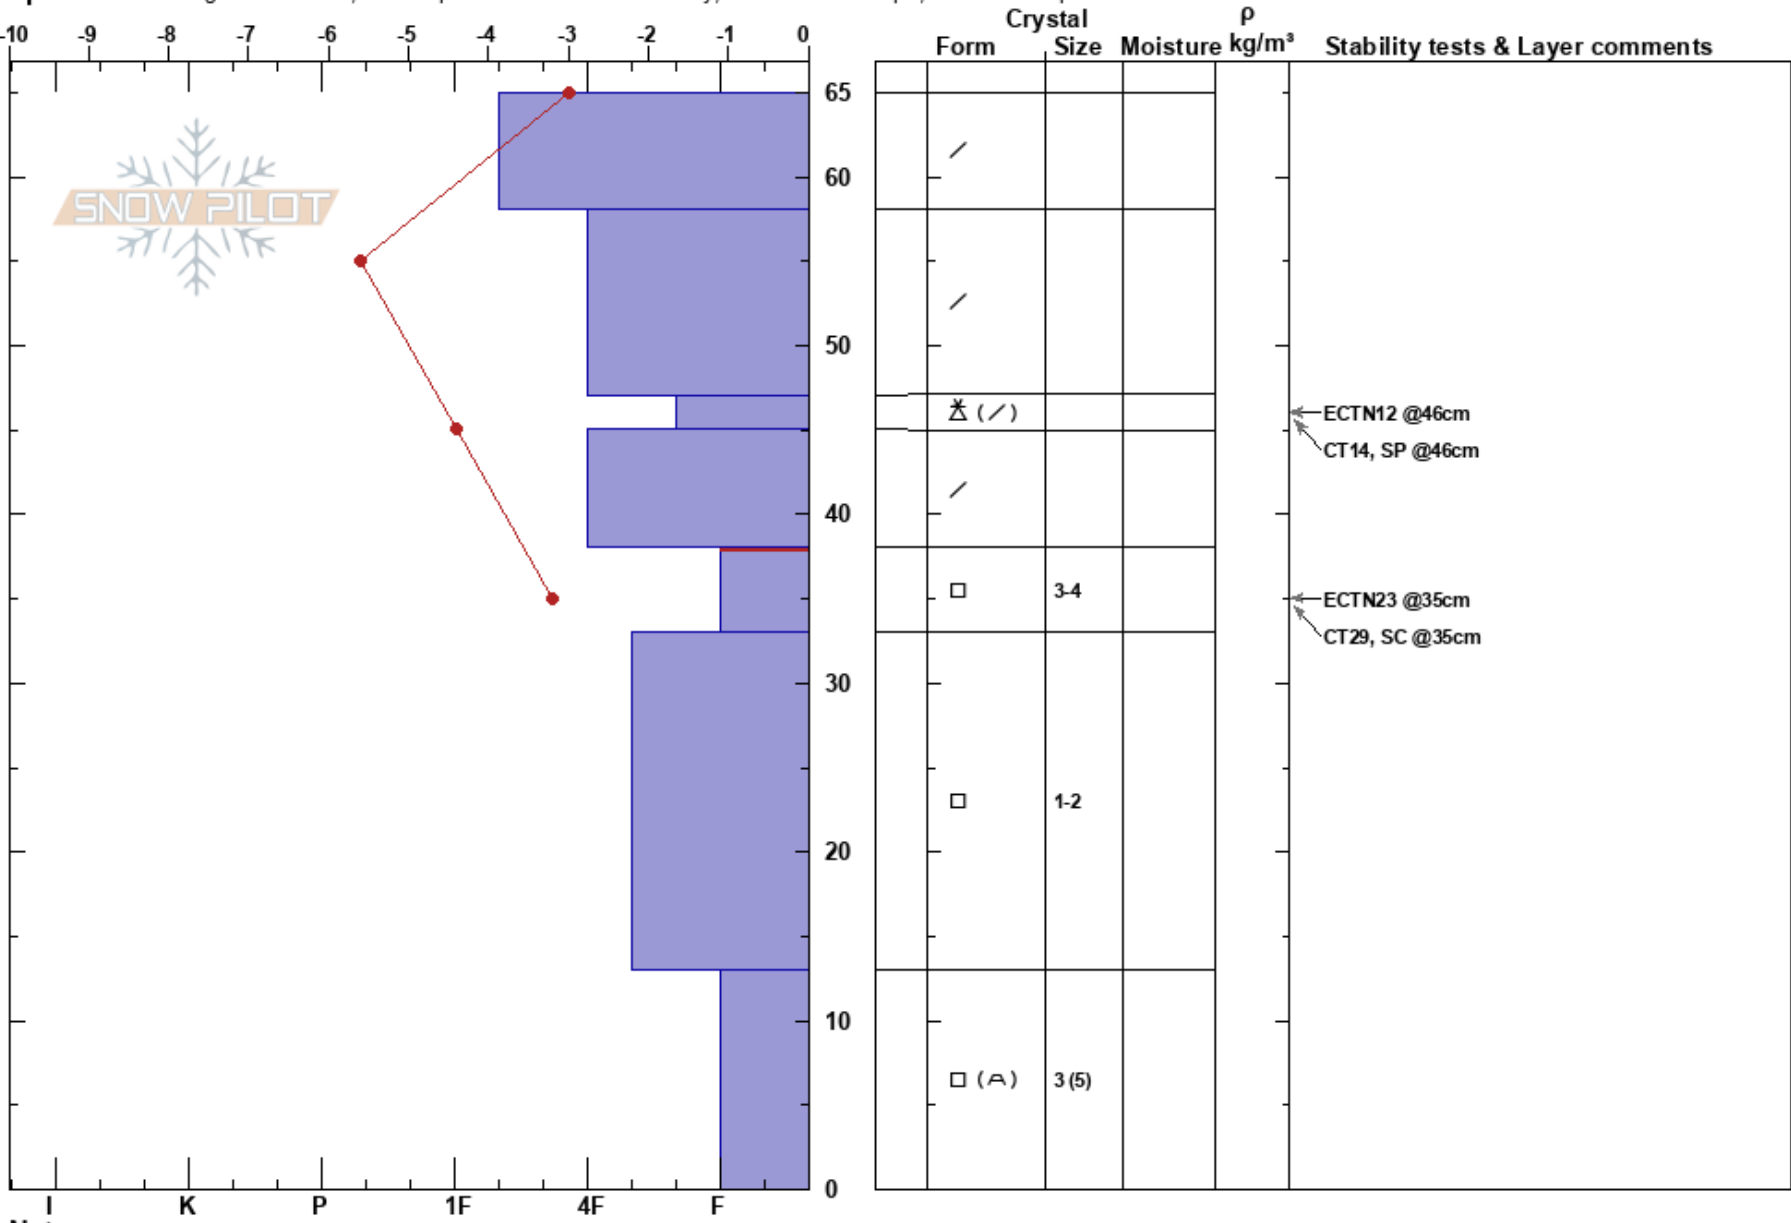

Below Wildcard
 Carson Range
 NV
 Elevation: 9120 ft
 Aspect:

wendy antibus
 12/11/2023 - 1:00pm
 Co-ord: 39.31322N, -119.88869W
 Slope Angle: 10°
 Wind Loading:

Stability:
 Air Temperature: HS:65 PF:40
 Sky Cover: SCT
 Precipitation: NO
 Wind: N Light Breeze
 Layer Notes: 38-33cm: Problematic layer

Specifics: Pit dug in a Ski Area; Pit is representative of backcountry; Ski tracks on slope; We skied slope

Notes: