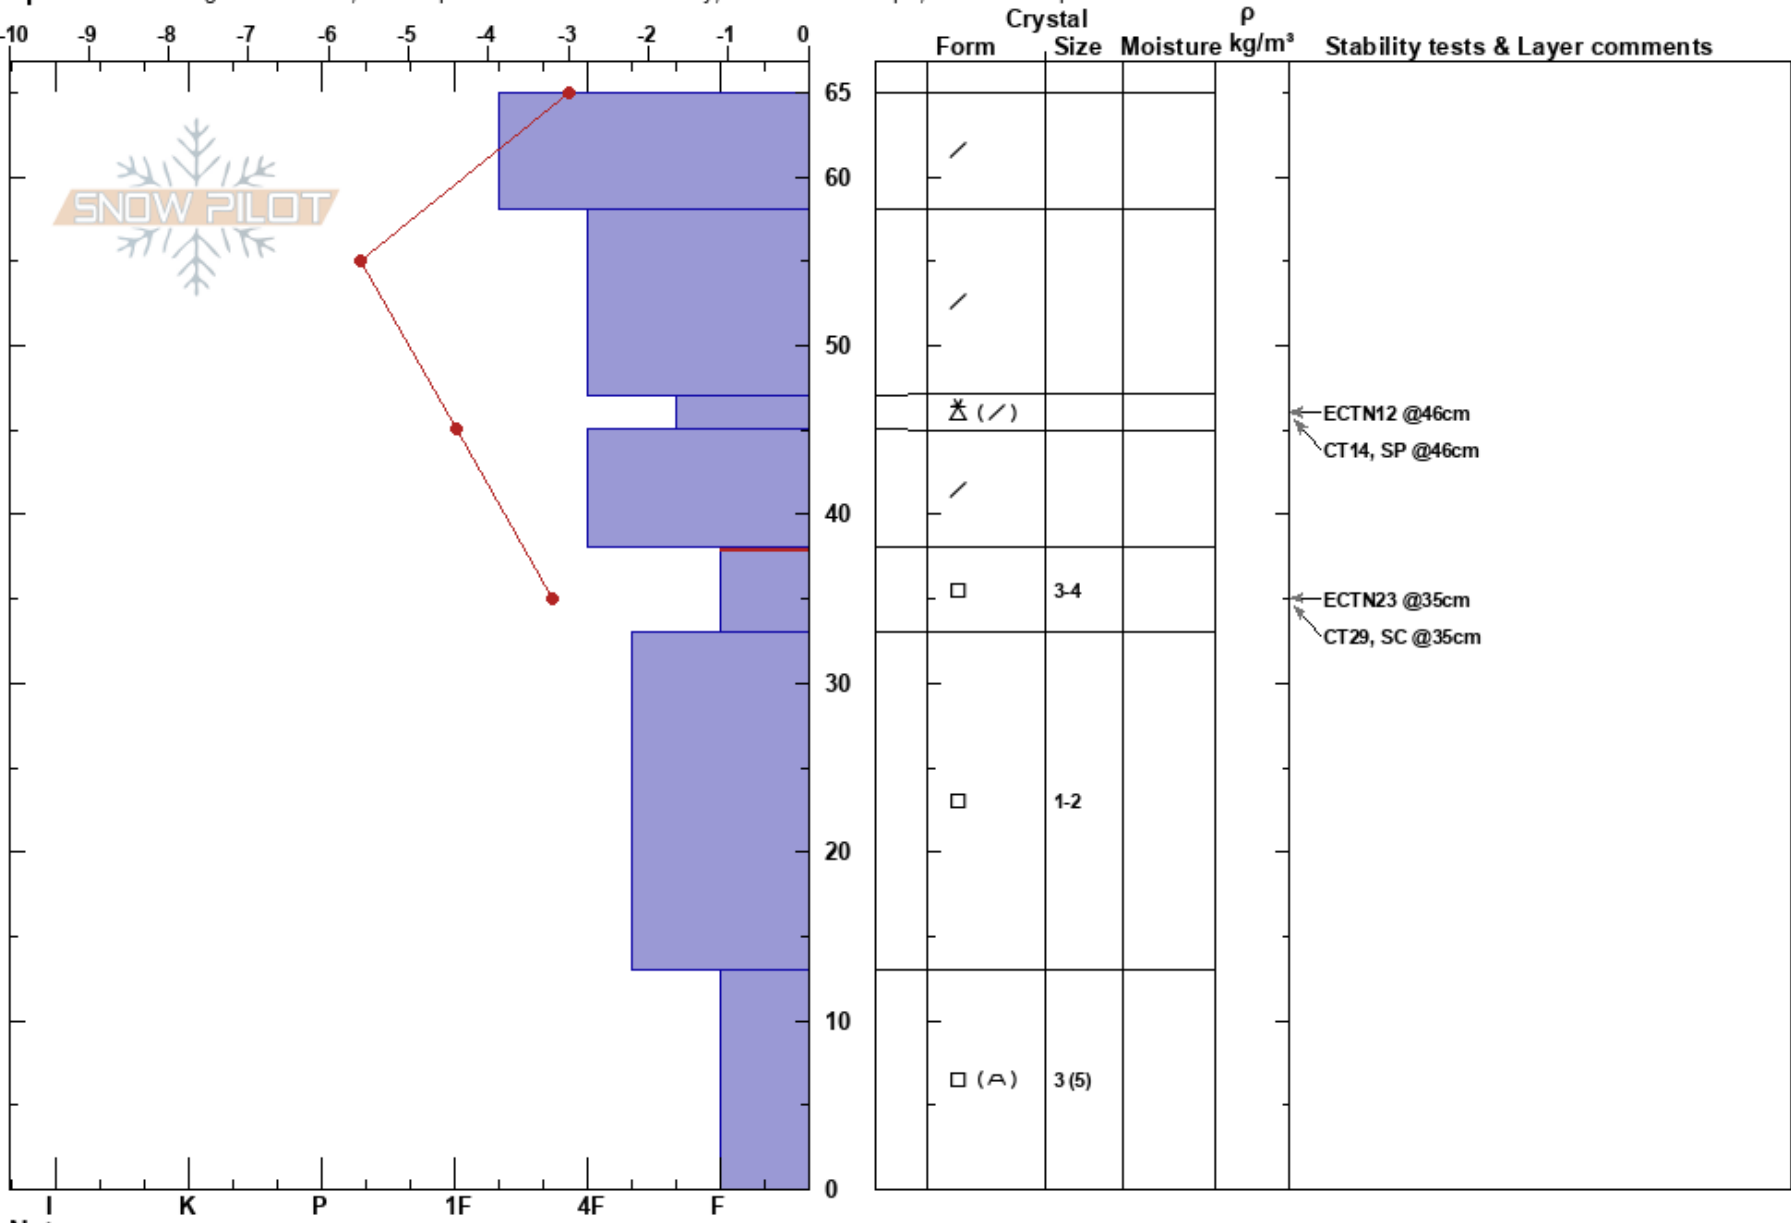

Below Wildcard  
 Carson Range  
 NV  
 Elevation: 9120 ft  
 Aspect:

wendy antibus  
 12/11/2023 - 1:00pm  
 Co-ord: 39.31322N, -119.88869W  
 Slope Angle: 10°  
 Wind Loading:

Stability:  
 Air Temperature: HS:65 PF:40  
 Sky Cover: SCT  
 Precipitation: NO  
 Wind: N Light Breeze  
 Layer Notes: 38-33cm: Problematic layer

Specifics: Pit dug in a Ski Area; Pit is representative of backcountry; Ski tracks on slope; We skied slope

Notes: