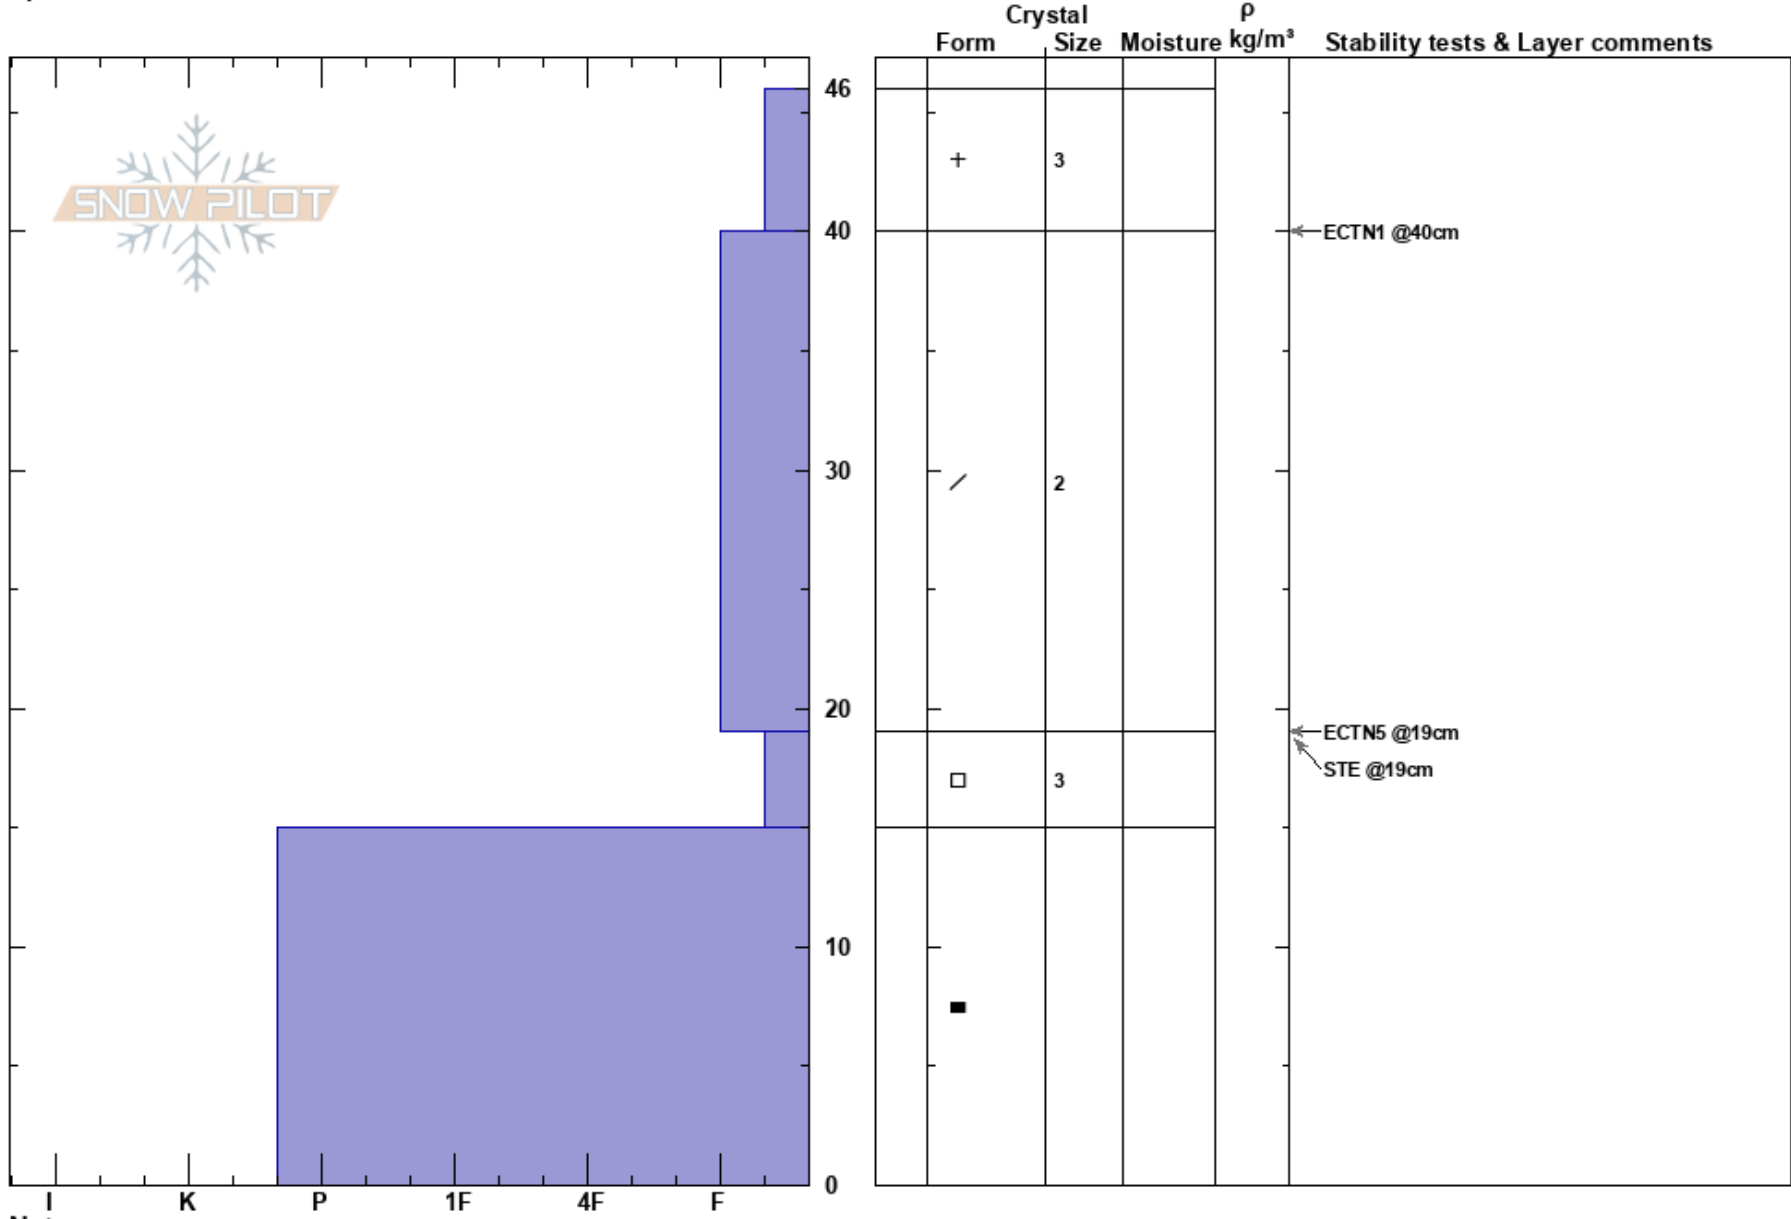

PF: 40

MT

Co-ord: 45.82867N, -110.92253W

Sky Cover: OVC

Elevation: 7380 ft

Slope Angle: 0°

Precipitation: NO

Aspect:

Wind Loading: no

Wind: S Light Breeze

Specifics: Pit dug in a Ski Area; Pit is representative of backcountry

Notes: Ella