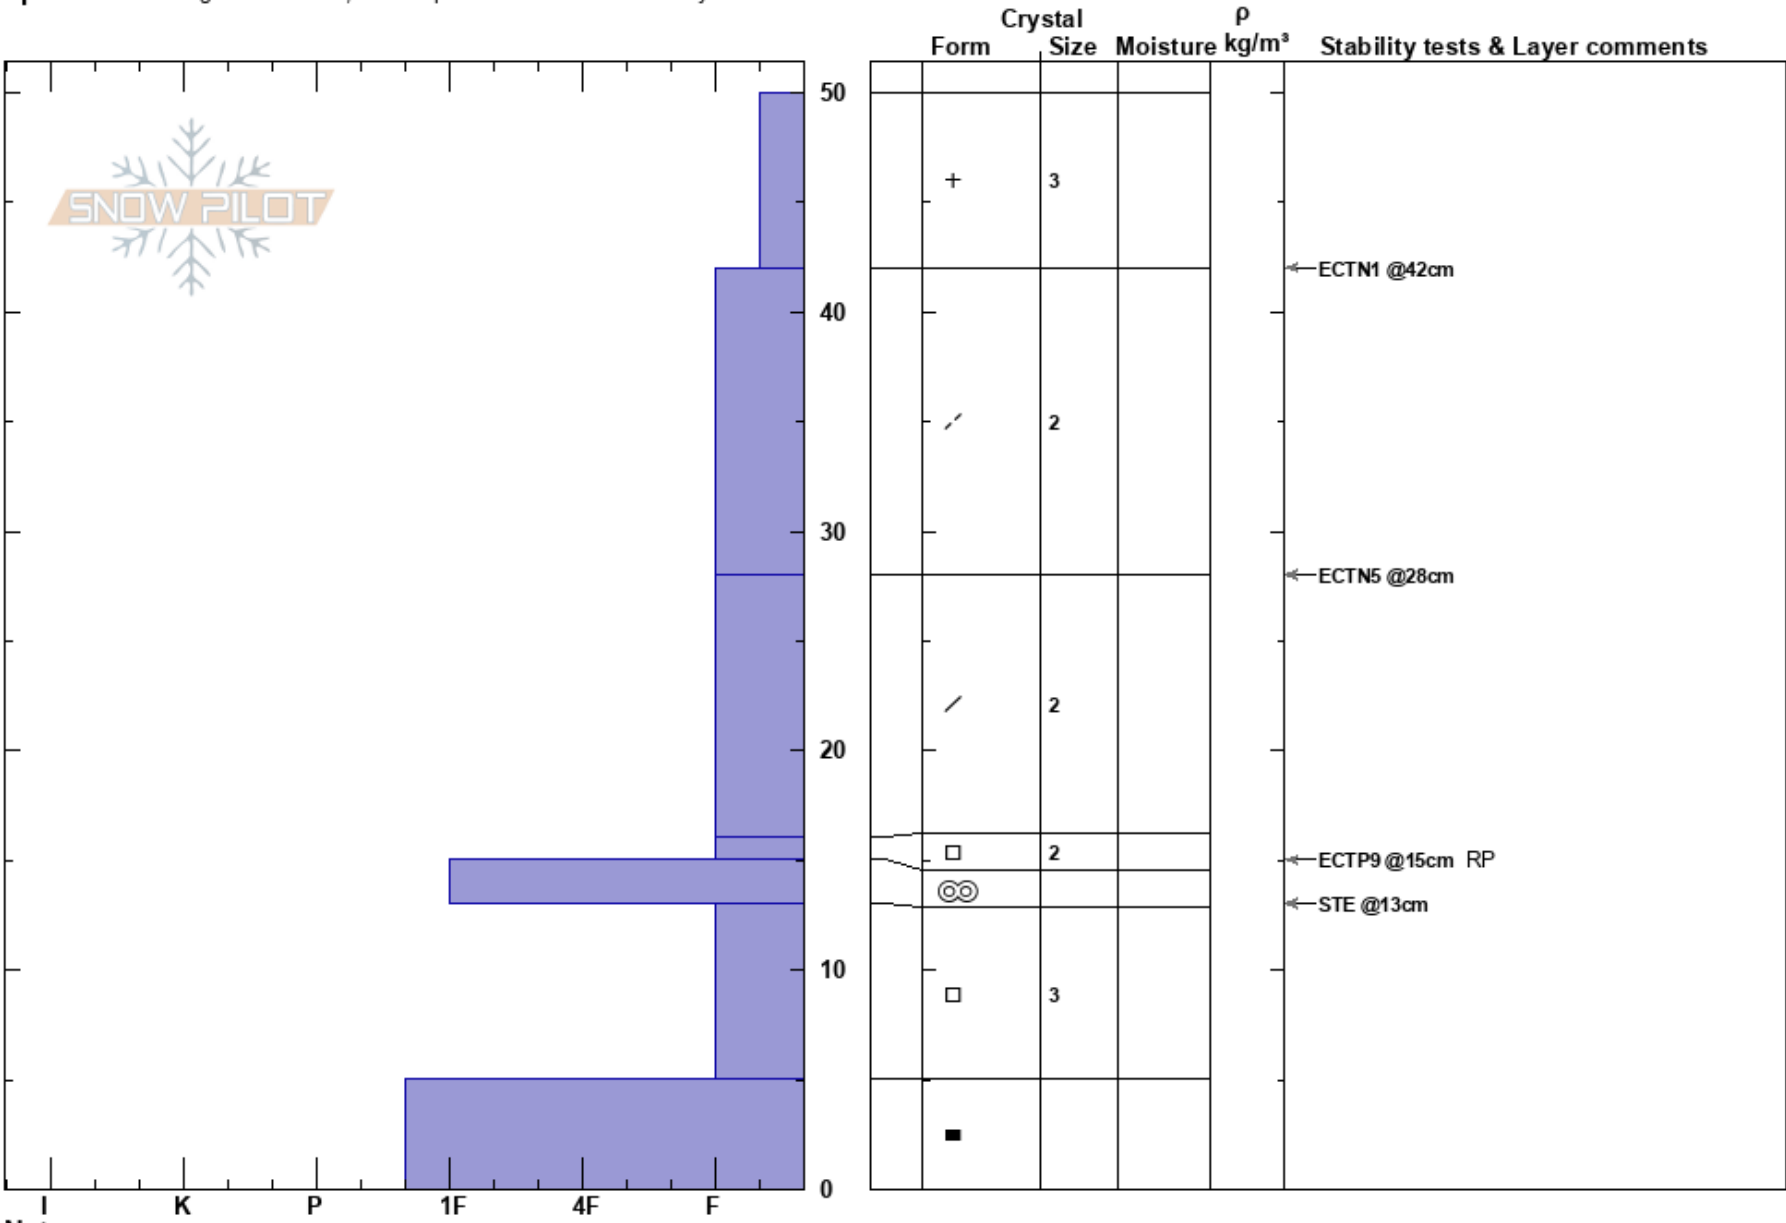

N Bowl Gun Area  
 Bridger Range  
 MT  
**Elevation:** 7380 ft  
**Aspect:** 126°  
**Specifics:** Pit dug in a Ski Area; Pit is representative of backcountry

Bridger Bowl  
 12/11/2023 - 9:15am  
**Co-ord:** 45.82619N, -110.92184W  
**Slope Angle:** 18°  
**Wind Loading:** no

**Stability:**  
**Air Temperature:**  
**Sky Cover:** OVC  
**Precipitation:** NO  
**Wind:** S Light Breeze

**HS:** 50  
**PF:** 50  
**Layer Notes:**

**Notes:** Ella