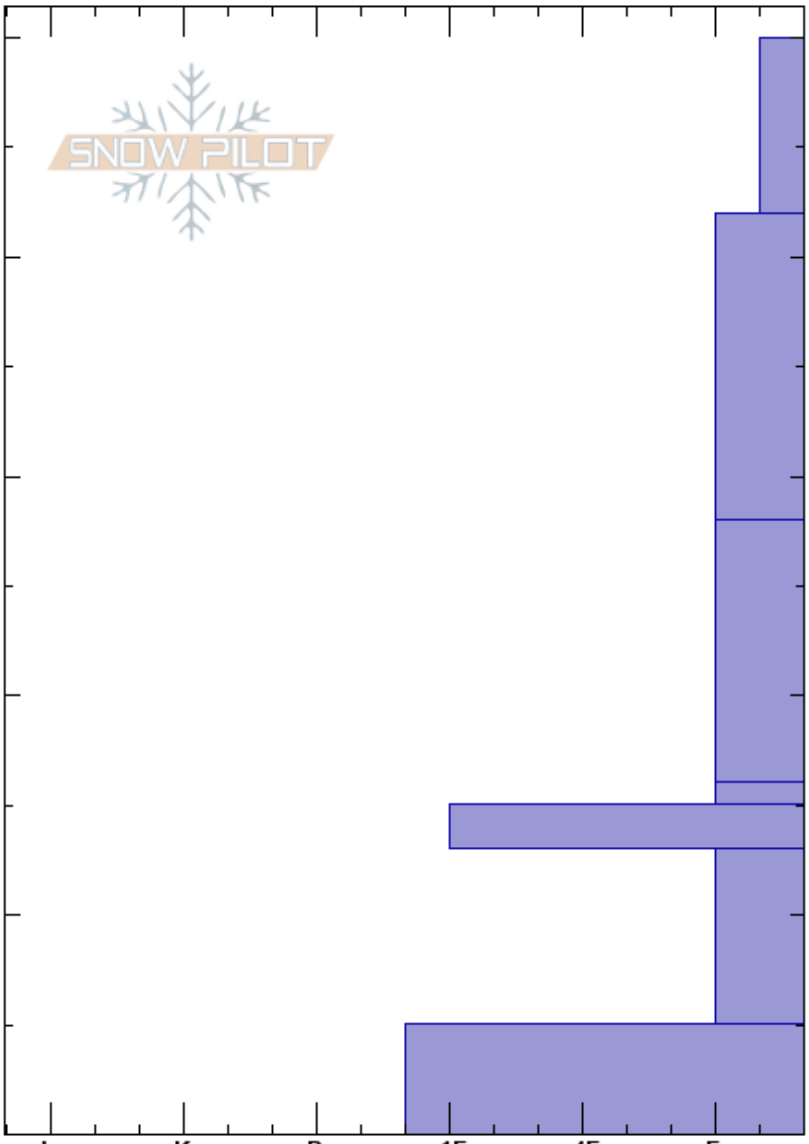

N Bowl Gun Area
 Bridger Range
 MT
 Elevation: 7380 ft
 Aspect: 126°
 Specifics: Pit dug in a Ski Area; Pit is representative of backcountry

Bridger Bowl
 12/11/2023 - 9:15am
 Co-ord: 45.82619N, -110.92184W
 Slope Angle: 18°
 Wind Loading: no

Stability: HS:50
 Air Temperature: PF: 50
 Sky Cover: OVC
 Precipitation: NO
 Wind: S Light Breeze

Layer Notes:

Crystal Form	Crystal Size	Moisture	ρ kg/m ³	Stability tests & Layer comments
+	3			
/	2			← ECTN1 @42cm
/	2			← ECTN5 @28cm
□	2			← ECTP9 @15cm RP
⊙⊙				← STE @13cm
□	3			
■				