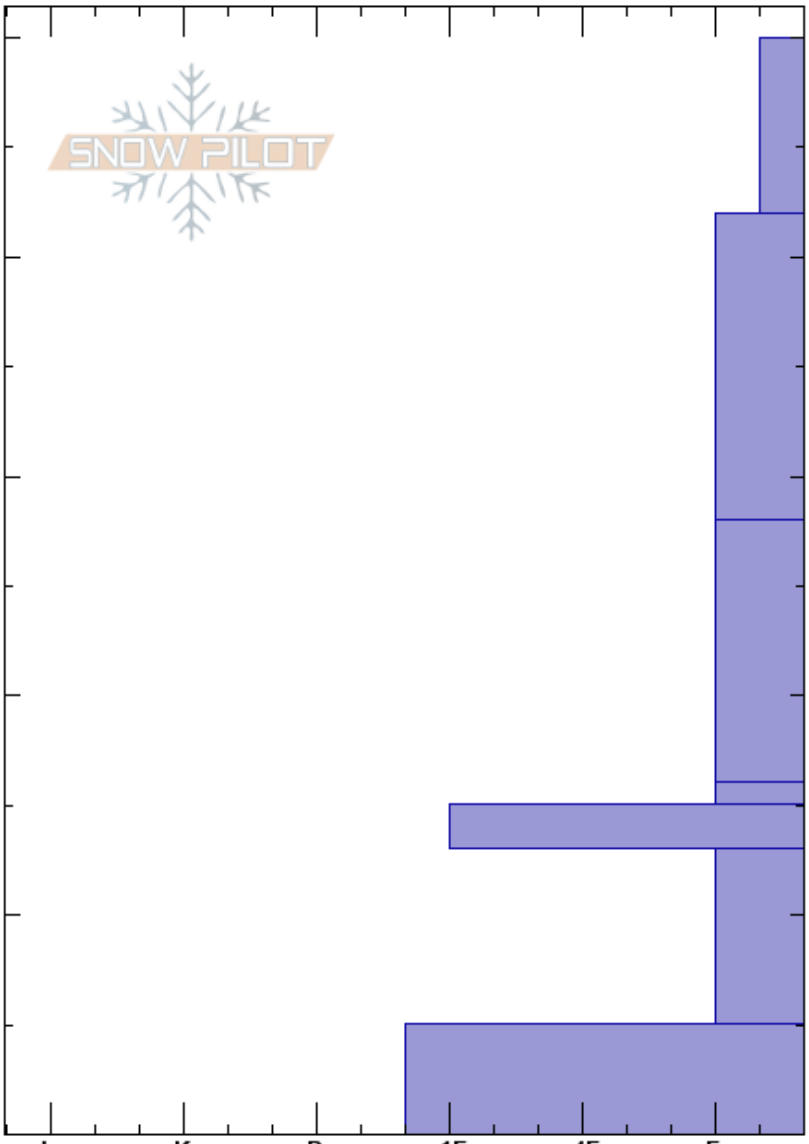

N Bowl Gun Area  
 Bridger Range  
 MT  
 Elevation: 7380 ft  
 Aspect: 126°  
 Specifics: Pit dug in a Ski Area; Pit is representative of backcountry

Bridger Bowl  
 12/11/2023 - 9:15am  
 Co-ord: 45.82619N, -110.92184W  
 Slope Angle: 18°  
 Wind Loading: no

Stability: **HS:50**  
 Air Temperature: **PF:50**  
 Sky Cover: OVC  
 Precipitation: NO  
 Wind: S Light Breeze

Layer Notes:

Crystal Form	Crystal Size	Moisture	$\rho$ kg/m <sup>3</sup>	Stability tests & Layer comments
+	3			
/	2			← ECTN1 @42cm
/	2			← ECTN5 @28cm
□	2			← ECTP9 @15cm RP
⊙⊙				← STE @13cm
□	3			
■				