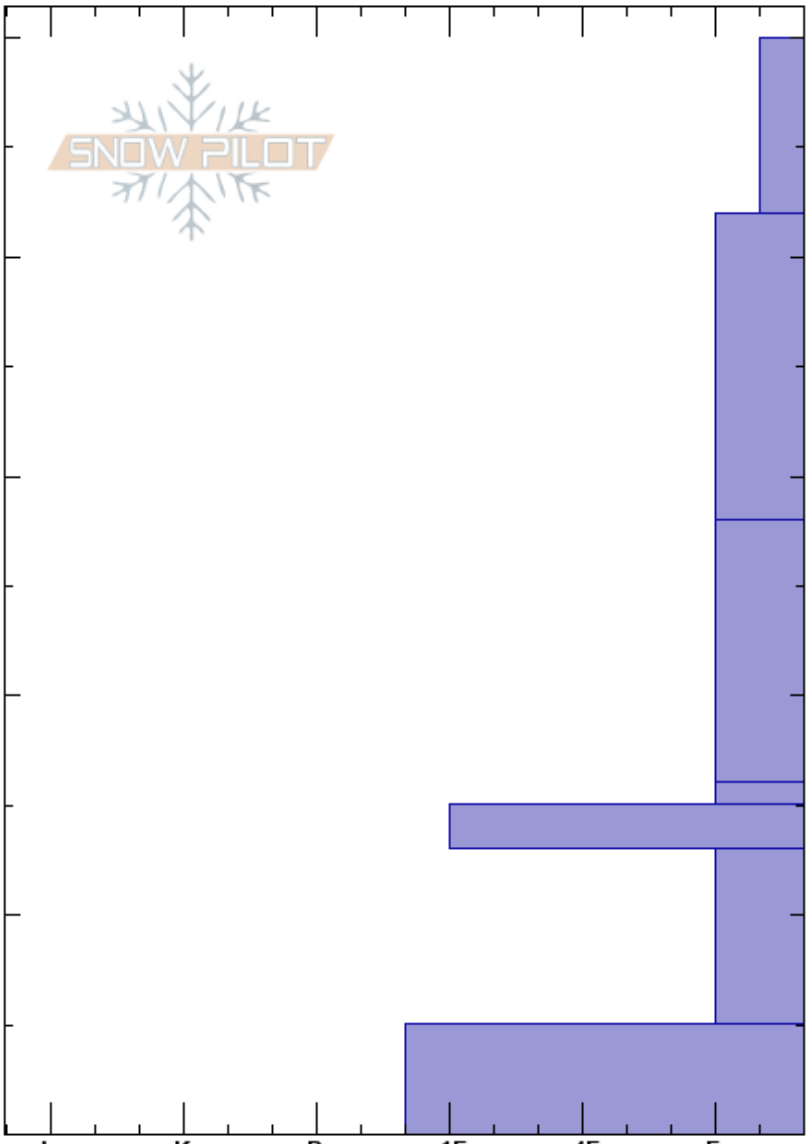

N Bowl Gun Area
 Bridger Range
 MT
Elevation: 7380 ft
Aspect: 126°
Specifics: Pit dug in a Ski Area; Pit is representative of backcountry

Bridger Bowl
 12/11/2023 - 9:15am
Co-ord: 45.82619N, -110.92184W
Slope Angle: 18°
Wind Loading: no

Stability:
Air Temperature:
Sky Cover: OVC
Precipitation: NO
Wind: S Light Breeze

HS: 50
PF: 50
Layer Notes:

Crystal Form	Crystal Size	Moisture	ρ kg/m ³	Stability tests & Layer comments
+	3			
/	2			← ECTN1 @42cm
/	2			← ECTN5 @28cm
□	2			← ECTP9 @15cm RP
⊙⊙				← STE @13cm
□	3			
■				