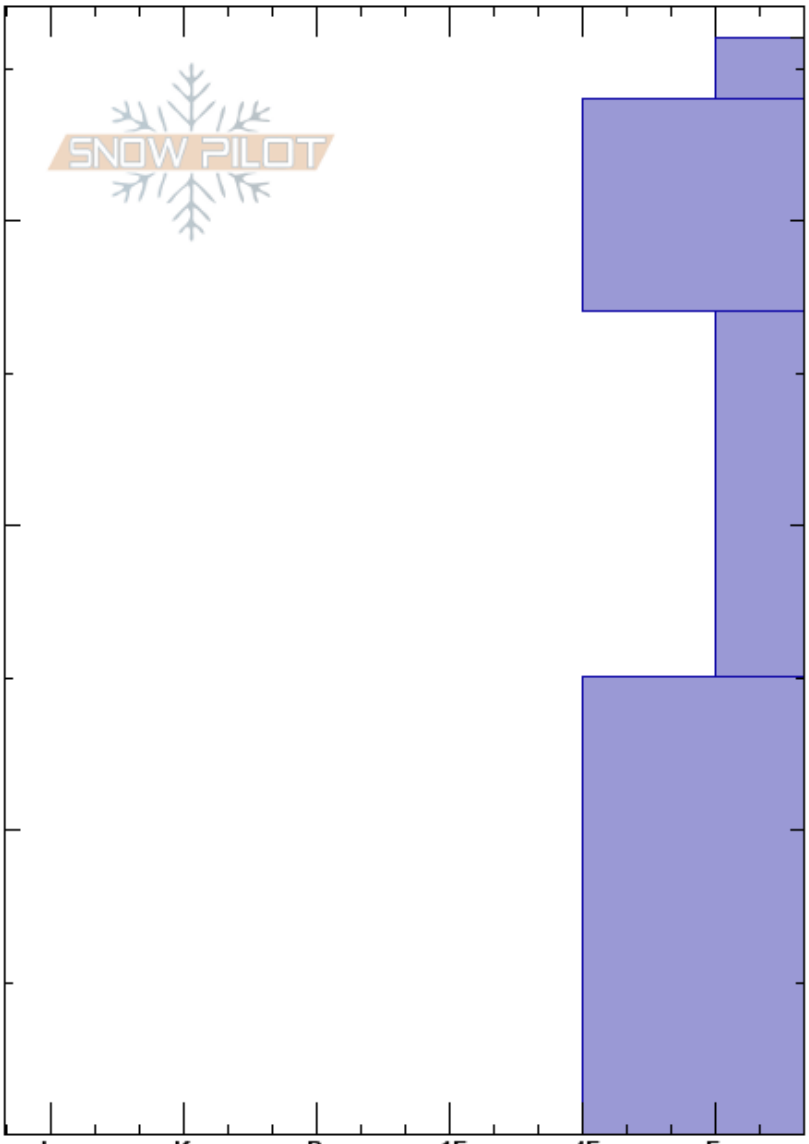

Lower Hully Gully  
 Bridger Range  
 MT  
**Elevation:** 6565 ft  
**Aspect:** 20°  
**Specifics:** Pit dug in a Ski Area

Bridger Bowl  
 12/10/2023 - 12:30pm  
**Co-ord:** 45.81837N, -110.91099W  
**Slope Angle:** 45°  
**Wind Loading:** previous

**Stability:**  
**Air Temperature:**  
**Sky Cover:** OVC  
**Precipitation:** NO  
**Wind:** S Moderate

**HS:** 36  
**PF:** 36  
**Layer Notes:**

Crystal Form	Crystal Size	Moisture	$\rho$ kg/m <sup>3</sup>	Stability tests & Layer comments
+	2-3			
/	1			← ECTN5 @27cm
/	1-2			← ECTN13 @15cm
• (☐)	1-1.5			← STE @0cm