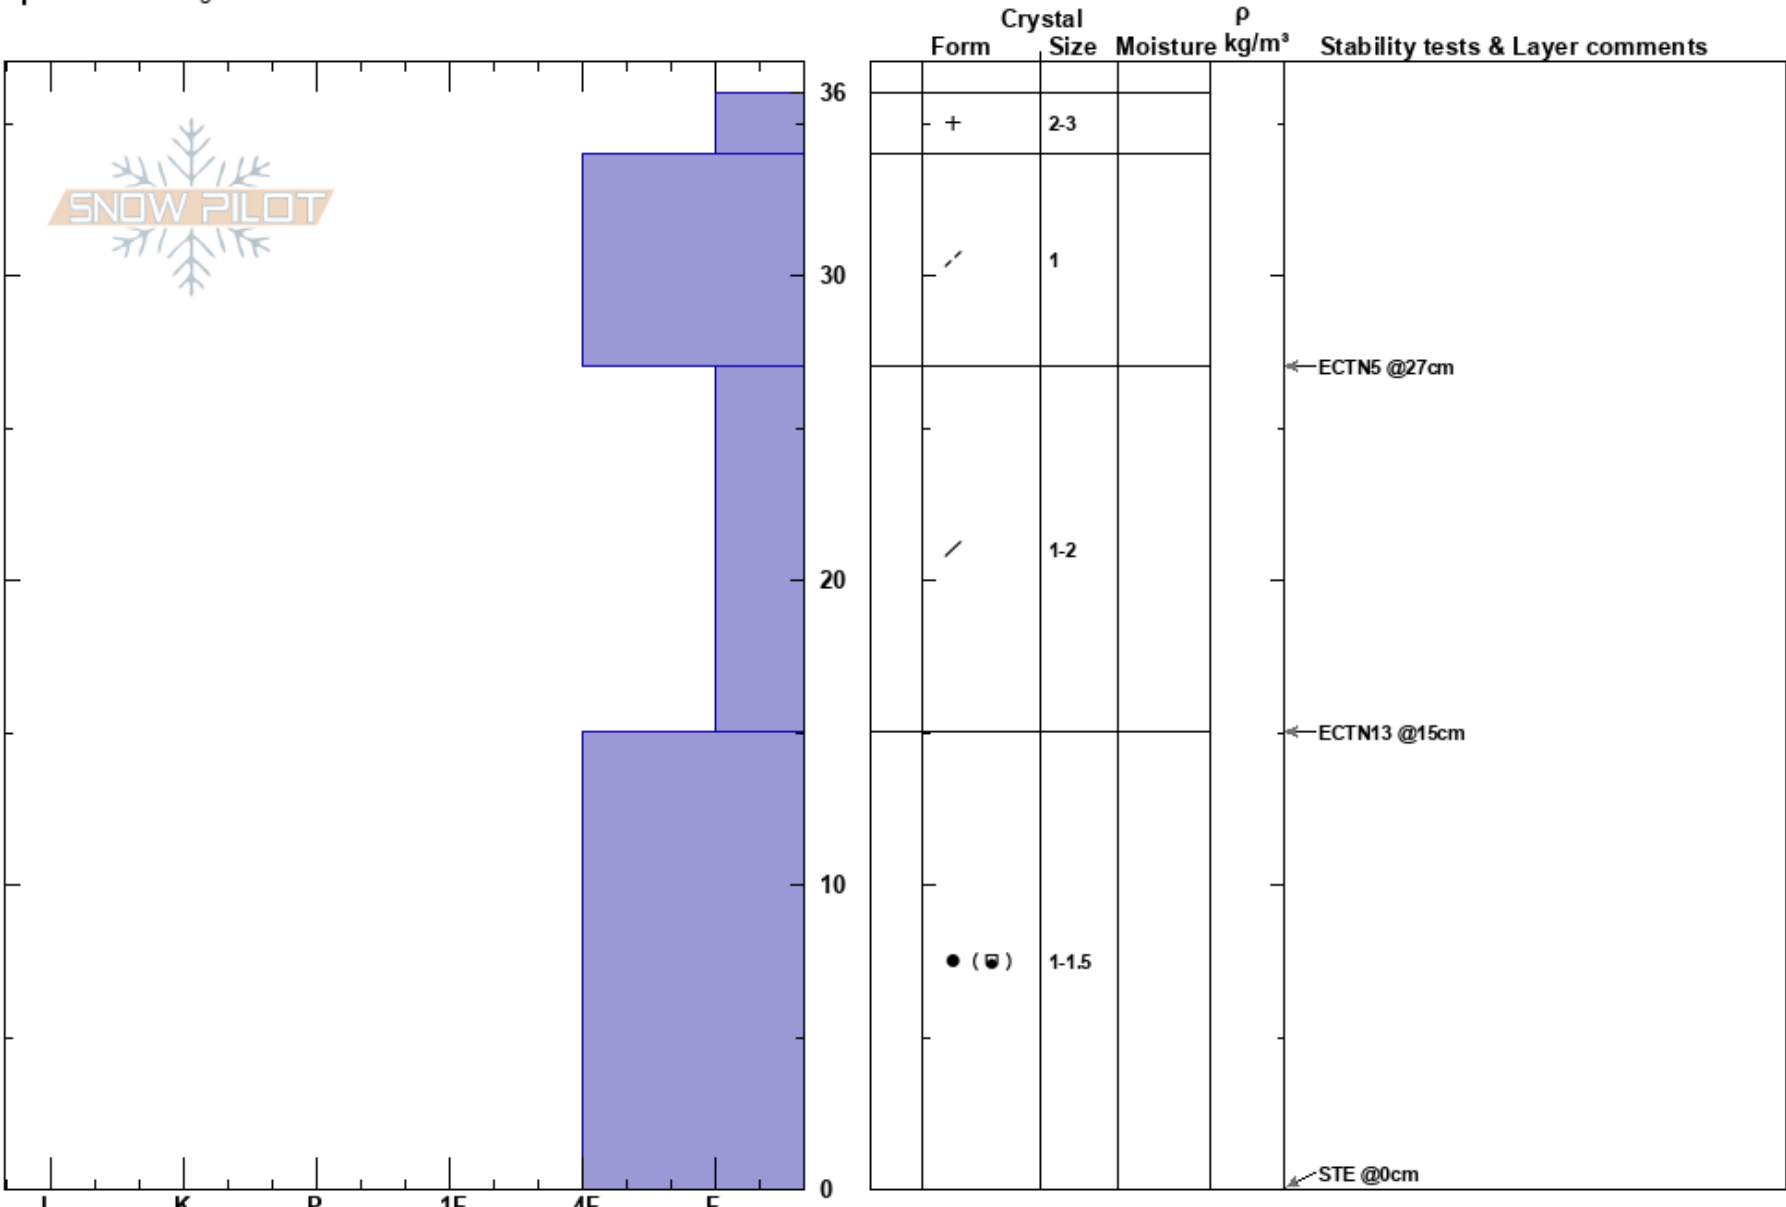

Lower Hully Gully
 Bridger Range
 MT
Elevation: 6565 ft
Aspect: 20°
Specifics: Pit dug in a Ski Area

Bridger Bowl
 12/10/2023 - 12:30pm
Co-ord: 45.81837N, -110.91099W
Slope Angle: 45°
Wind Loading: previous

Stability:
Air Temperature:
Sky Cover: OVC
Precipitation: NO
Wind: S Moderate

HS: 36
PF: 36
Layer Notes:

Notes: Ella