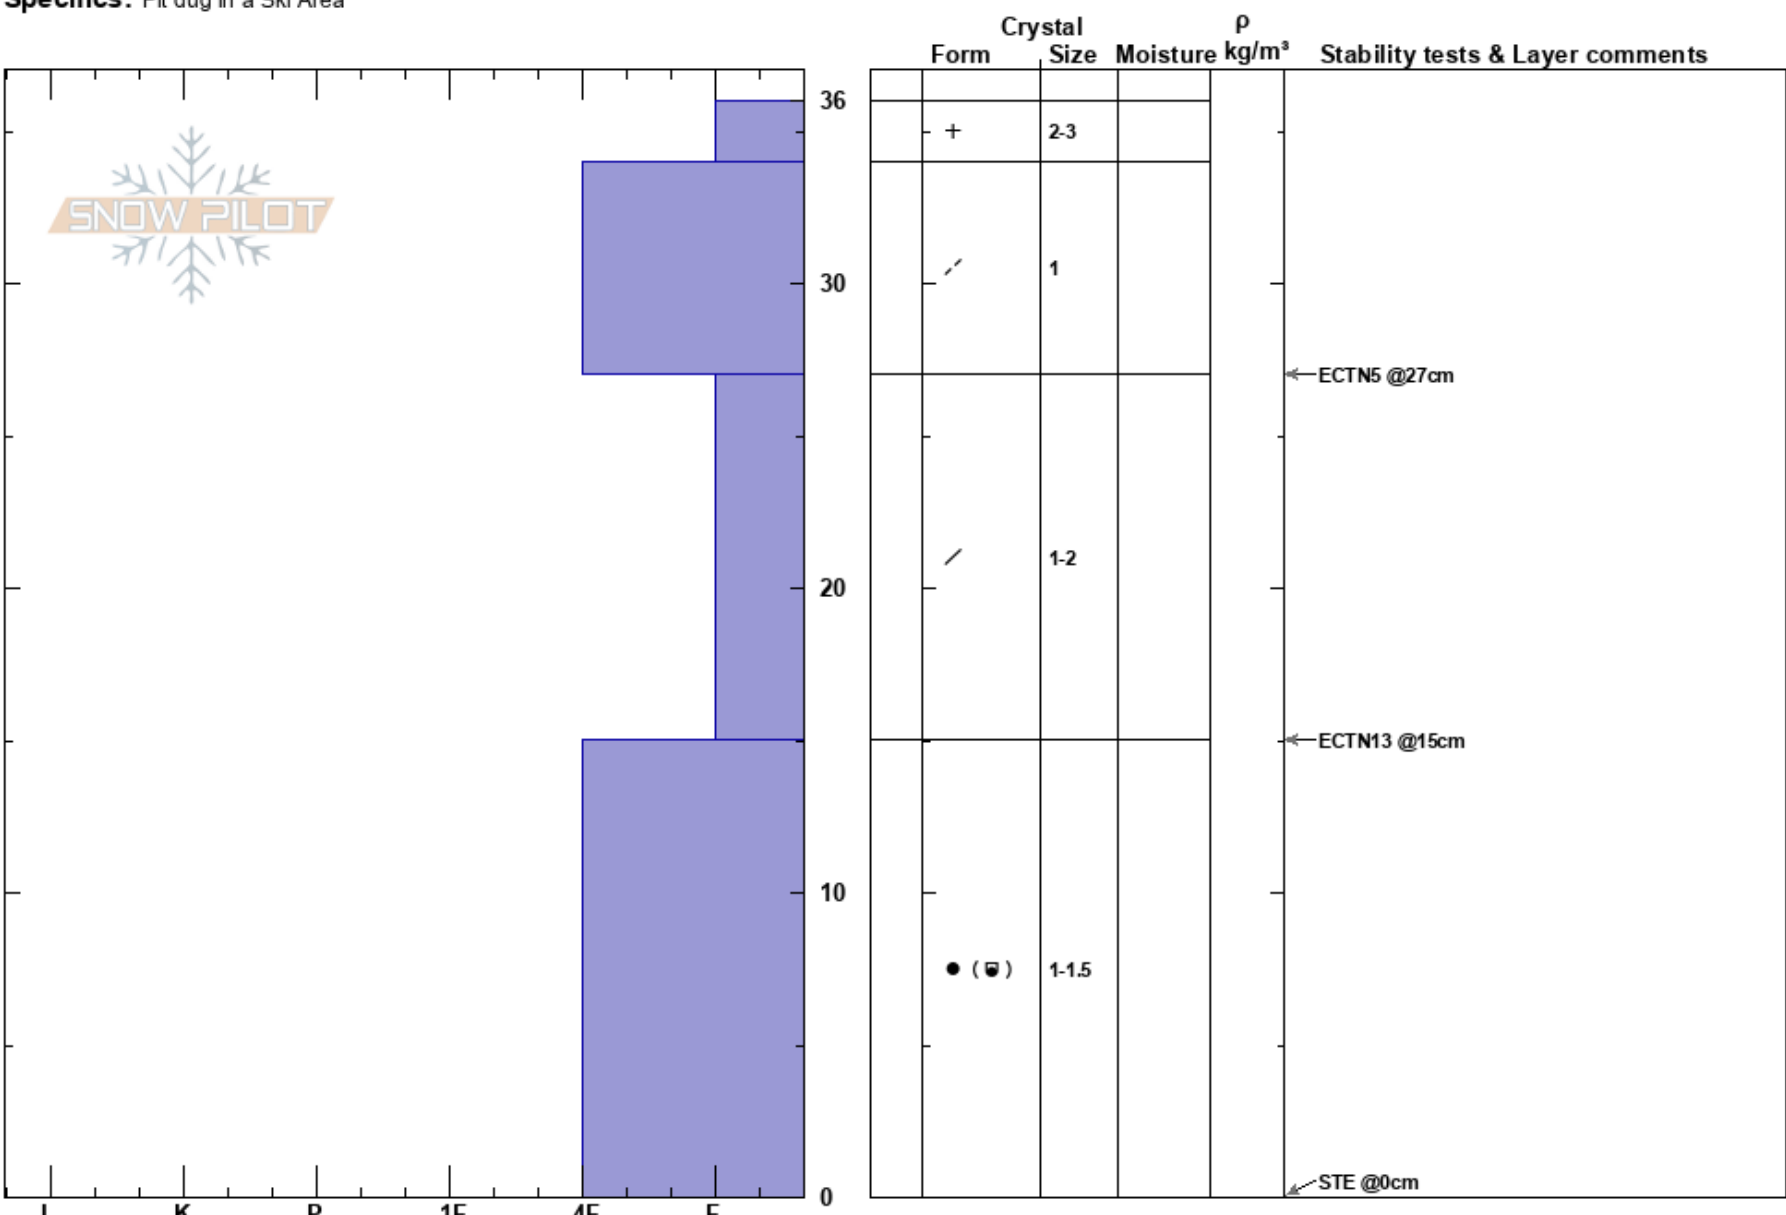

Lower Hully Gully
 Bridger Range
 MT
Elevation: 6565 ft
Aspect: 20°
Specifics: Pit dug in a Ski Area

Bridger Bowl
 12/10/2023 - 12:30pm
Co-ord: 45.81837N, -110.91099W
Slope Angle: 45°
Wind Loading: previous

Stability:
Air Temperature:
Sky Cover: OVC
Precipitation: NO
Wind: S Moderate

HS: 36
PF: 36
Layer Notes:

Notes: Ella