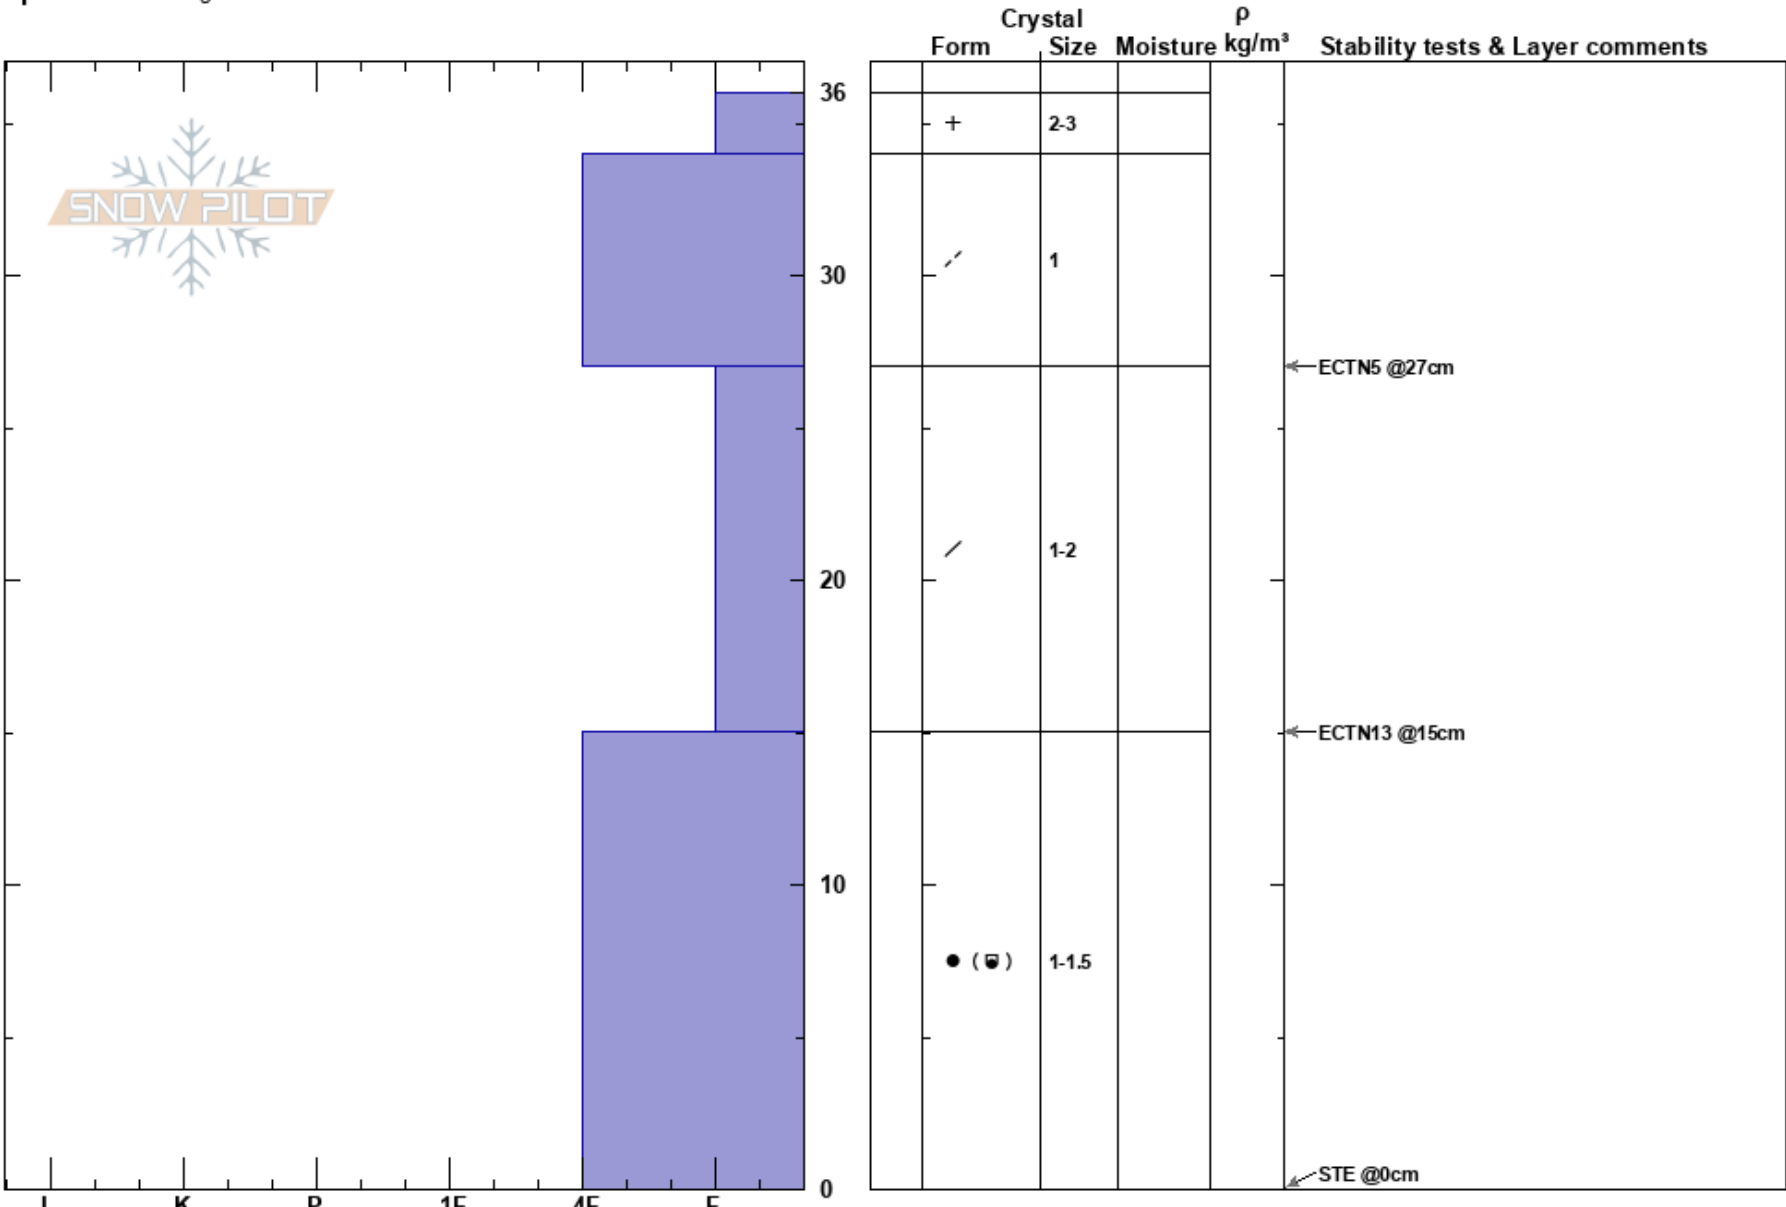

Lower Hully Gully  
 Bridger Range  
 MT  
**Elevation:** 6565 ft  
**Aspect:** 20°  
**Specifics:** Pit dug in a Ski Area

Bridger Bowl  
 12/10/2023 - 12:30pm  
**Co-ord:** 45.81837N, -110.91099W  
**Slope Angle:** 45°  
**Wind Loading:** previous

**Stability:**  
**Air Temperature:**  
**Sky Cover:** OVC  
**Precipitation:** NO  
**Wind:** S Moderate

**HS:** 36  
**PF:** 36  
**Layer Notes:**

**Notes:** Ella