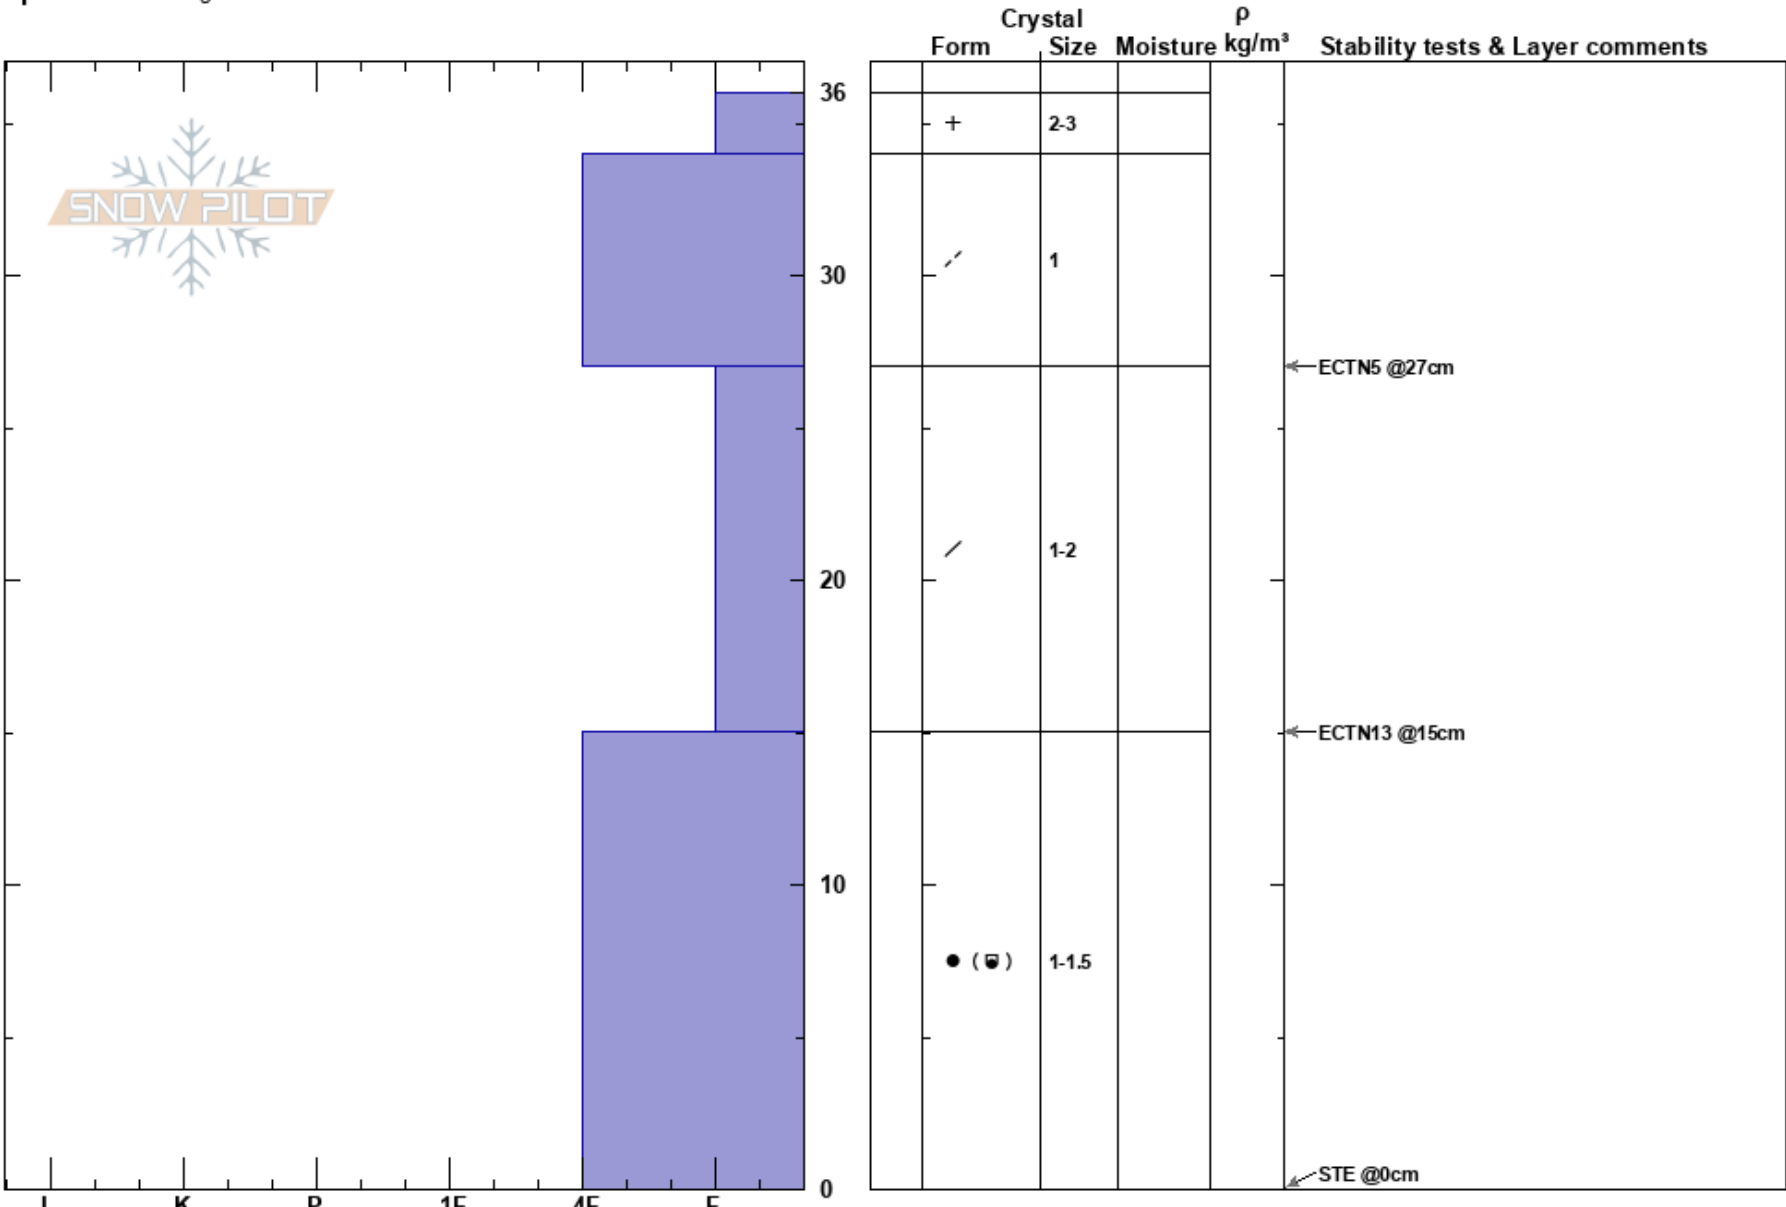

Lower Hully Gully  
 Bridger Range  
 MT  
**Elevation:** 6565 ft  
**Aspect:** 20°  
**Specifics:** Pit dug in a Ski Area

Bridger Bowl  
 12/10/2023 - 12:30pm  
**Co-ord:** 45.81837N, -110.91099W  
**Slope Angle:** 45°  
**Wind Loading:** previous

**Stability:**  
**Air Temperature:**  
**Sky Cover:** OVC  
**Precipitation:** NO  
**Wind:** S Moderate

**HS:** 36  
**PF:** 36  
**Layer Notes:**

Notes: Ella