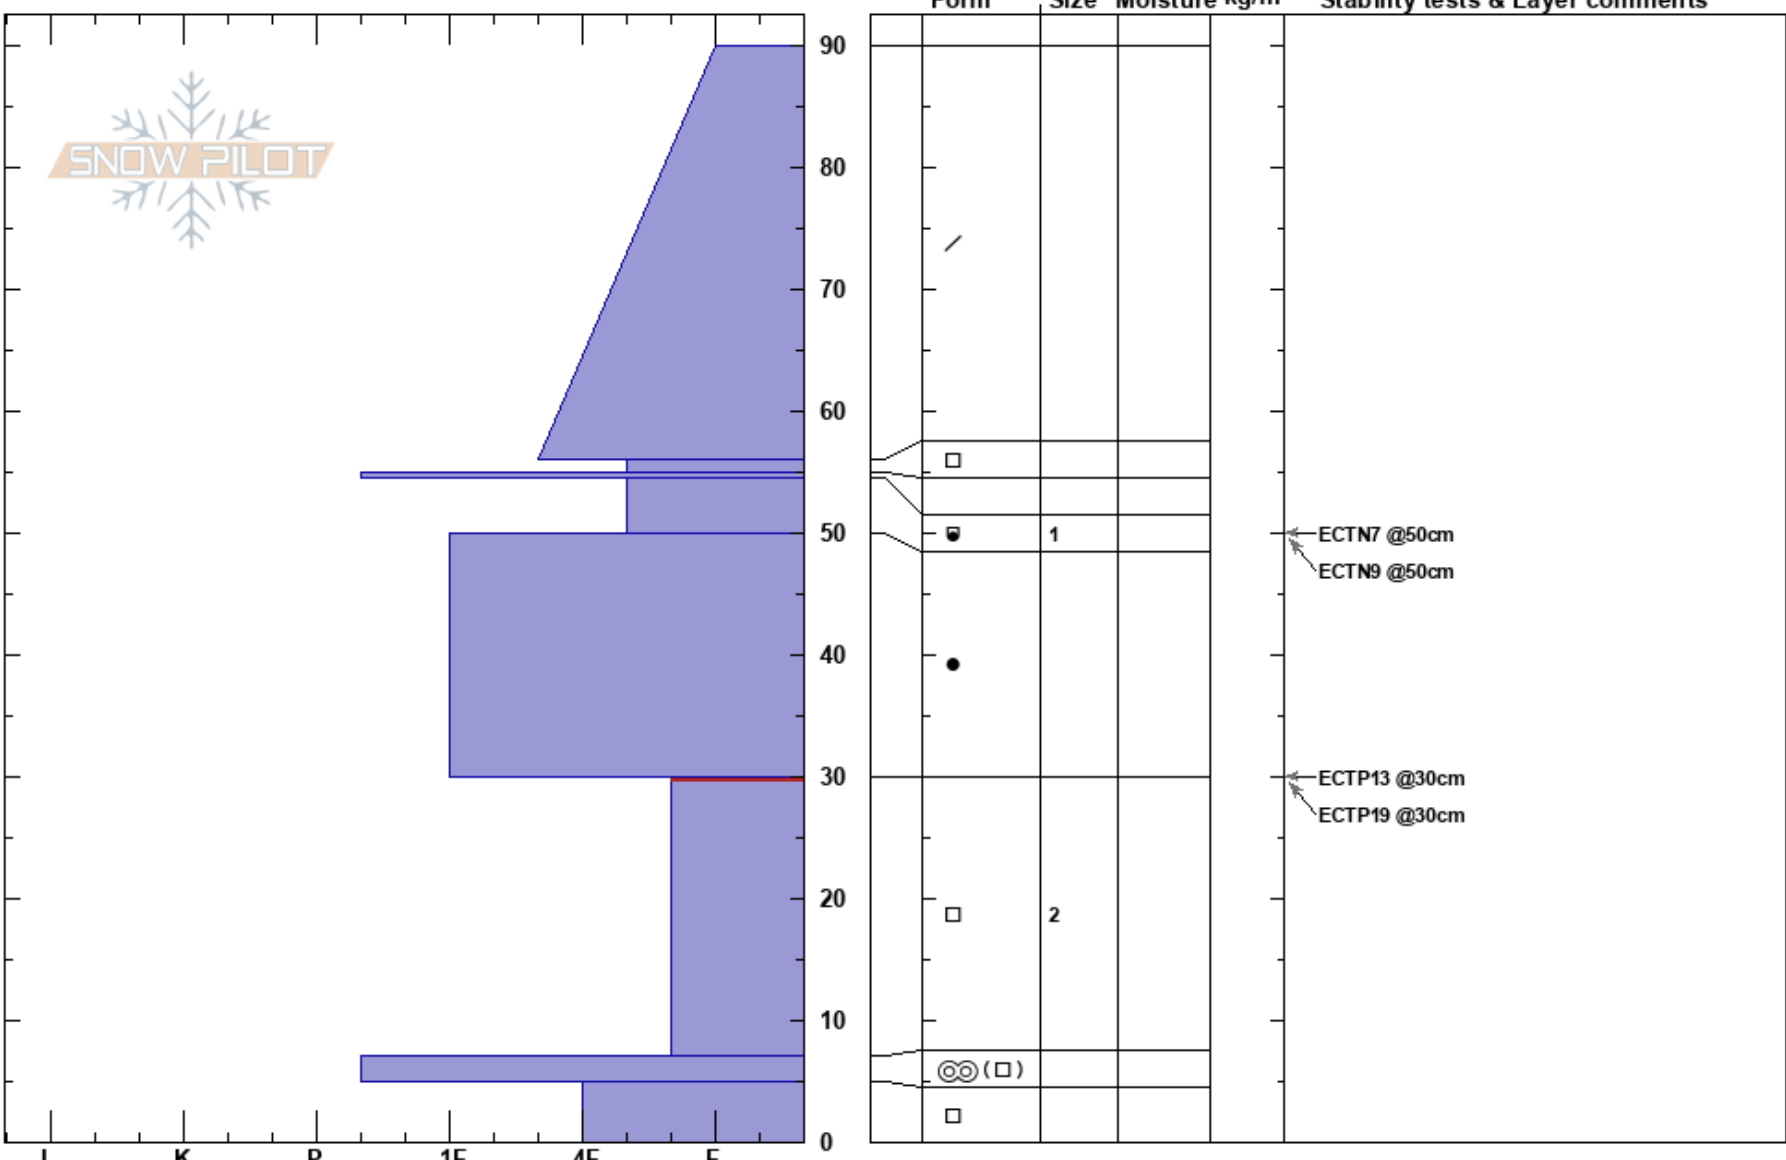

Saratoga Bowl - Top
 Teton Range
 WY
Elevation: 8300 ft
Aspect: E
Specifics: Pit dug in a Ski Area; Pit is representative of backcountry

Bobby Griffith
 12/11/2023 - 12:30pm
Co-ord: 43.60891N, -110.82921W
Slope Angle: 27°
Wind Loading:

Stability: Poor
Air Temperature: HS:90
Sky Cover:
Precipitation:
Wind:
Layer Notes:
 30-7cm: Problematic layer

Notes: Ice layer from 12/6-7 was starting to break down and generate facets above and below. Facets that were buried 12/1 are still very reactive and concerning.