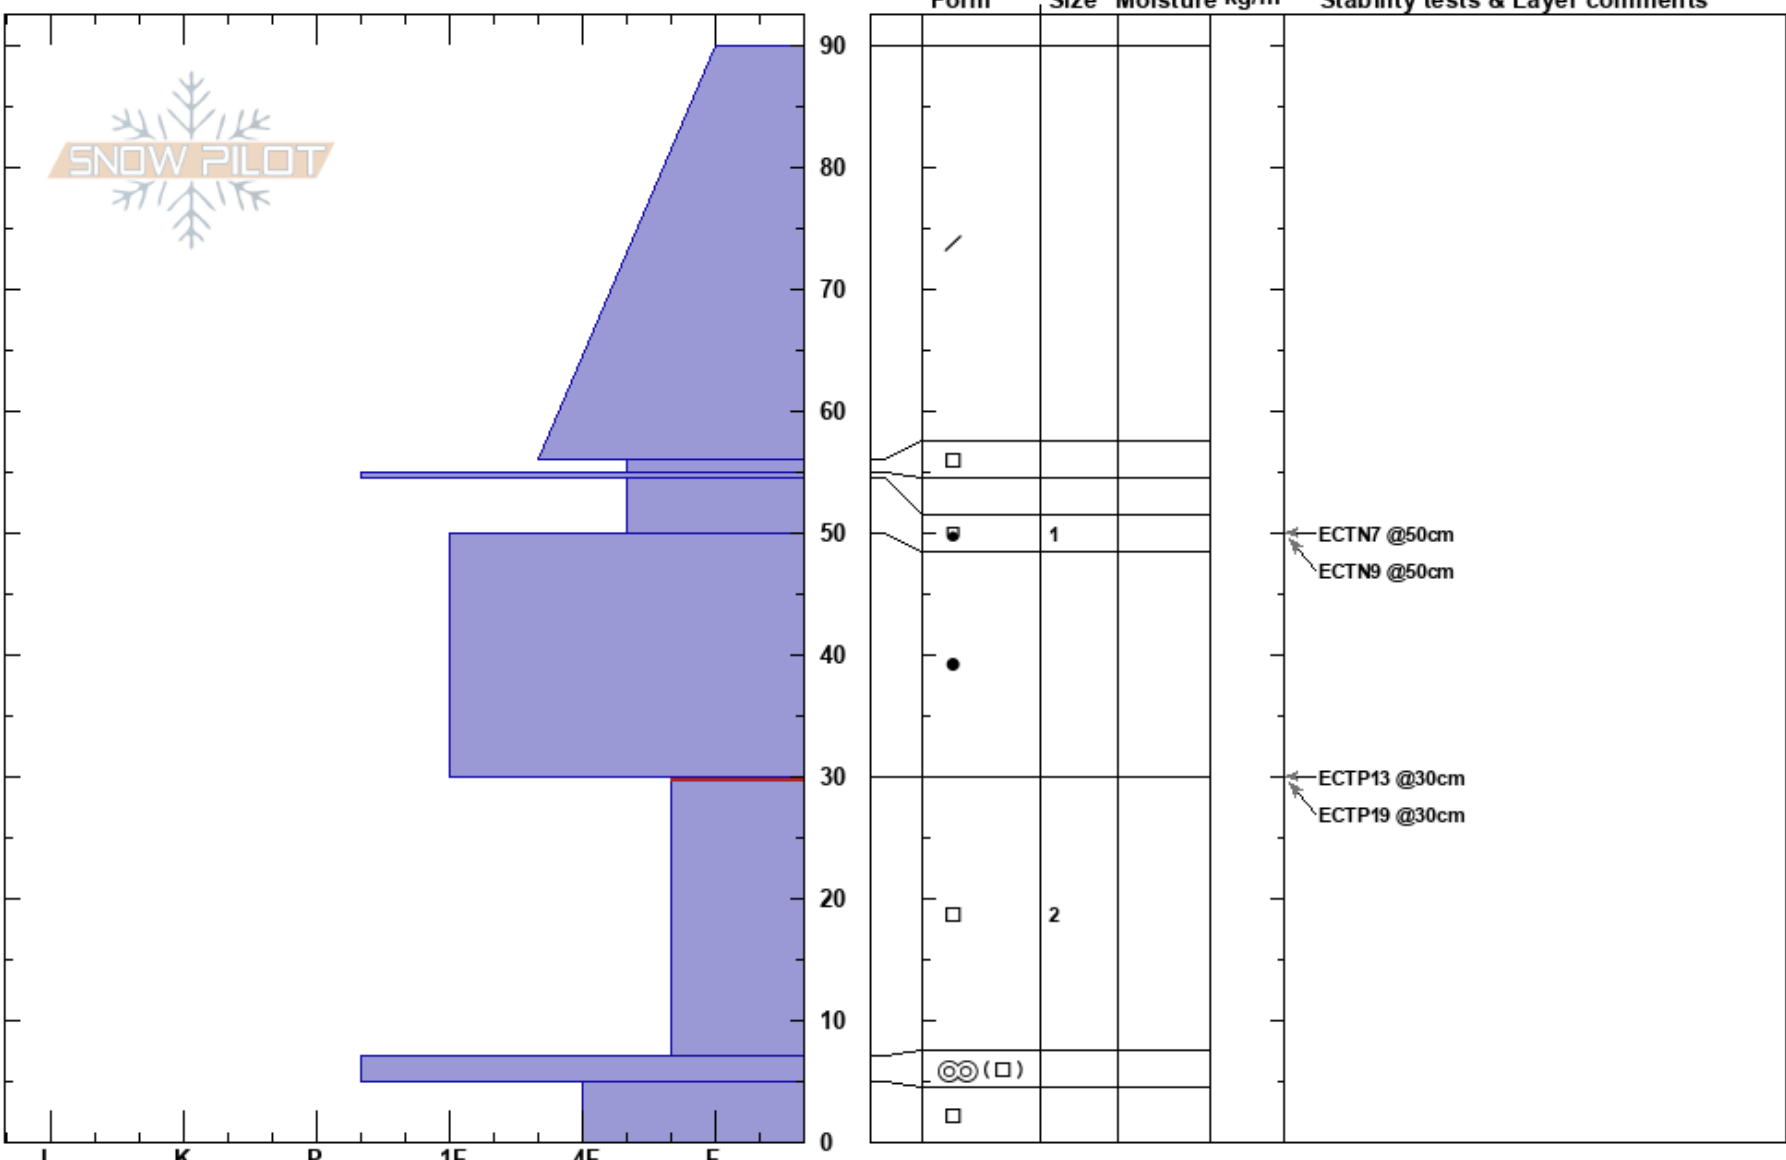

Saratoga Bowl - Top  
 Teton Range  
 WY  
**Elevation:** 8300 ft  
**Aspect:** E  
**Specifics:** Pit dug in a Ski Area; Pit is representative of backcountry

Bobby Griffith  
 12/11/2023 - 12:30pm  
**Co-ord:** 43.60891N, -110.82921W  
**Slope Angle:** 27°  
**Wind Loading:**

**Stability:** Poor  
**Air Temperature:** HS:90  
**Sky Cover:**  
**Precipitation:**  
**Wind:**  
**Layer Notes:**  
 30-7cm: Problematic layer

**Notes:** Ice layer from 12/6-7 was starting to break down and generate facets above and below. Facets that were buried 12/1 are still very reactive and concerning.