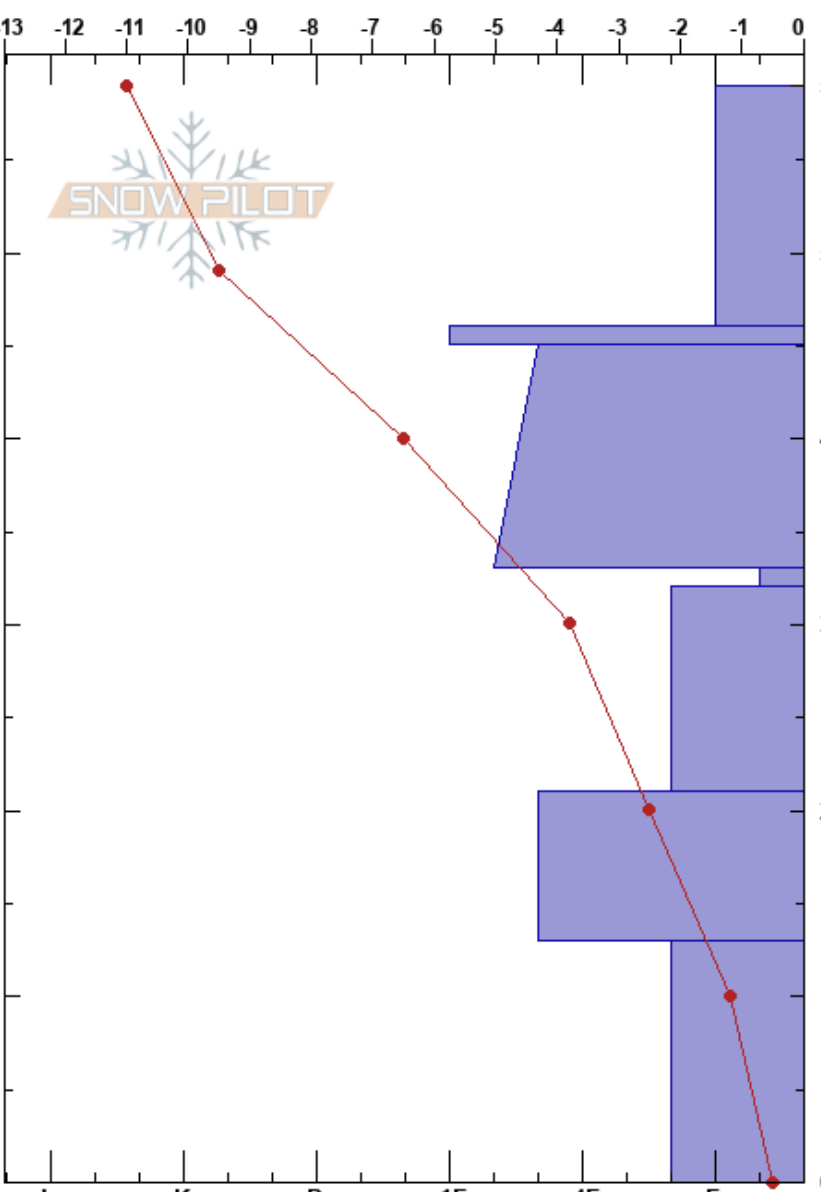

Bow summit plot Banff Visitor Safety
 Banff, Yoho and Kootenay 11/12/2023 - 11:30
 AB
 Elevation: 2030 m
 Aspect:
 Specifics:

Stability:
 Air Temperature: -5°C
 Sky Cover: CLR
 Precipitation: NO
 Wind: Calm

Layer Notes:

Form	Crystal		ρ kg/m ³	Stability tests & Layer comments
	Size	Moisture		
∇	1			
/	0.5-1			
=				
⊖	0.5			
∇	10-15			
□	2			
□	2-3			
∧	4-5			← CT14, SC @7cm

Notes:

I K P 1F 4F F