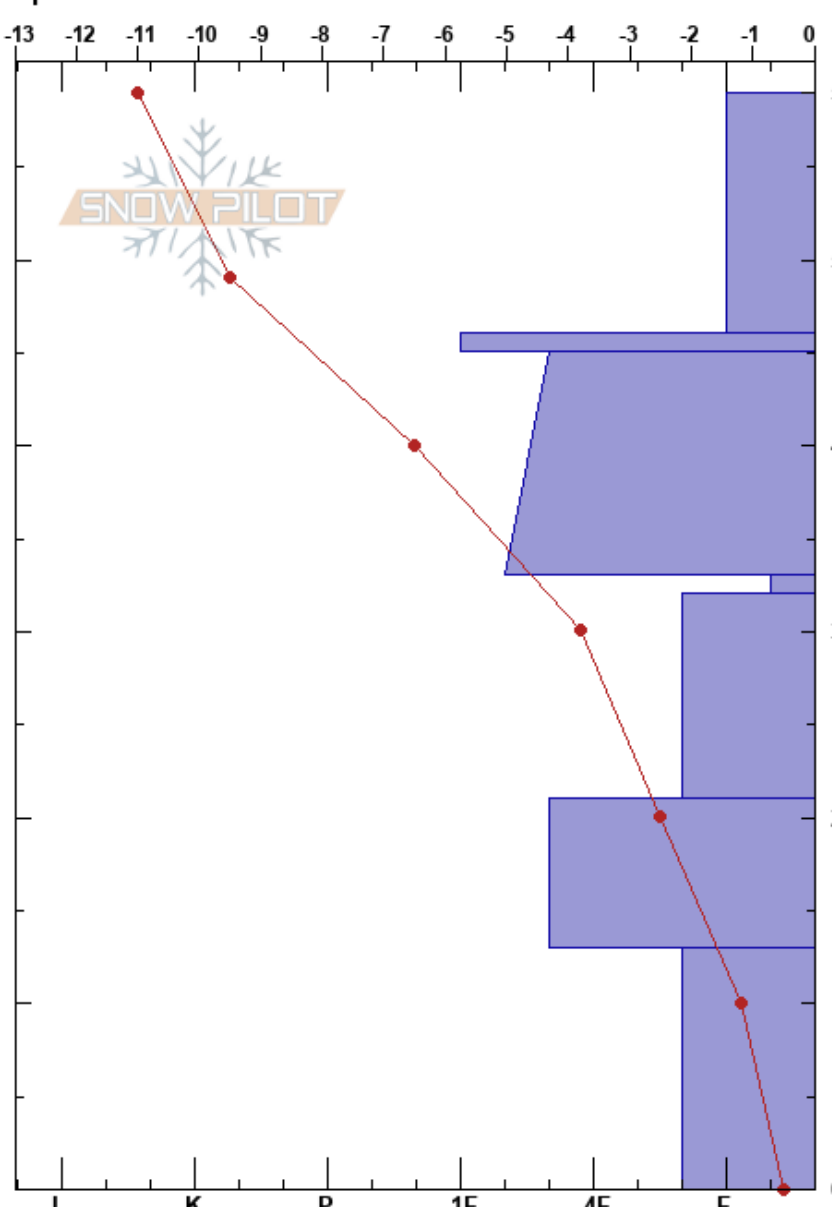

Bow summit plot Banff Visitor Safety  
 Banff, Yoho and Kootenay 11/12/2023 - 11:30  
 AB  
 Elevation: 2030 m  
 Aspect:  
 Specifics:

Stability:  
 Air Temperature: -5°C  
 Sky Cover: CLR  
 Precipitation: NO  
 Wind: Calm

Layer Notes:

Form	Crystal		$\rho$ kg/m <sup>3</sup>	Stability tests & Layer comments
	Size	Moisture		
∇	1			
/	0.5-1			
=				
⊖	0.5			
∇	10-15			
□	2			
□	2-3			
^	4-5			← CT14, SC @7cm

Notes:

I K P 1F 4F F