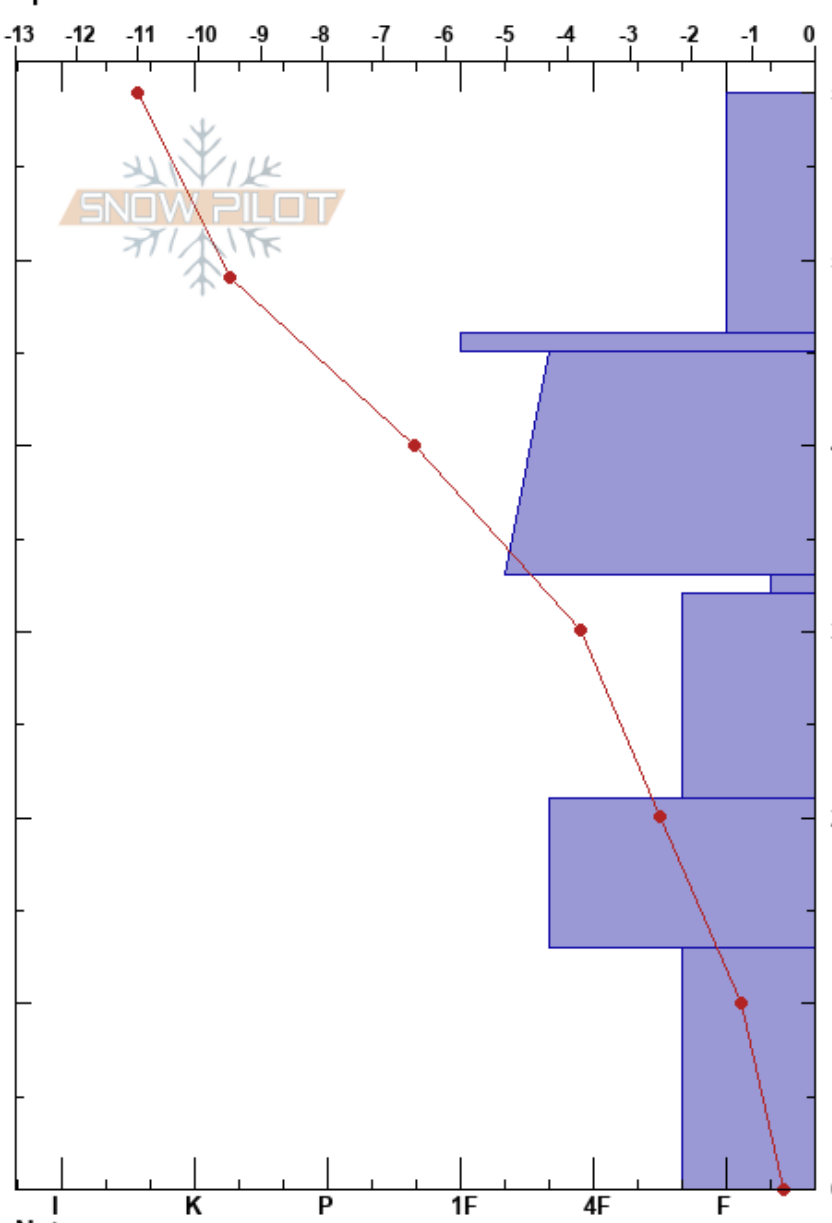

Bow summit plot Banff Visitor Safety
 Banff, Yoho and Kootenay 11/12/2023 - 11:30
 AB
 Elevation: 2030 m
 Aspect:
 Specifics:

Stability:
 Air Temperature: -5°C
 Sky Cover: CLR
 Precipitation: NO
 Wind: Calm

Layer Notes:

Form	Crystal		ρ kg/m ³	Stability tests & Layer comments
	Size	Moisture		
∇	1			
/	0.5-1			
=				
⊖	0.5			
∇	10-15			
□	2			
□	2-3			
∧	4-5			← CT14, SC @7cm

Notes:

I K P 1F 4F F