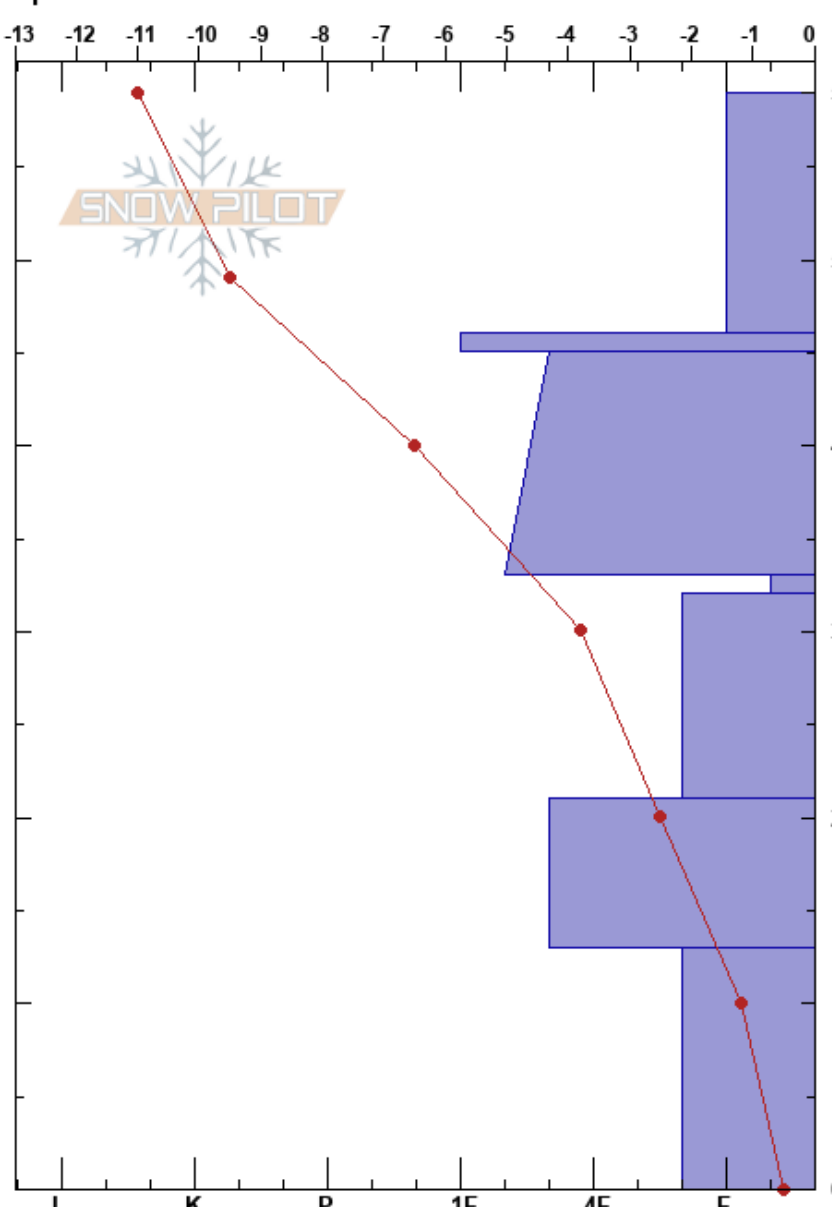

Bow summit plot Banff Visitor Safety
 Banff, Yoho and Kootenay 11/12/2023 - 11:30
 AB
 Elevation: 2030 m
 Aspect:
 Specifics:

Stability:
 Air Temperature: -5°C
 Sky Cover: CLR
 Precipitation: NO
 Wind: Calm

Layer Notes:

Form	Crystal		ρ kg/m ³	Stability tests & Layer comments
	Size	Moisture		
∇	1			
/	0.5-1			
=				
⊖	0.5			
∇	10-15			
□	2			
□	2-3			
^	4-5			← CT14, SC @7cm

Notes:

I K P 1F 4F F