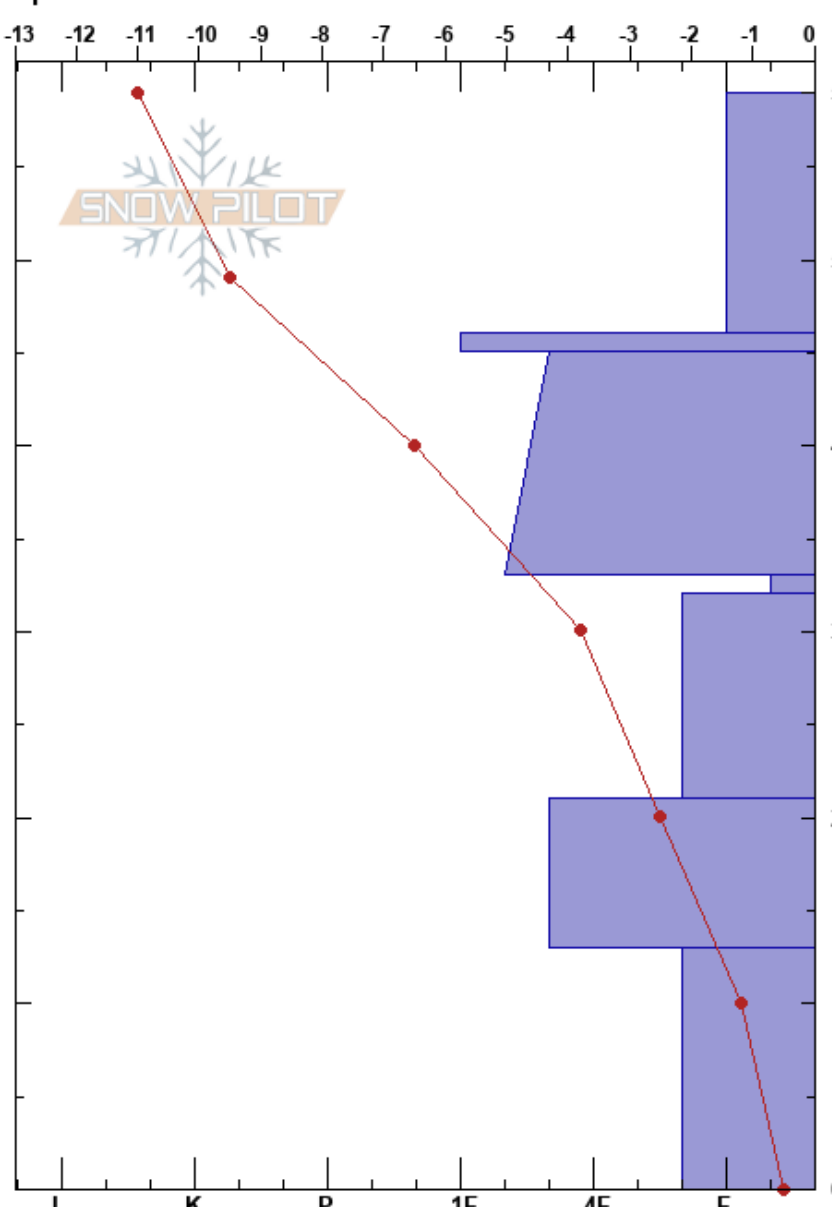

Bow summit plot Banff Visitor Safety  
 Banff, Yoho and Kootenay 11/12/2023 - 11:30  
 AB  
**Elevation:** 2030 m  
**Aspect:**  
**Specifics:**

**Stability:**  
**Air Temperature:** -5°C  
**Sky Cover:** CLR  
**Precipitation:** NO  
**Wind:** Calm

**Layer Notes:**

Form	Crystal		$\rho$ kg/m <sup>3</sup>	Stability tests & Layer comments
	Size	Moisture		
∇	1			
/	0.5-1			
=				
⊖	0.5			
∇	10-15			
□	2			
□	2-3			
∧	4-5			← CT14, SC @7cm

Notes:

I K P 1F 4F F