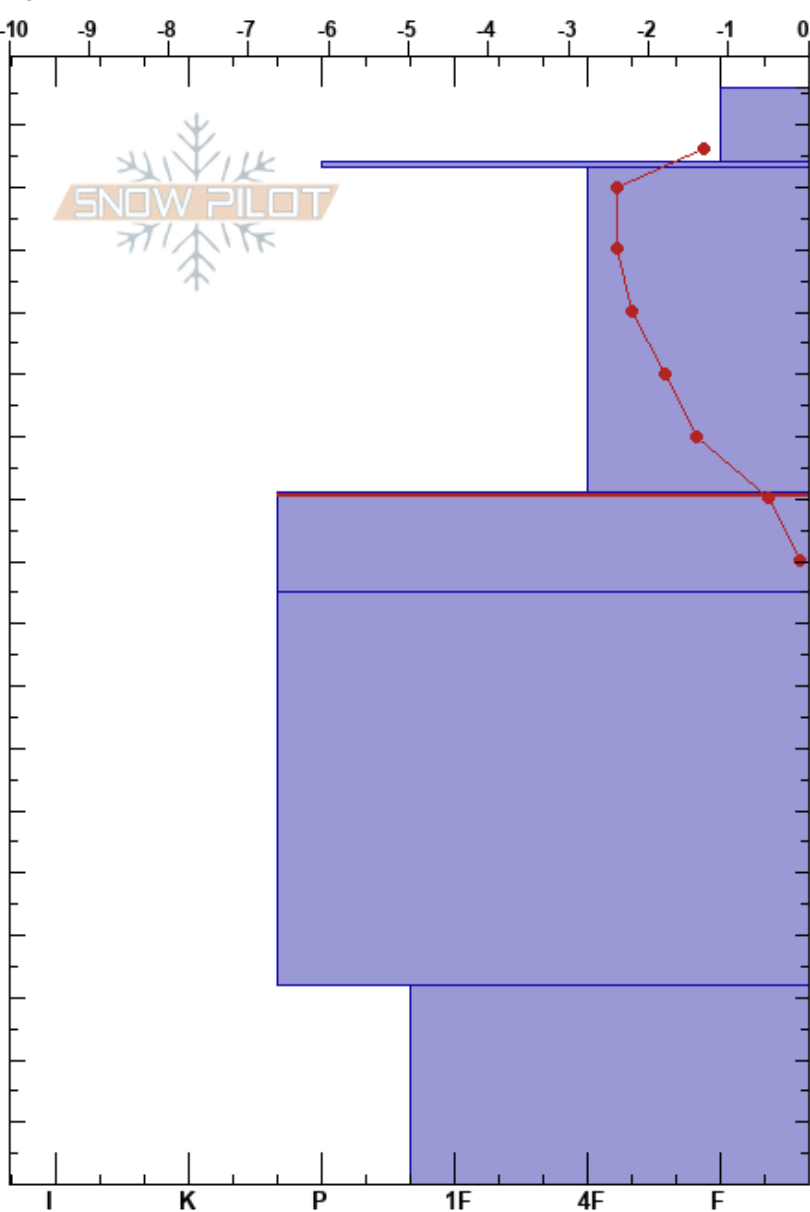

Cedar Center
 Lizard Range
 BC
 Elevation: 1600 m
 Aspect: NE

Fraser Miller
 11/12/2023 - 11:40
 Co-ord: 49.46438N, -115.12334W
 Slope Angle: 32°
 Wind Loading:

Stability: **HS: 176**
 Air Temperature: -3°C PF: 45 111-95cm: Problematic layer
 Sky Cover: OVC
 Precipitation: NO
 Wind: Calm

Specifics: Pit dug in a Ski Area; Pit is representative of backcountry

Notes: