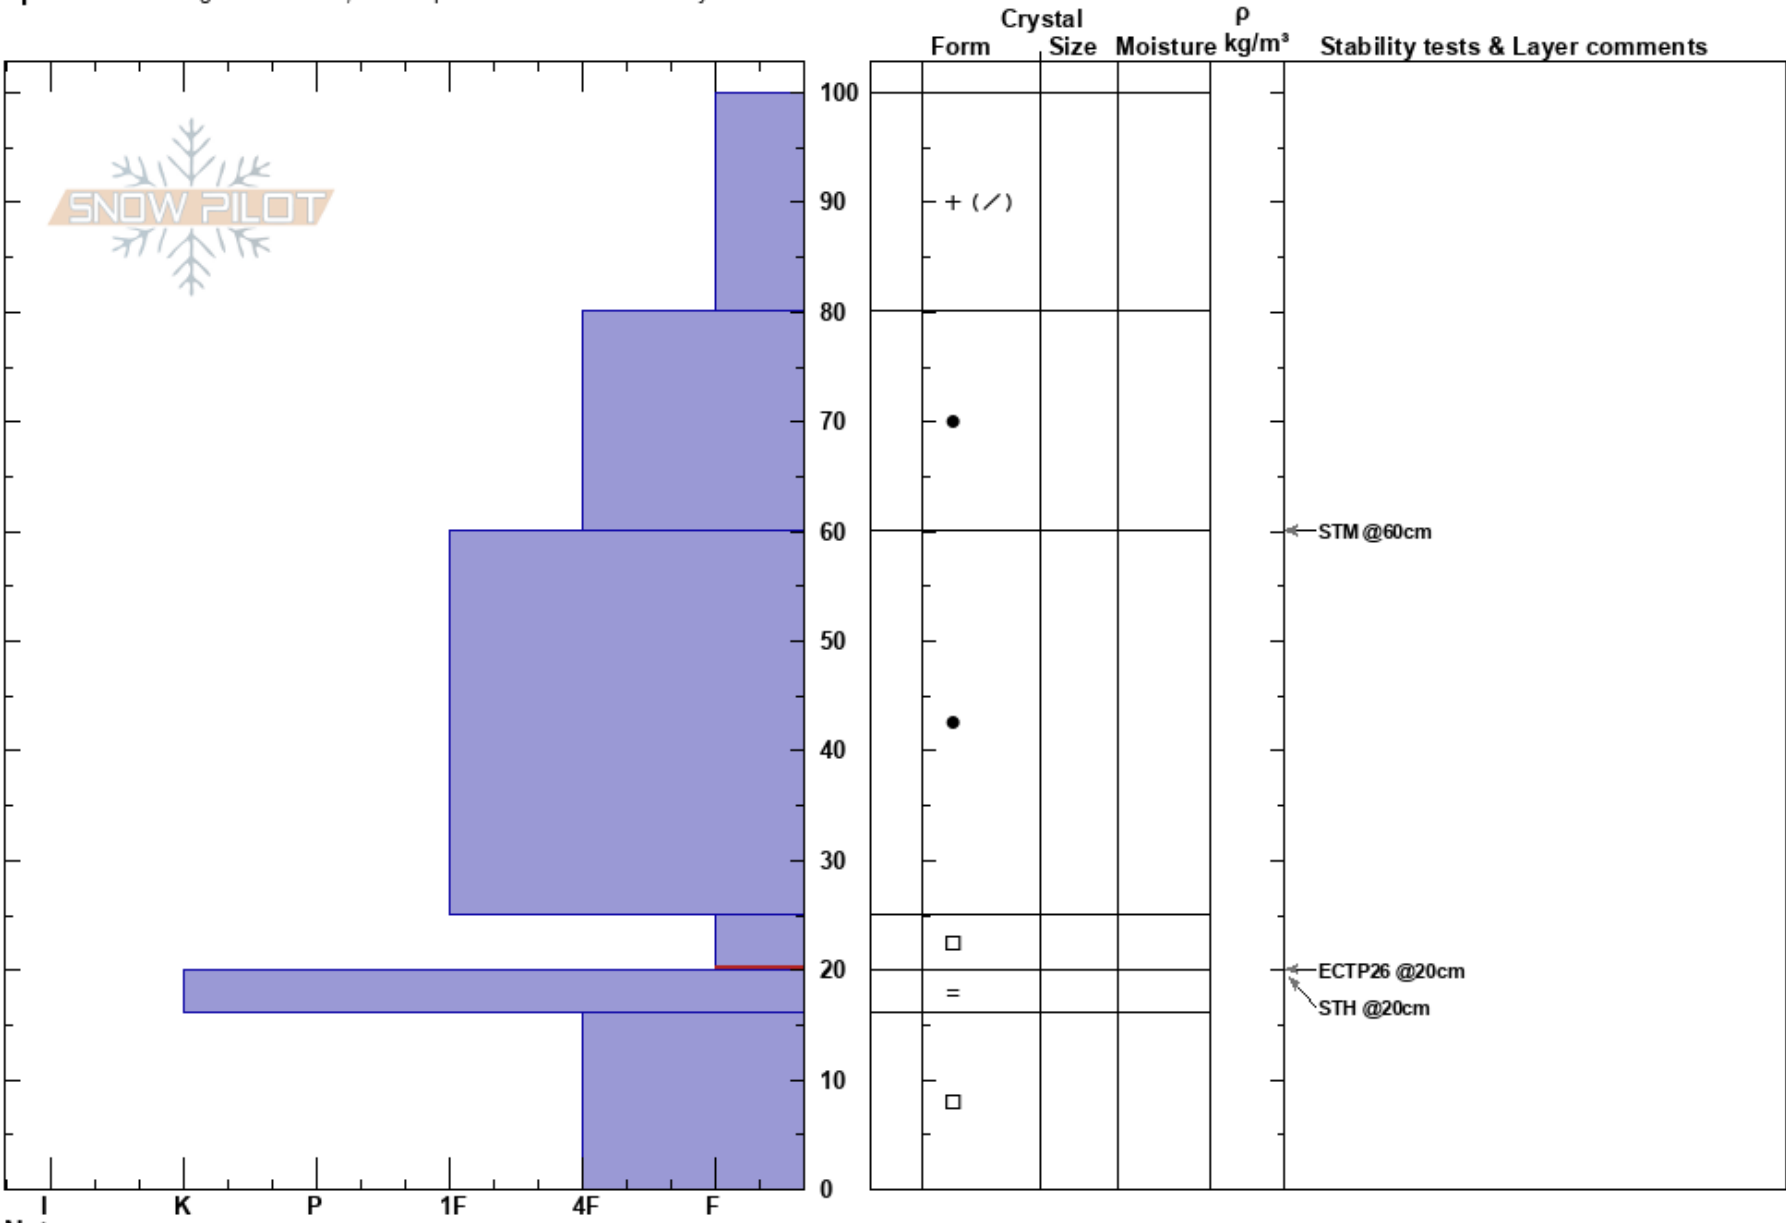

Catcher Lift Line
 Wasatch Range
 UT
Elevation: 9000 ft
Aspect: N
Specifics: Pit dug in a Ski Area; Pit is representative of backcountry

Mike Craig
 12/10/2023 - 12:00pm
Co-ord: 40.65766N, -111.58039E
Slope Angle: 34°
Wind Loading:

Stability:
Air Temperature: 29°F
Sky Cover: SCT
Precipitation: NO
Wind: W Light Breeze
HS: 100
PF: 30 25-20cm: Problematic layer
PS: 20

Notes: