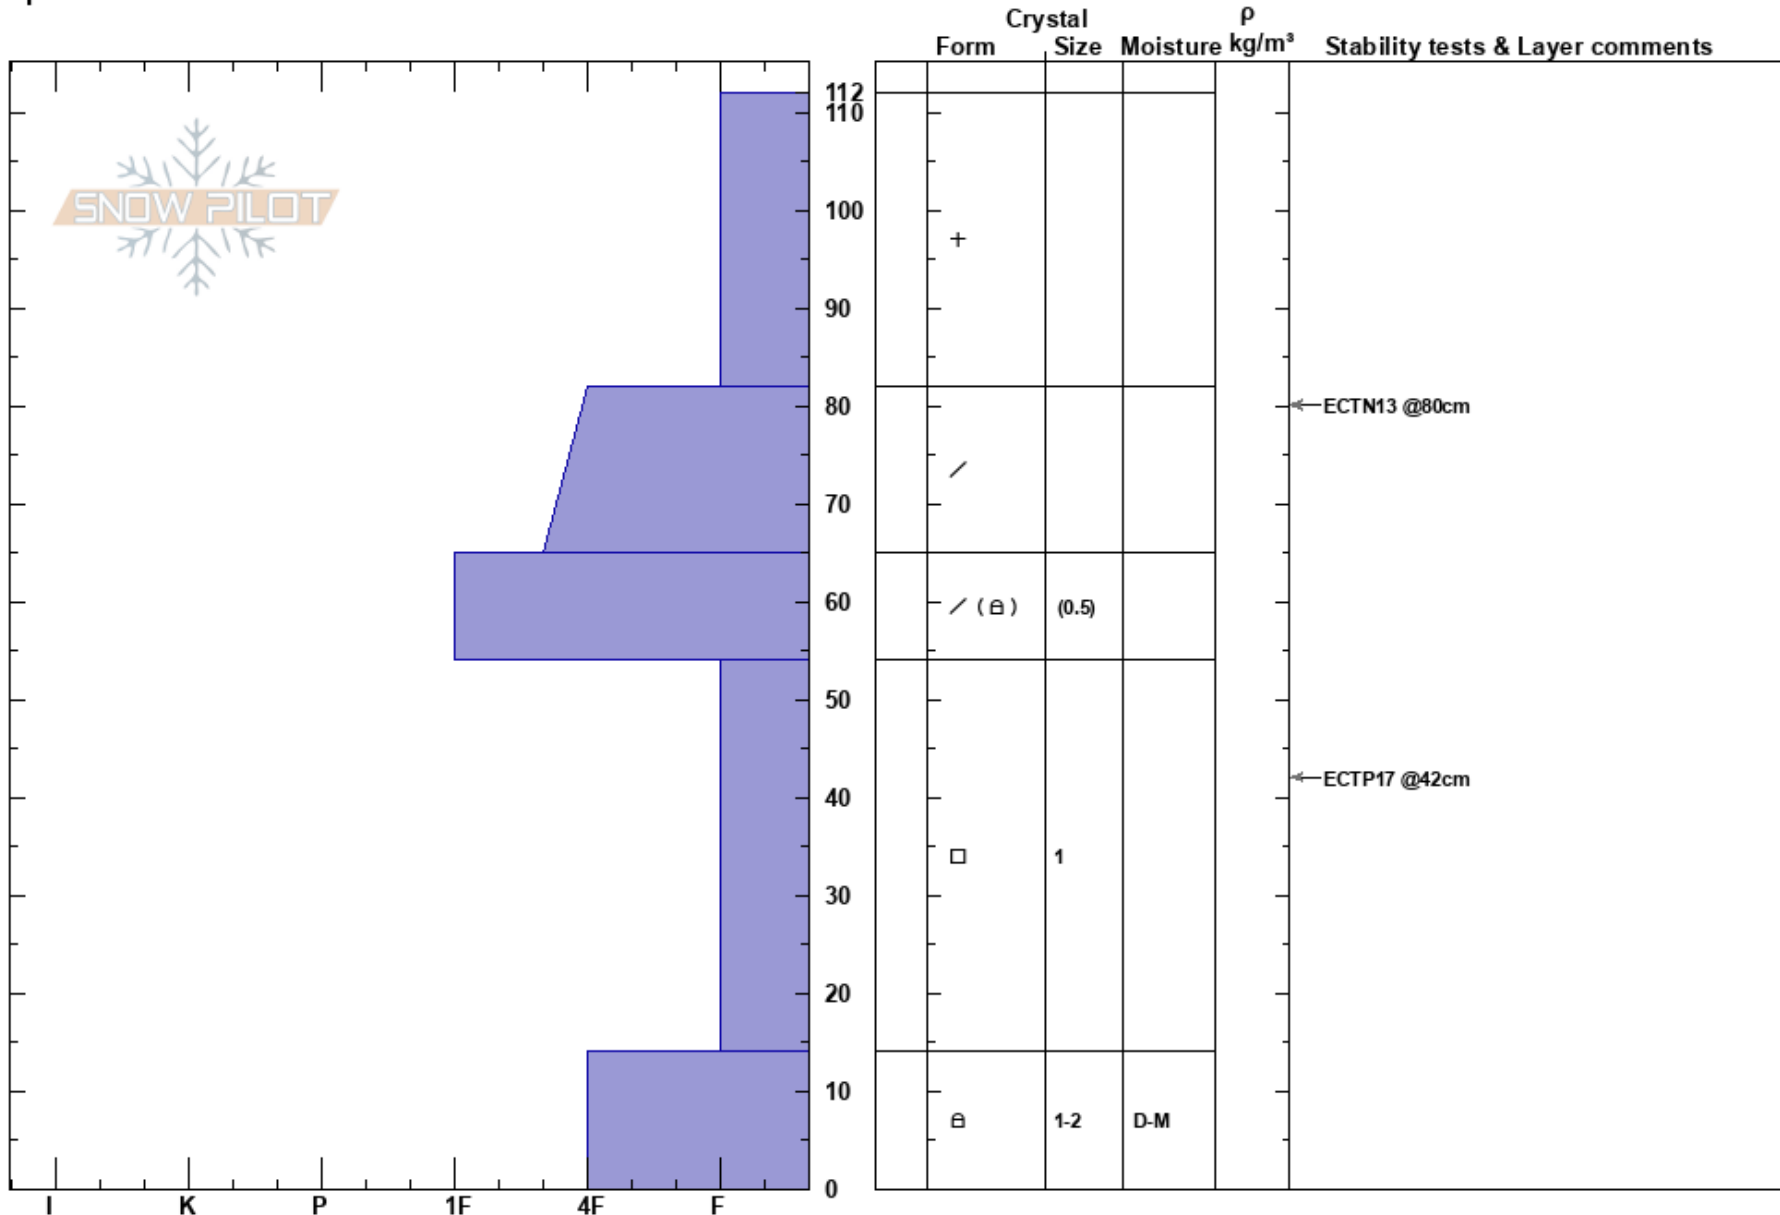

25 Short
 Teton Range
 WY
 Elevation: 9300 ft
 Aspect: NE
 Specifics:

Travis Baldwin
 12/10/2023 - 1:15pm
 Co-ord: 43.69843N, -110.78059W
 Slope Angle: 25°
 Wind Loading:

Stability:
 Air Temperature:
 Sky Cover: OVC
 Precipitation: NO
 Wind:

HS: 112
 Layer Notes:
 54-14cm: Problematic layer

Notes: MFCr on adjacent East slope, not found at pit location. Pit was in a clearing in the trees. ECTP in November facets.